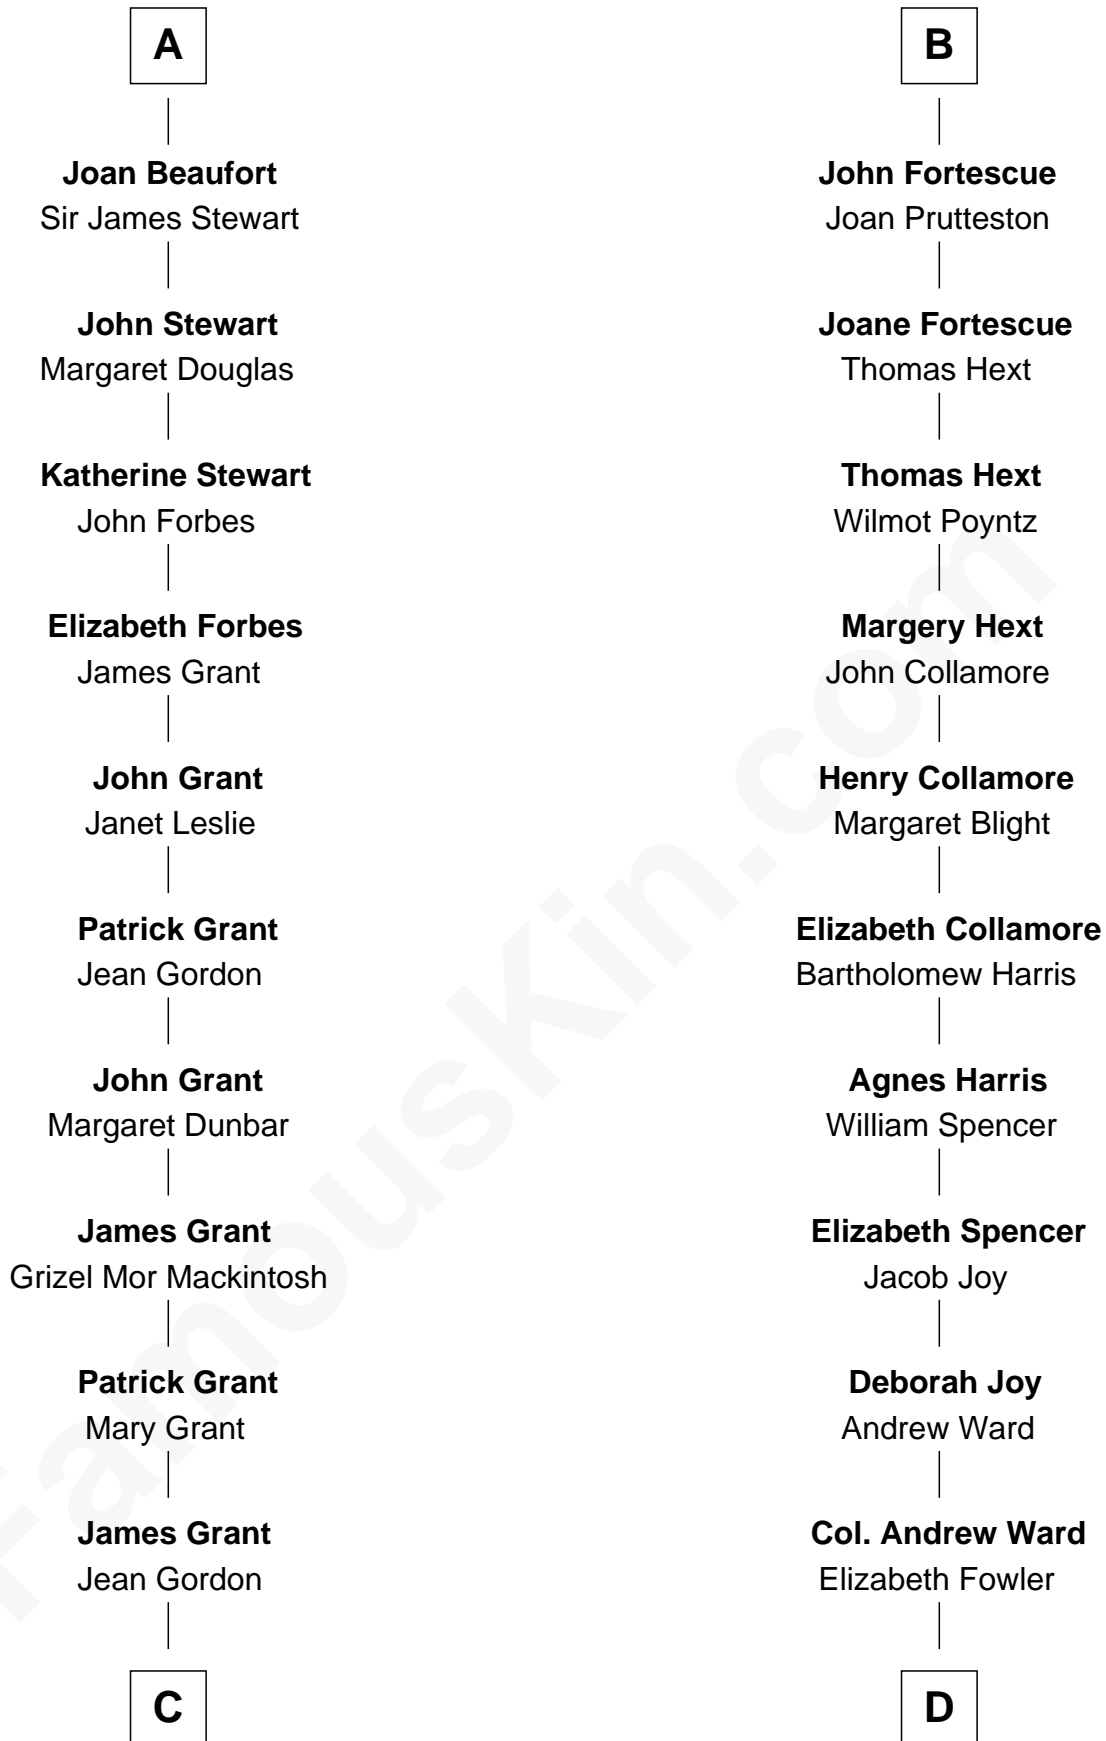

FamousKin.com

Relationship Chart of

Lytton Strachey

Author and Co-Founder of Bloomsbury Group

20th cousin 1 time removed of

Harriet Beecher Stowe

Author of Uncle Tom's Cabin

Sir Geoffrey FitzPiers

Aveline de Clare

C

William Grant
Elizabeth Raper

Sir John Peter Grant
Jane Ironside

Sir John Peter Grant
Henrietta Plowden

Jane Maria Grant
Sir Richard Strachey

Lytton Strachey
British Author

D