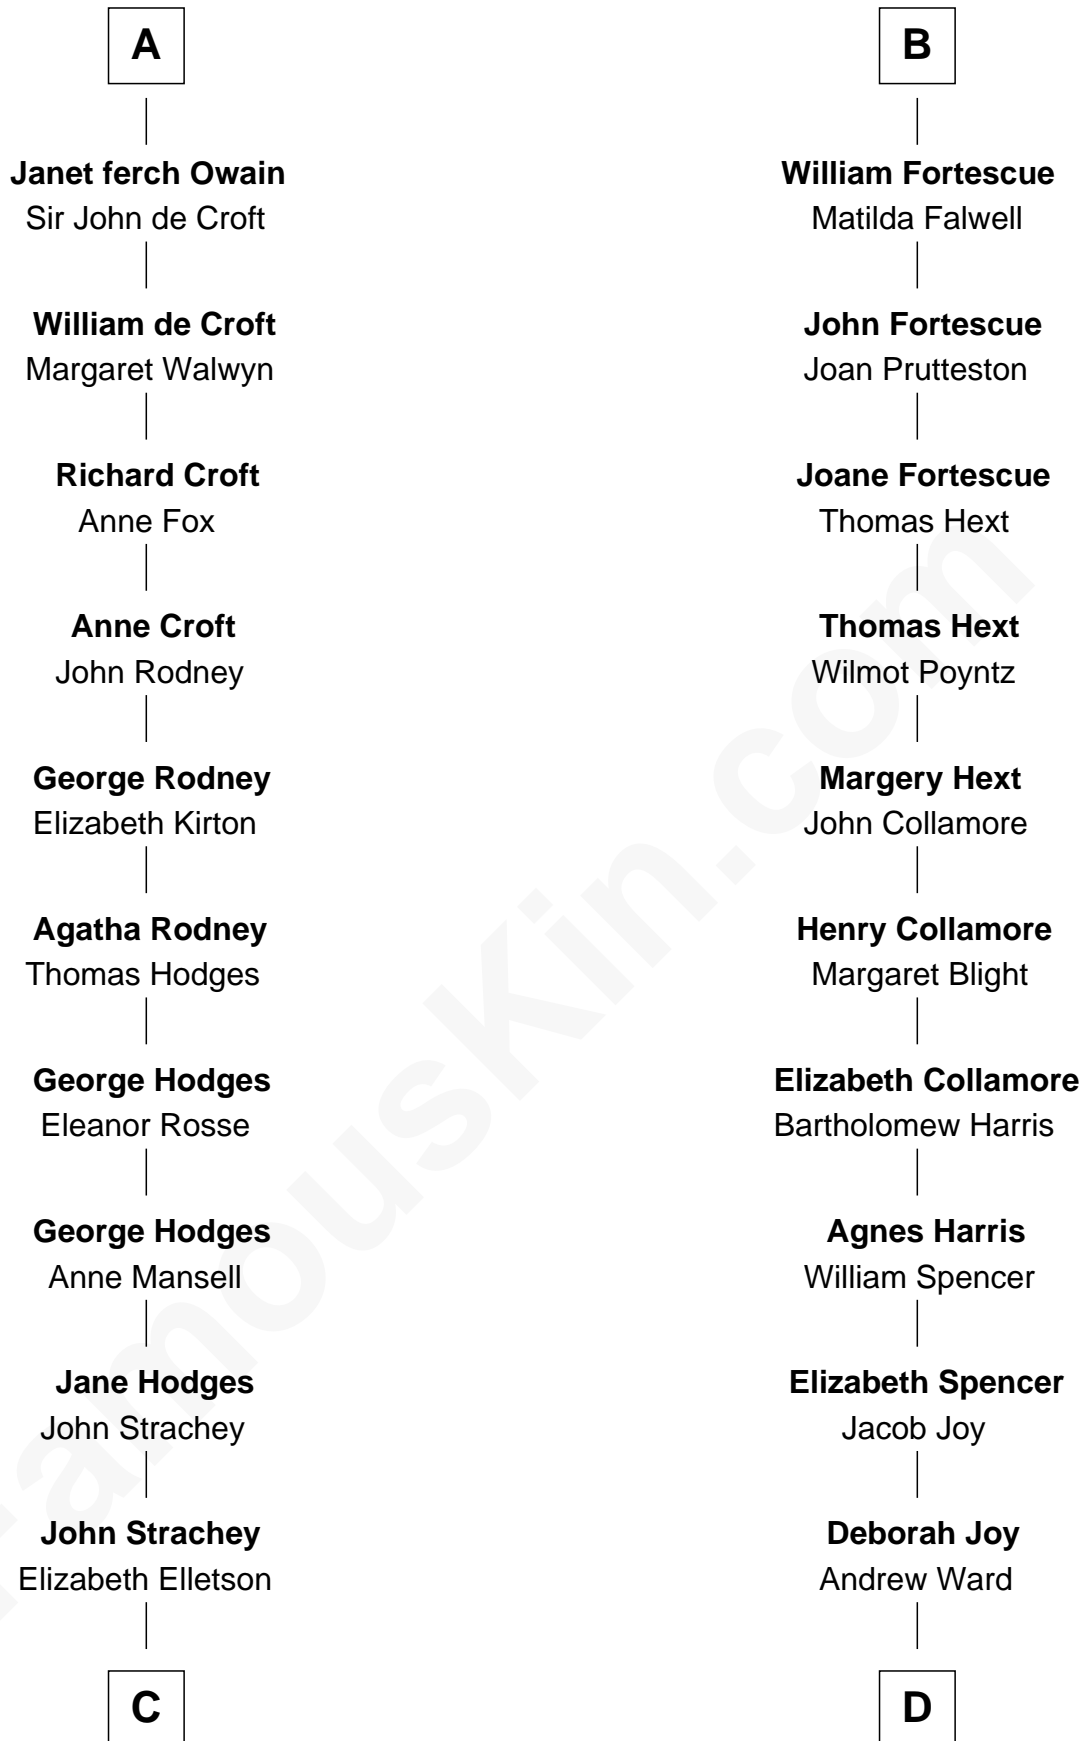

FamousKin.com

Relationship Chart of

Lytton Strachey

Author and Co-Founder of Bloomsbury Group

21st cousin of

Harriet Beecher Stowe
Author of *Uncle Tom's Cabin*

Maud de St. Hilary

with husband
William d'Aubenev

with husband
Roger de Clare

C

Henry Strachey

Helen Clerk

Sir Henry Strachey

Jane Kelsall

Edward Strachey

Julia Woodburn Kirkpatrick