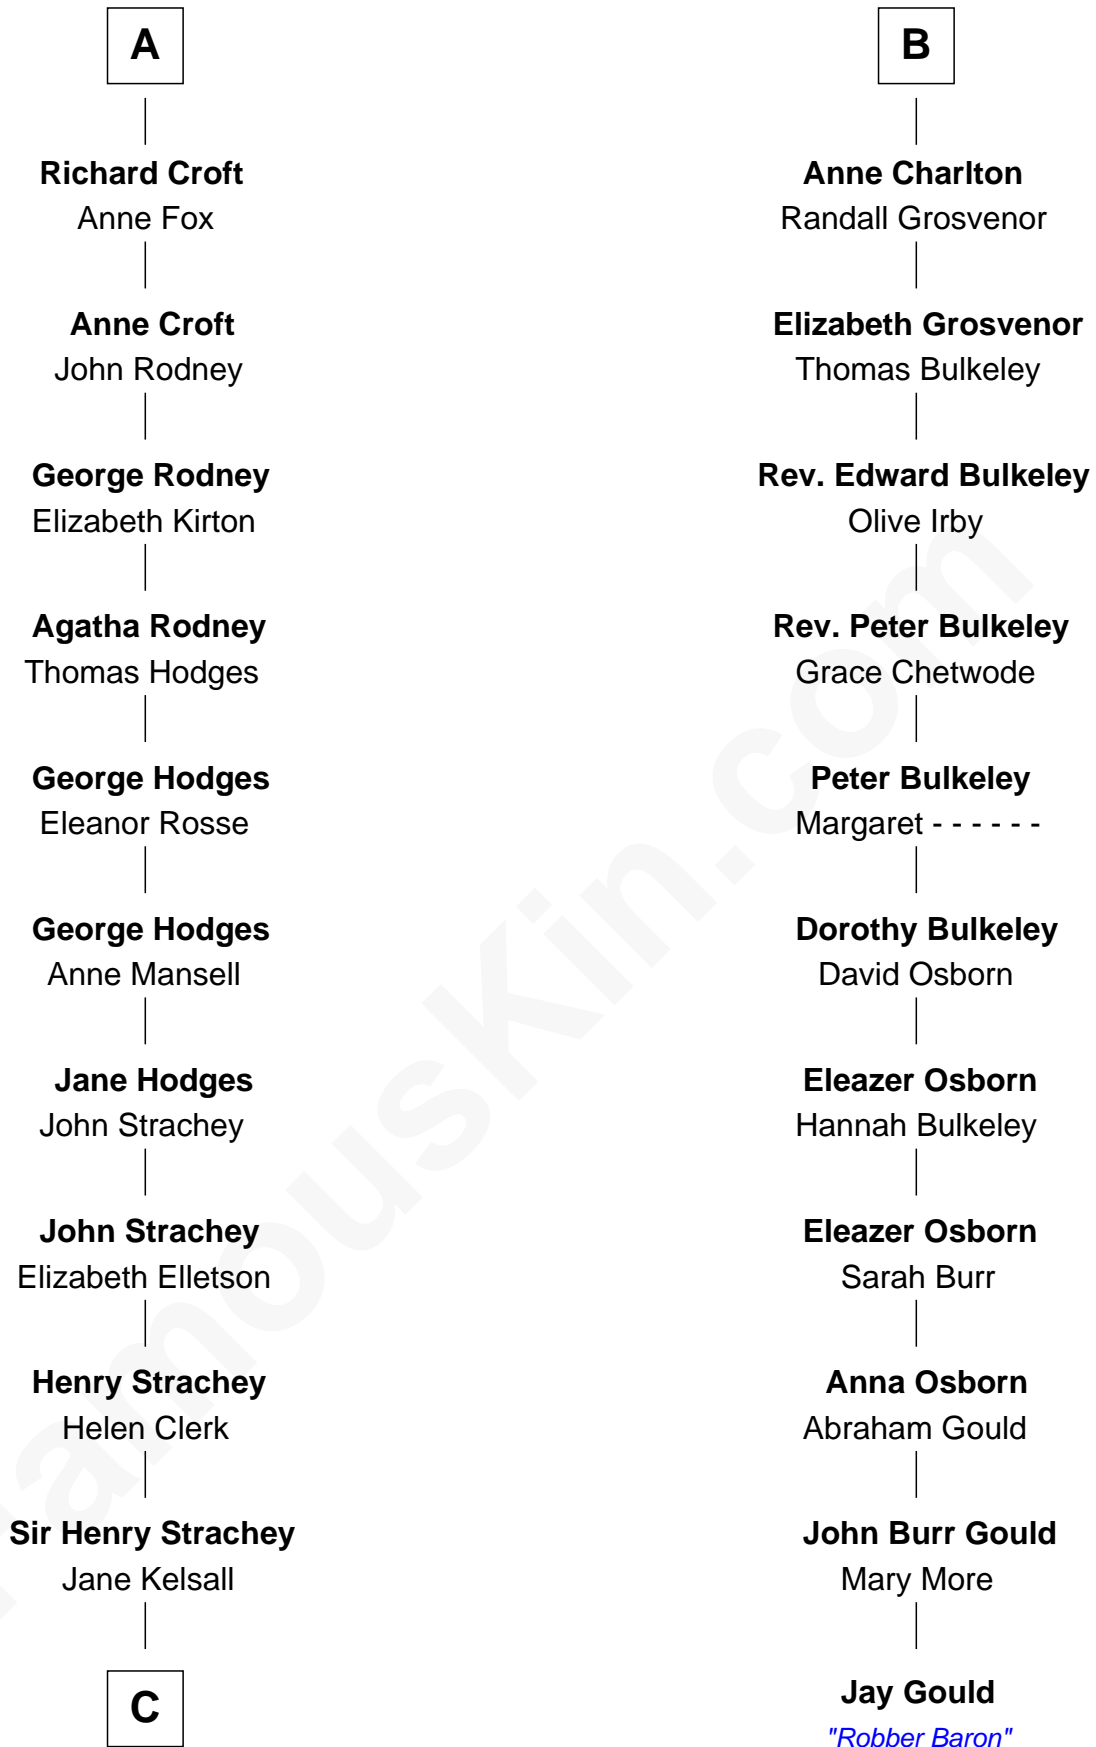

FamousKin.com

Relationship Chart of

Lytton Strachey

Author and Co-Founder of Bloomsbury Group

17th cousin 2 times removed of

Jay Gould

American Railroad "Robber Baron"

C

Edward Strachey
Julia Woodburn Kirkpatrick

Sir Richard Strachey
Jane Maria Grant

Lytton Strachey
British Author

FamousKin.com