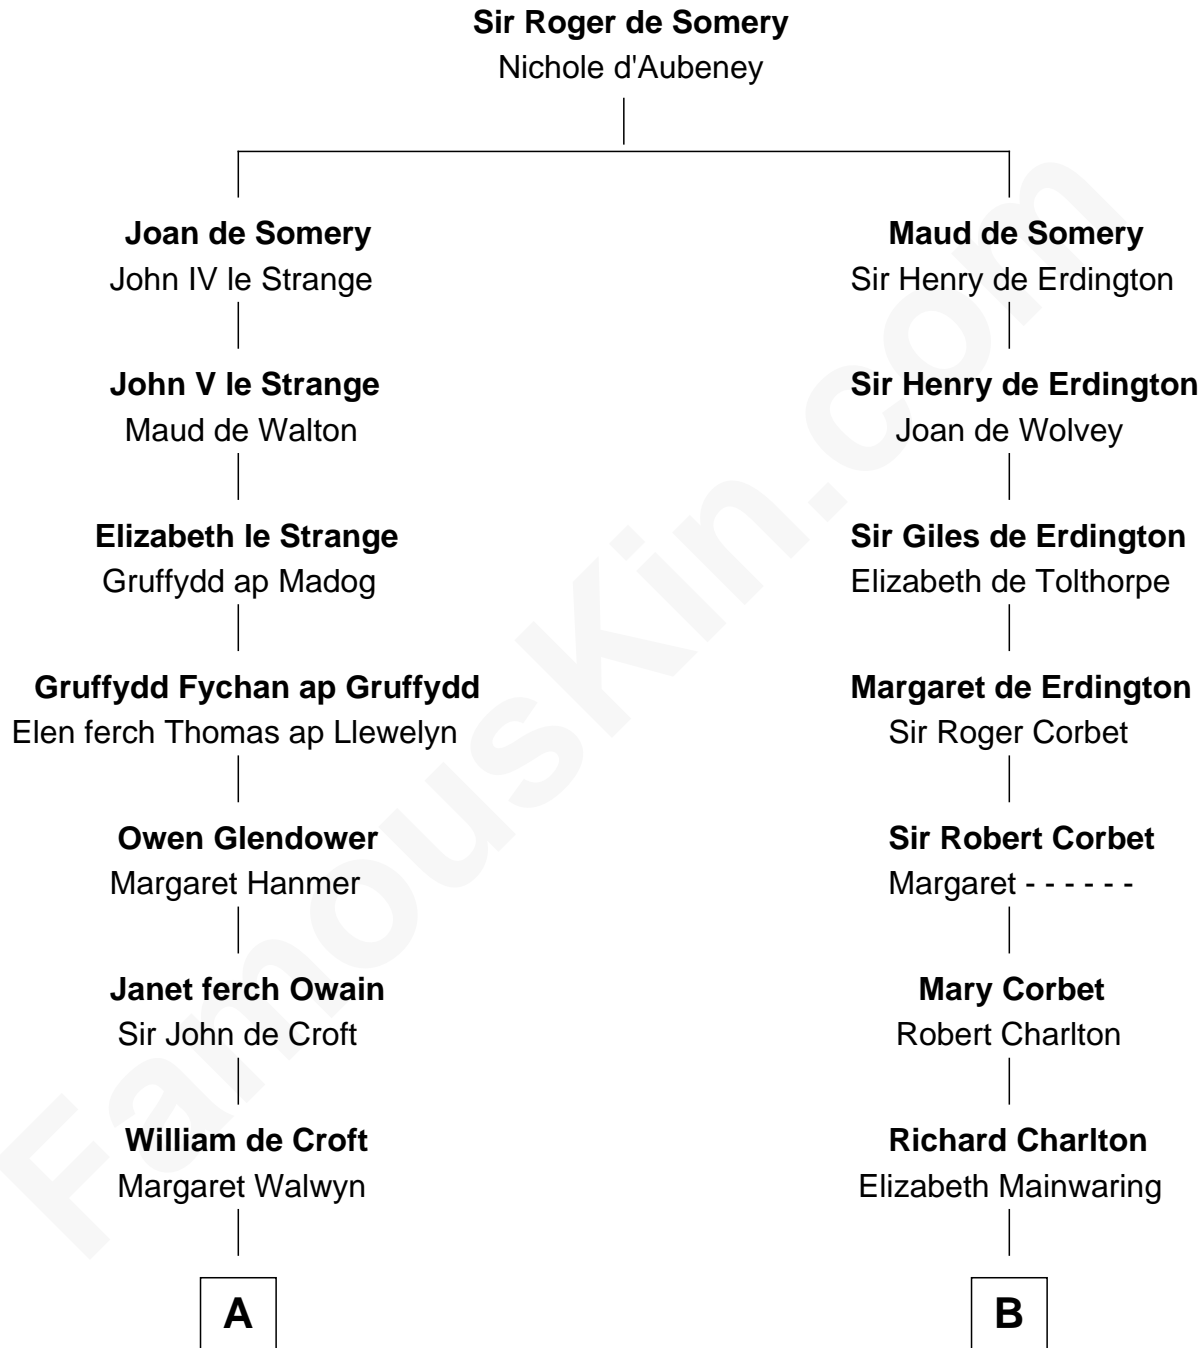

FamousKin.com

Relationship Chart of

Lytton Strachey

Author and Co-Founder of Bloomsbury Group

17th cousin 2 times removed of

Jay Gould

American Railroad "Robber Baron"

C

Edward Strachey
Julia Woodburn Kirkpatrick

Sir Richard Strachey
Jane Maria Grant

Lytton Strachey
British Author

FamousKin.com