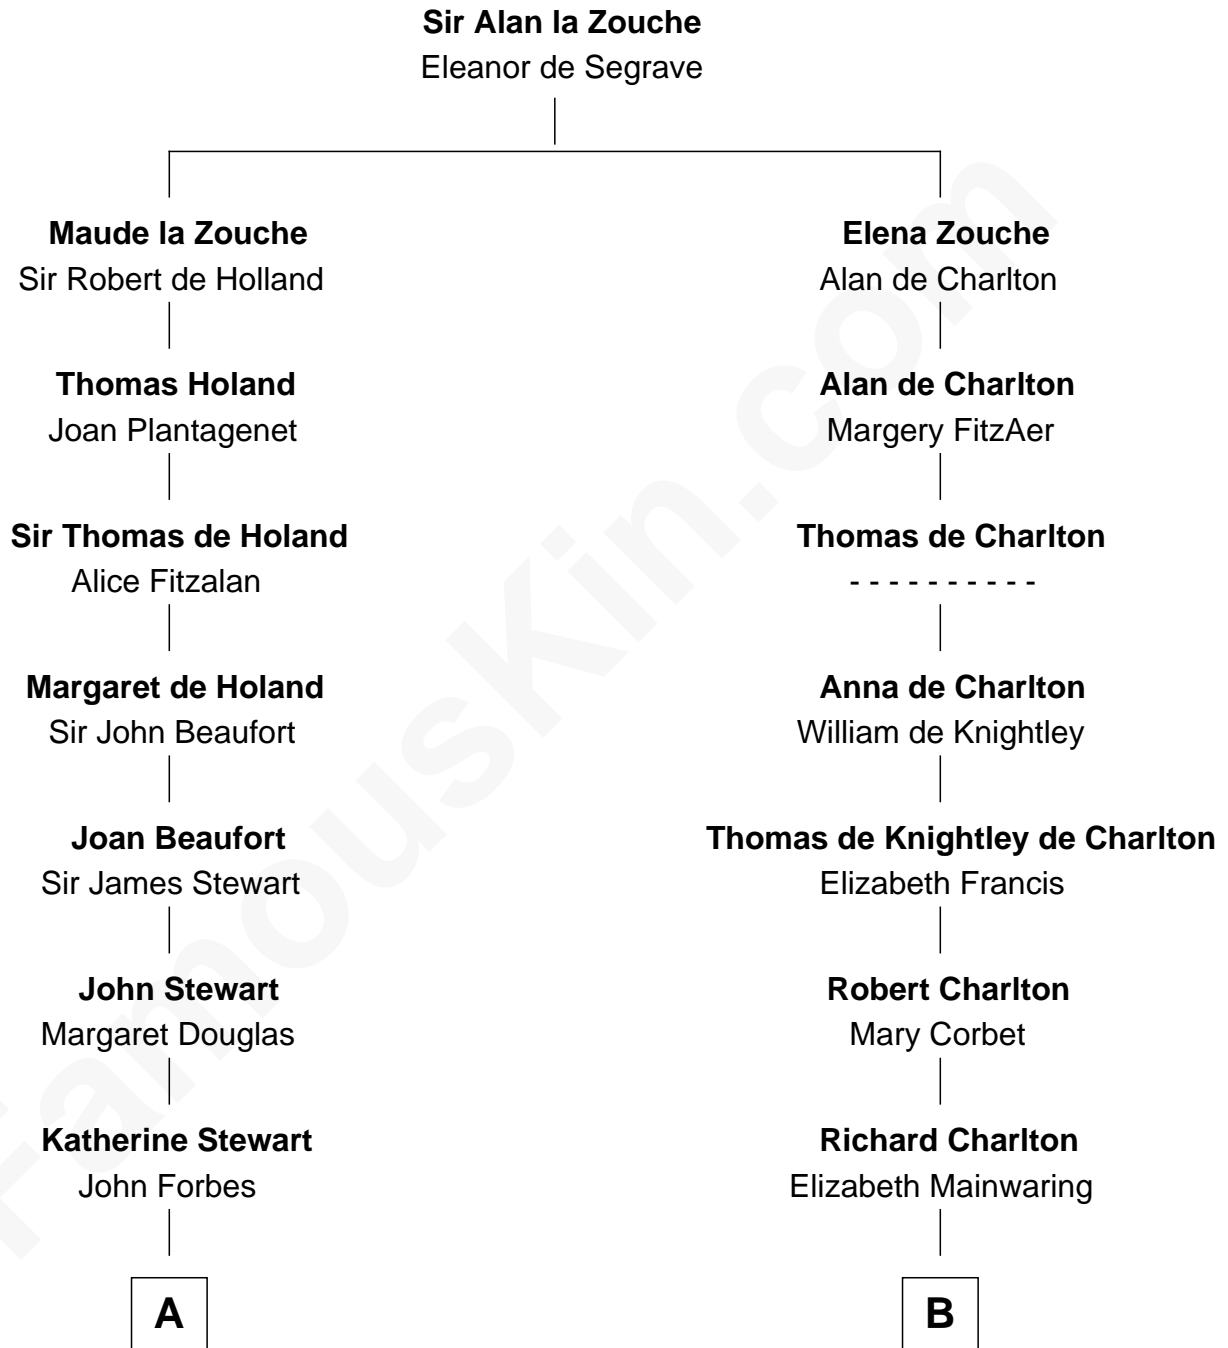

FamousKin.com

Relationship Chart of

Lytton Strachey

Author and Co-Founder of Bloomsbury Group

17th cousin 1 time removed of

Jay Gould

American Railroad "Robber Baron"

C

—
Jane Maria Grant
Sir Richard Strachey

—
Lytton Strachey
British Author

FamousKin.com