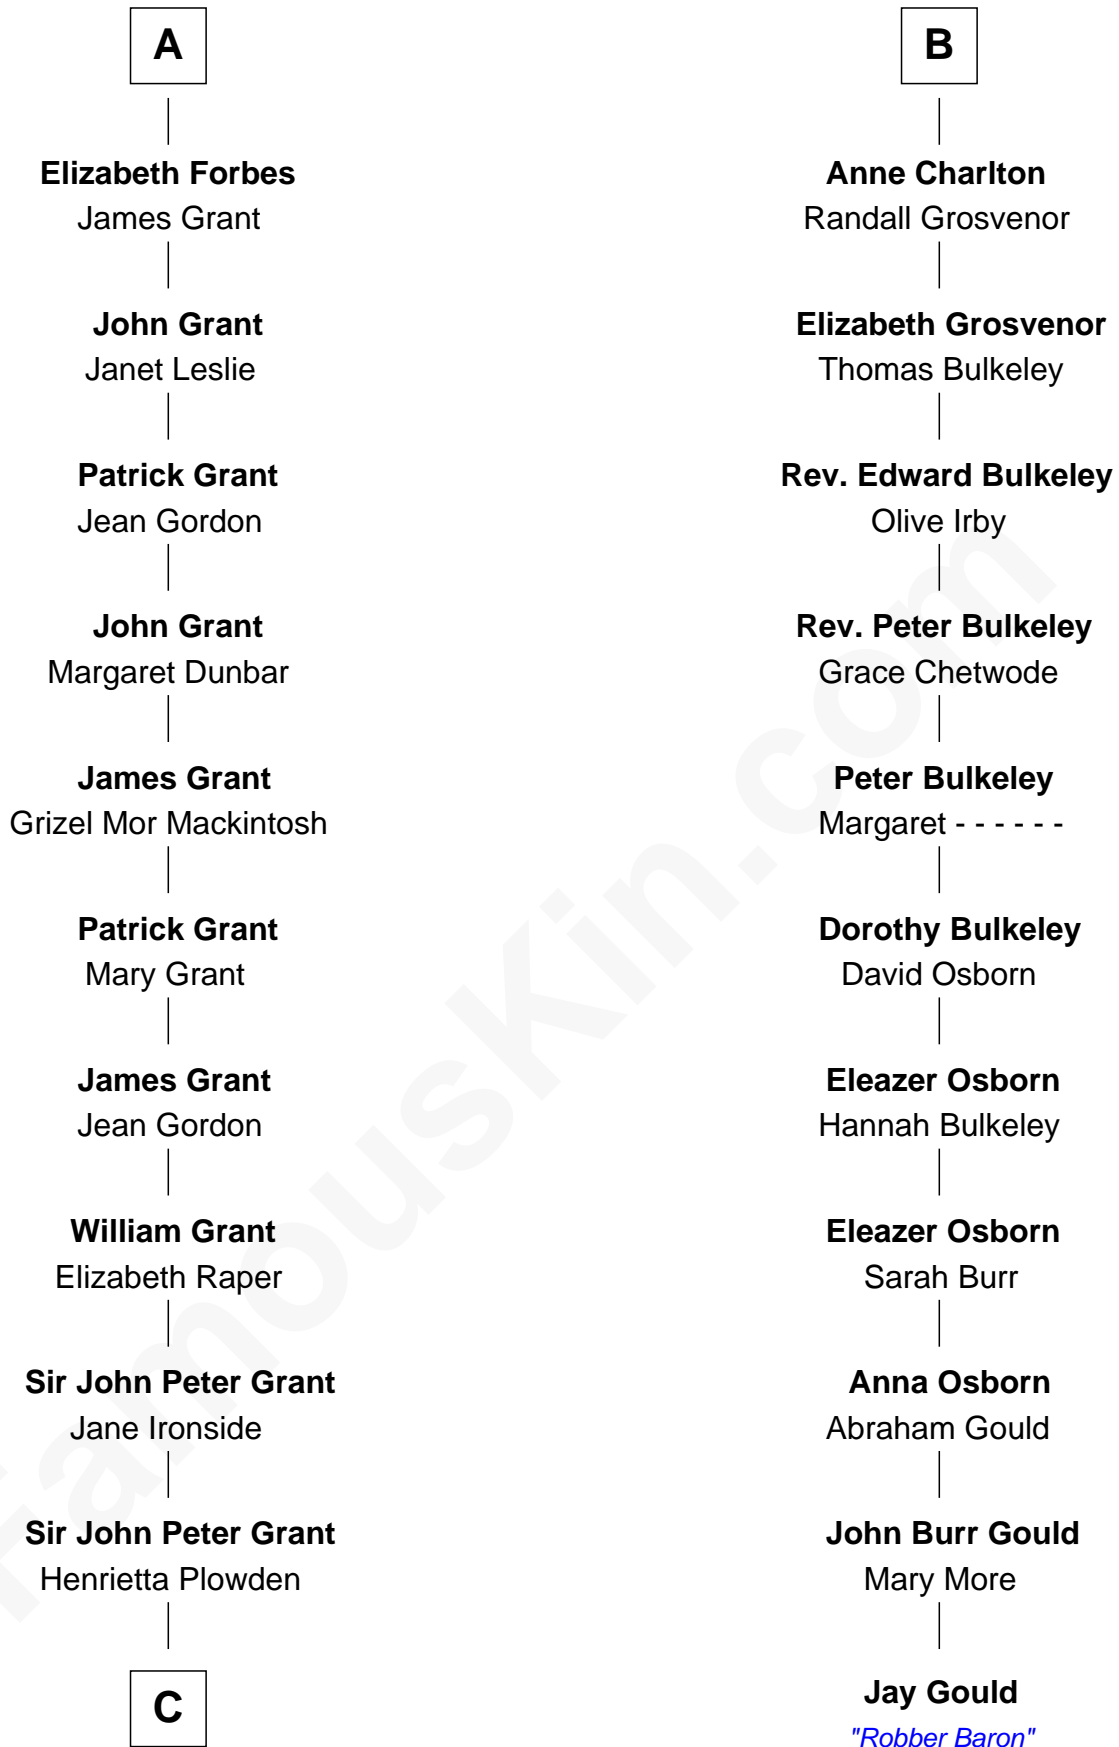

FamousKin.com

Relationship Chart of

Lytton Strachey

Author and Co-Founder of Bloomsbury Group

17th cousin 1 time removed of

Jay Gould

American Railroad "Robber Baron"

C

—
Jane Maria Grant
Sir Richard Strachey

—
Lytton Strachey
British Author

FamousKin.com