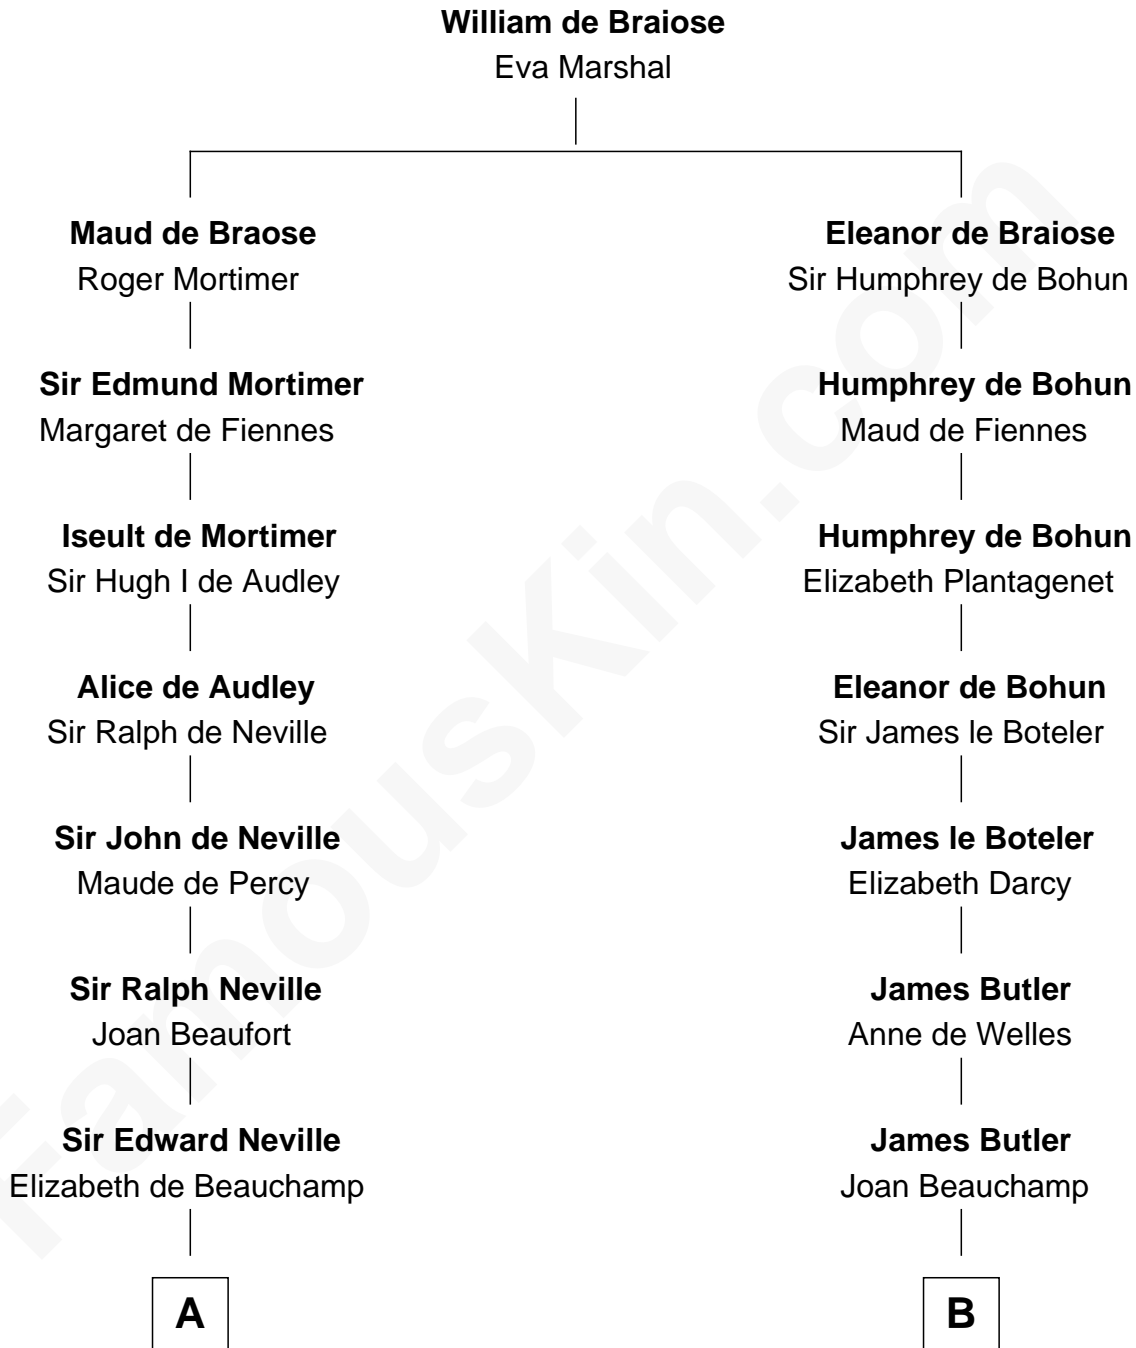

FamousKin.com

Relationship Chart of

Lytton Strachey

Author and Co-Founder of Bloomsbury Group

19th cousin 1 time removed of

Jay Gould

American Railroad "Robber Baron"

C

Edward Strachey
Julia Woodburn Kirkpatrick

Sir Richard Strachey
Jane Maria Grant

Lytton Strachey
British Author

D

Eleazer Osborn
Sarah Burr

Anna Osborn
Abraham Gould

John Burr Gould
Mary More

Jay Gould
"Robber Baron"