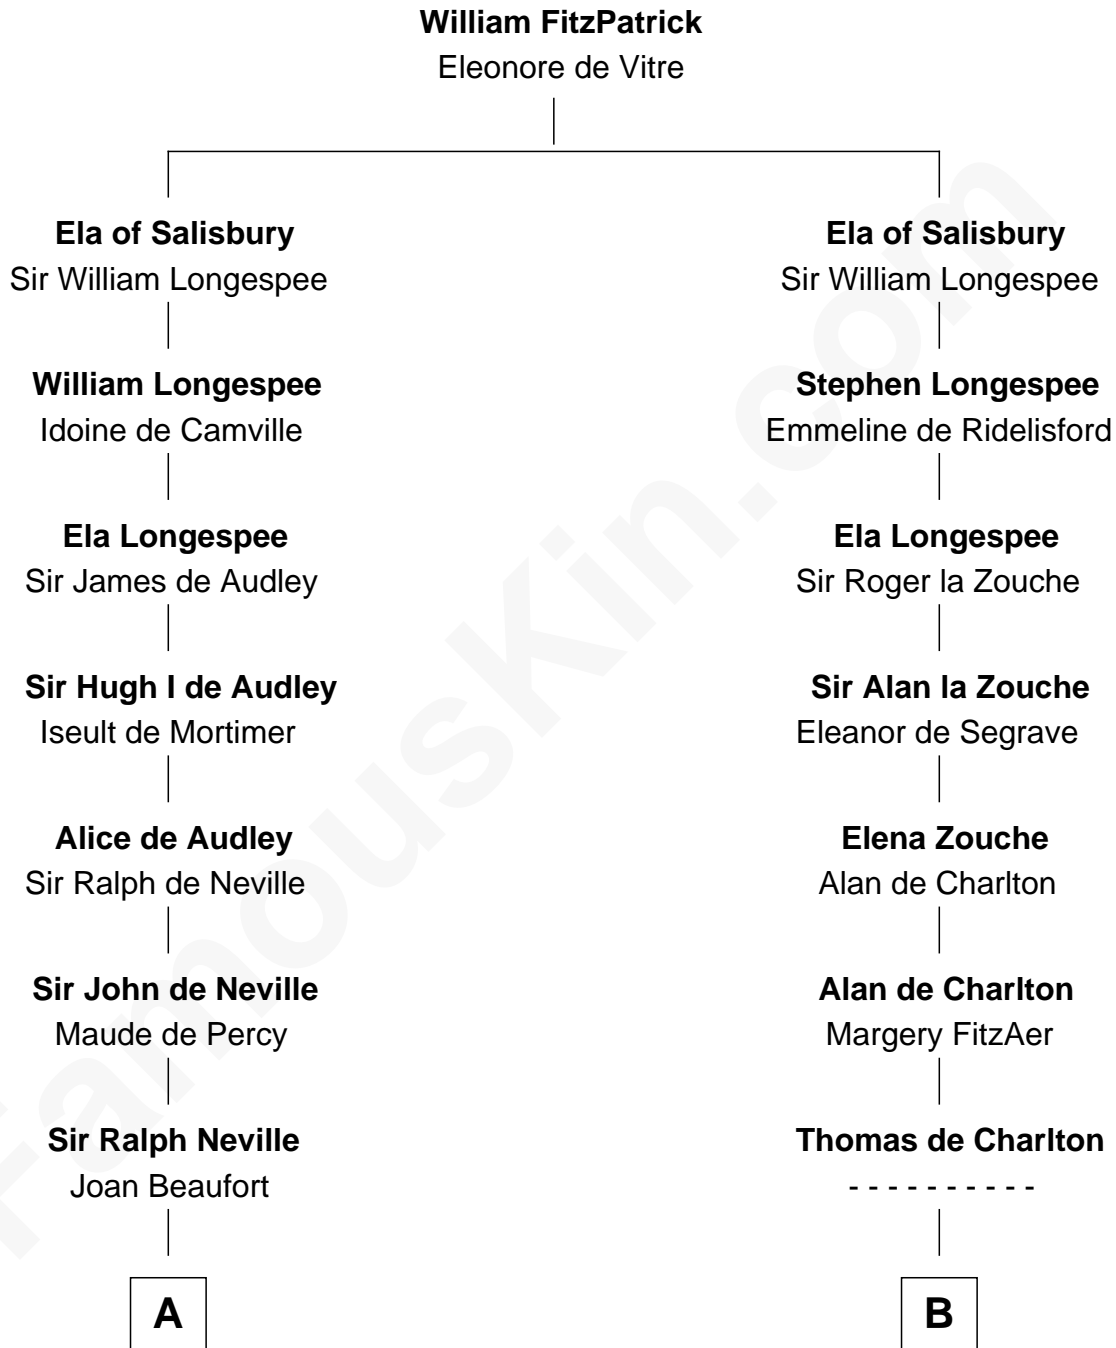

FamousKin.com

Relationship Chart of

Lytton Strachey

Author and Co-Founder of Bloomsbury Group

20th cousin 1 time removed of

Jay Gould

American Railroad "Robber Baron"

C

Jane Kelsall
Sir Henry Strachey

Edward Strachey
Julia Woodburn Kirkpatrick

Sir Richard Strachey
Jane Maria Grant

Lytton Strachey
British Author

D

Eleazer Osborn
Hannah Bulkeley

Eleazer Osborn
Sarah Burr

Anna Osborn
Abraham Gould

John Burr Gould
Mary More

Jay Gould
"Robber Baron"