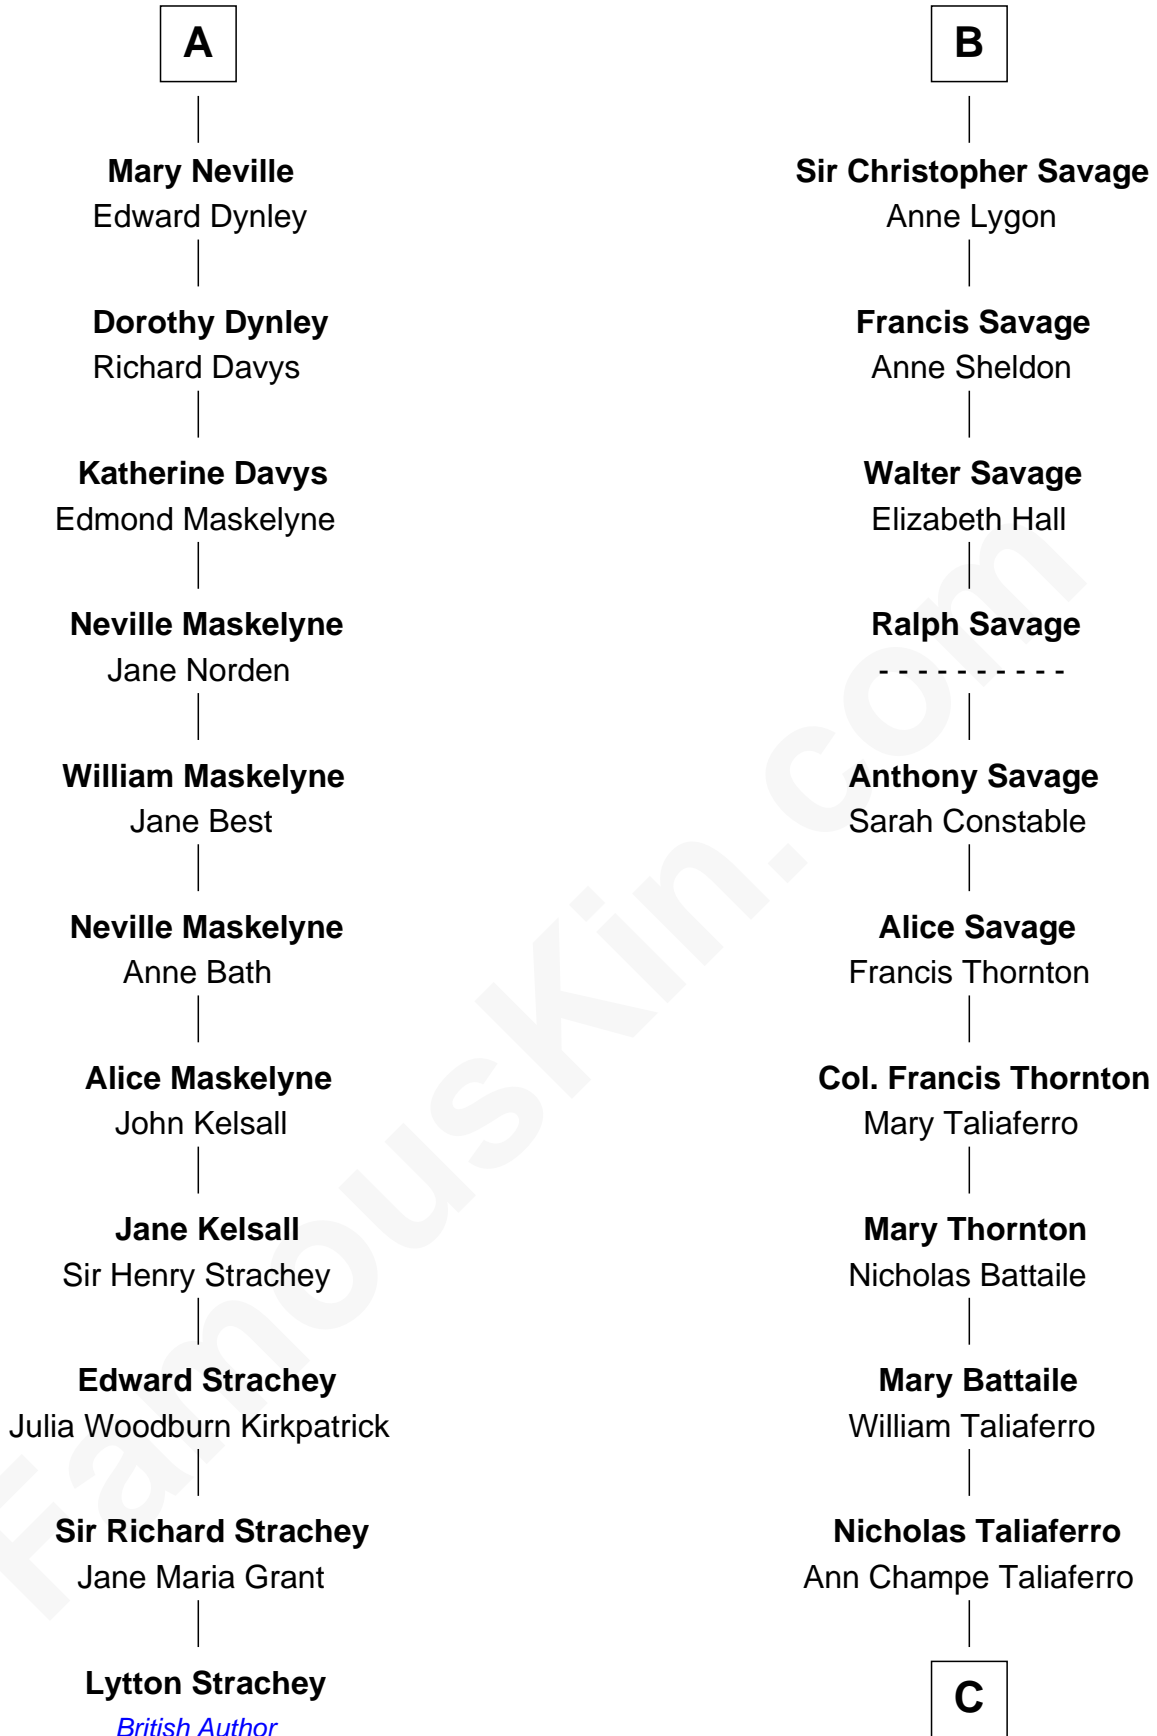

FamousKin.com

Relationship Chart of

Lytton Strachey

Author and Co-Founder of Bloomsbury Group

17th cousin 3 times removed of

General George C. Marshall

Author of "The Marshall Plan"

C

Matilda Battaile Taliaferro

Martin Marshall

William Champe Marshall

Susan Myers

George Catlett Marshall

Laura Emily Bradford

General George C. Marshall

U.S. Army - World War II