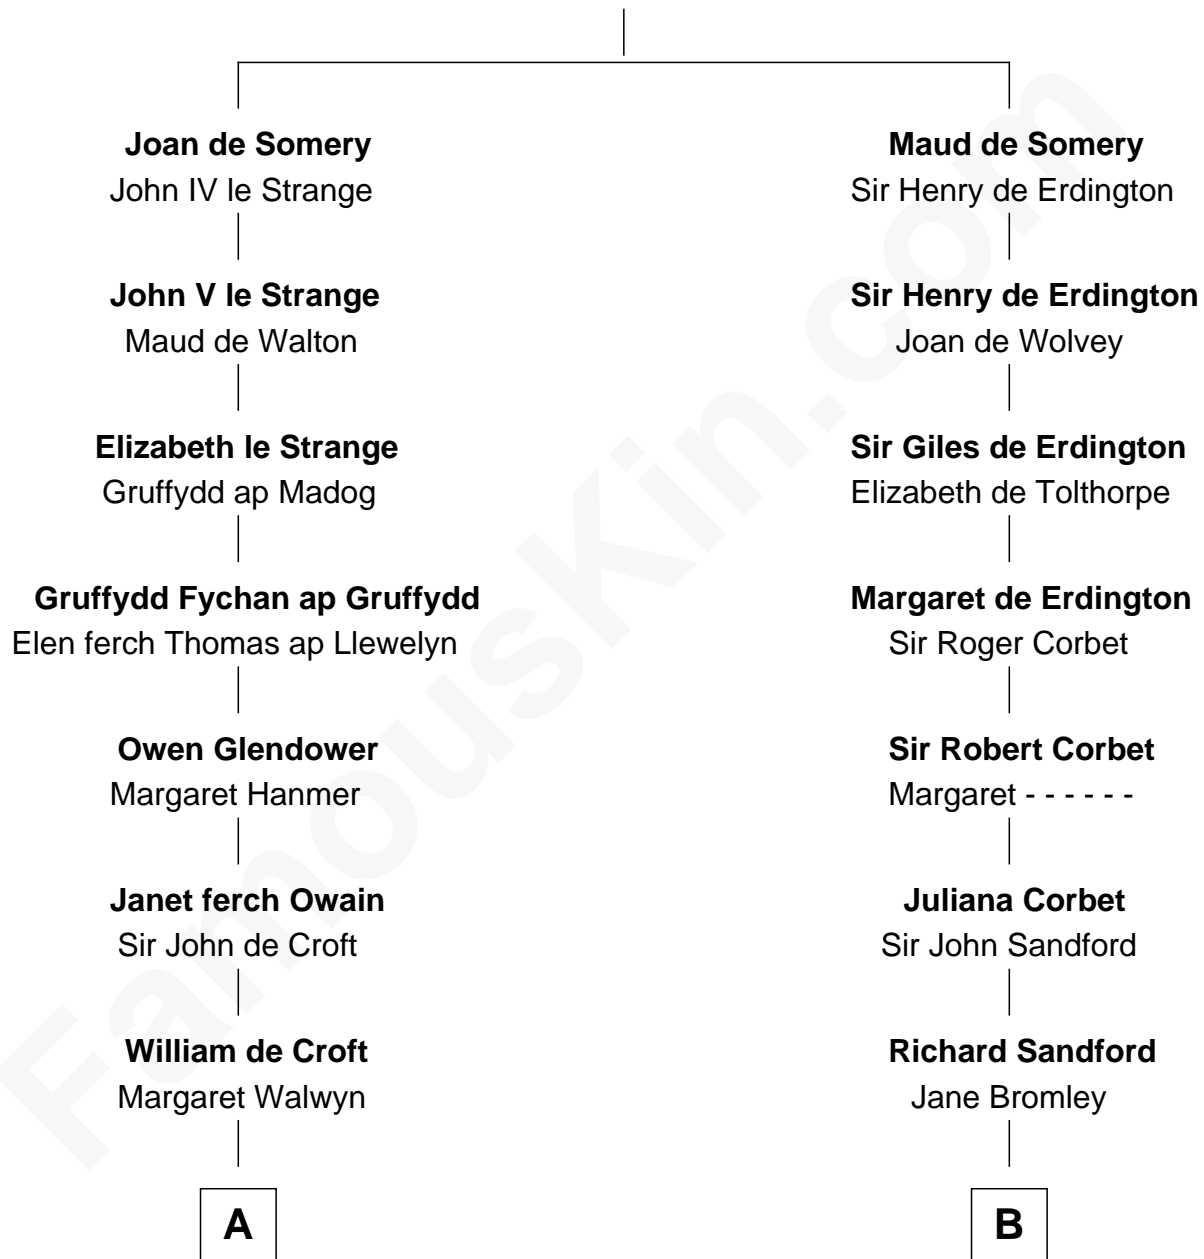

FamousKin.com

Relationship Chart of

Lytton Strachey

Author and Co-Founder of Bloomsbury Group

19th cousin 1 time removed of

Harry F. Byrd

50th Governor of Virginia

Sir Roger de Somery

Nichole d'Aubenev

C

Edward Strachey
Julia Woodburn Kirkpatrick

Sir Richard Strachey
Jane Maria Grant

Lytton Strachey
British Author

D

Anne Harrison
Richard Evelyn Byrd

Col. William Byrd
Jane Meriwether Rivers

Richard Evelyn Byrd
Eleanor Bolling Flood

Harry F. Byrd
50th Governor of Virginia

FamousKin.com