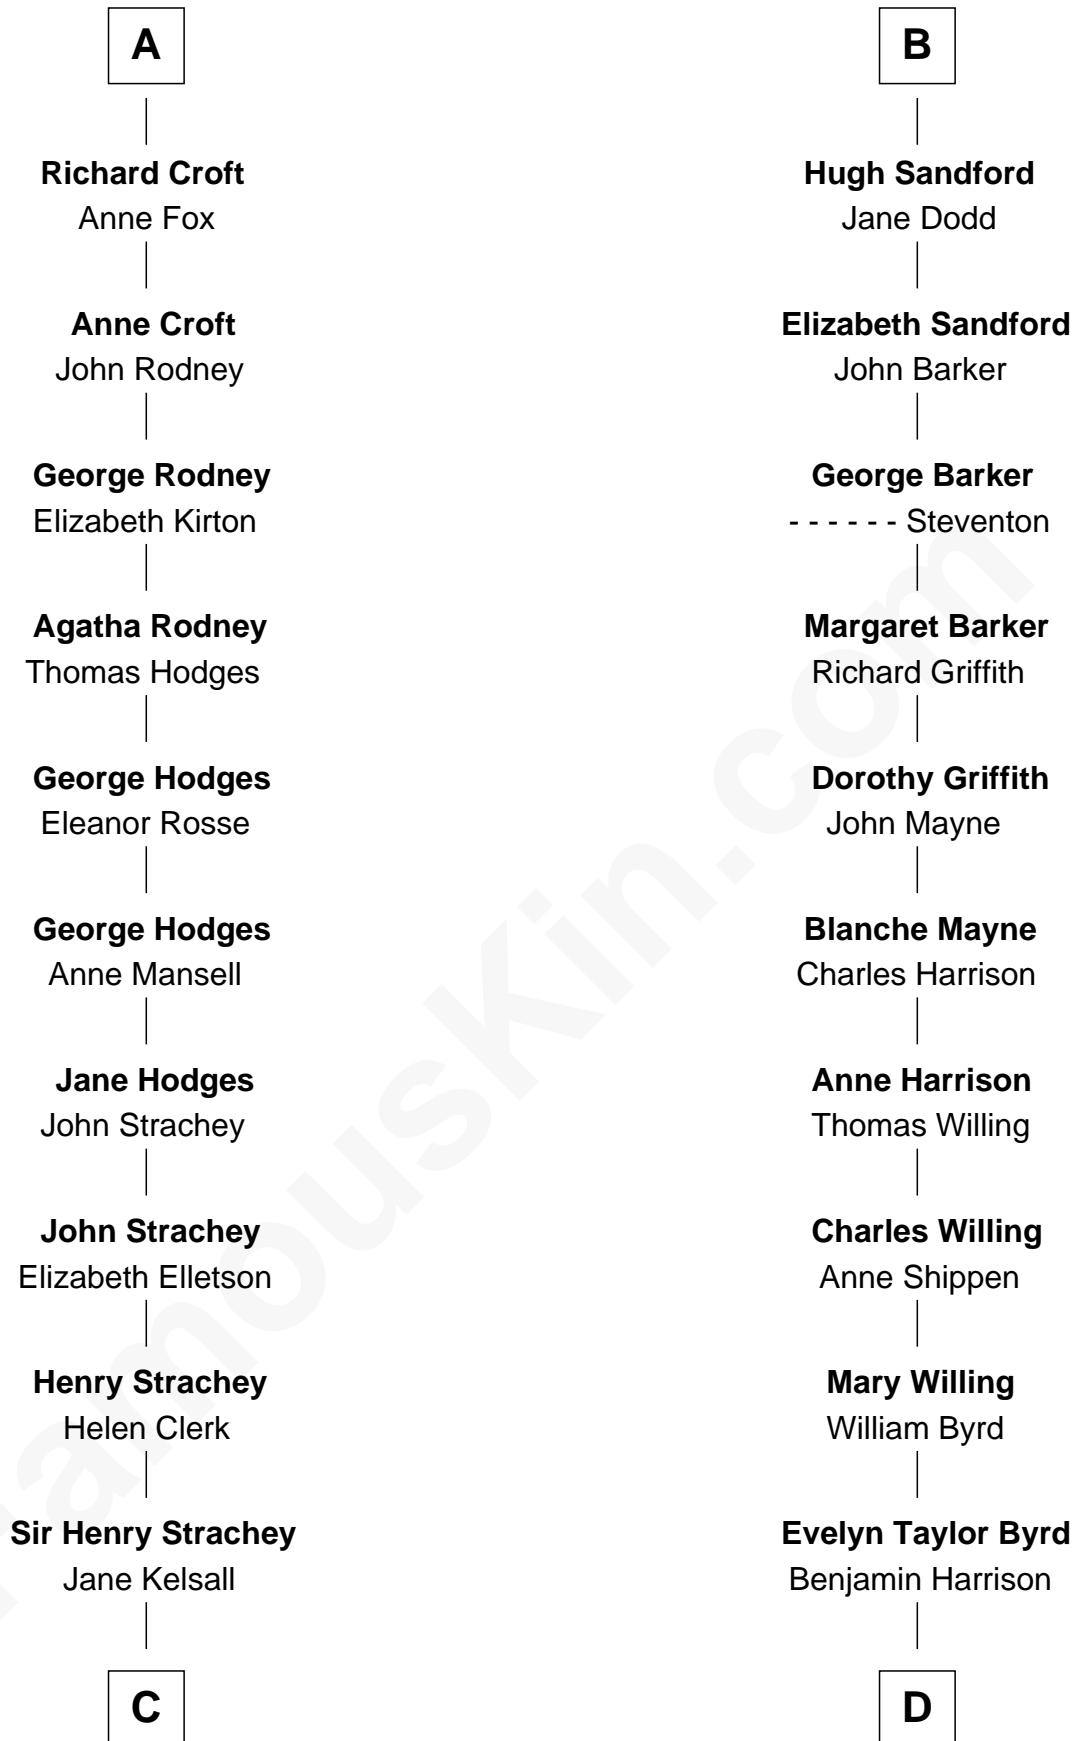

FamousKin.com

Relationship Chart of

Lytton Strachey

Author and Co-Founder of Bloomsbury Group

19th cousin 1 time removed of

Harry F. Byrd

50th Governor of Virginia

Sir Roger de Somery

Nichole d'Aubenev

C

Edward Strachey
Julia Woodburn Kirkpatrick

Sir Richard Strachey
Jane Maria Grant

Lytton Strachey
British Author

D

Anne Harrison
Richard Evelyn Byrd

Col. William Byrd
Jane Meriwether Rivers