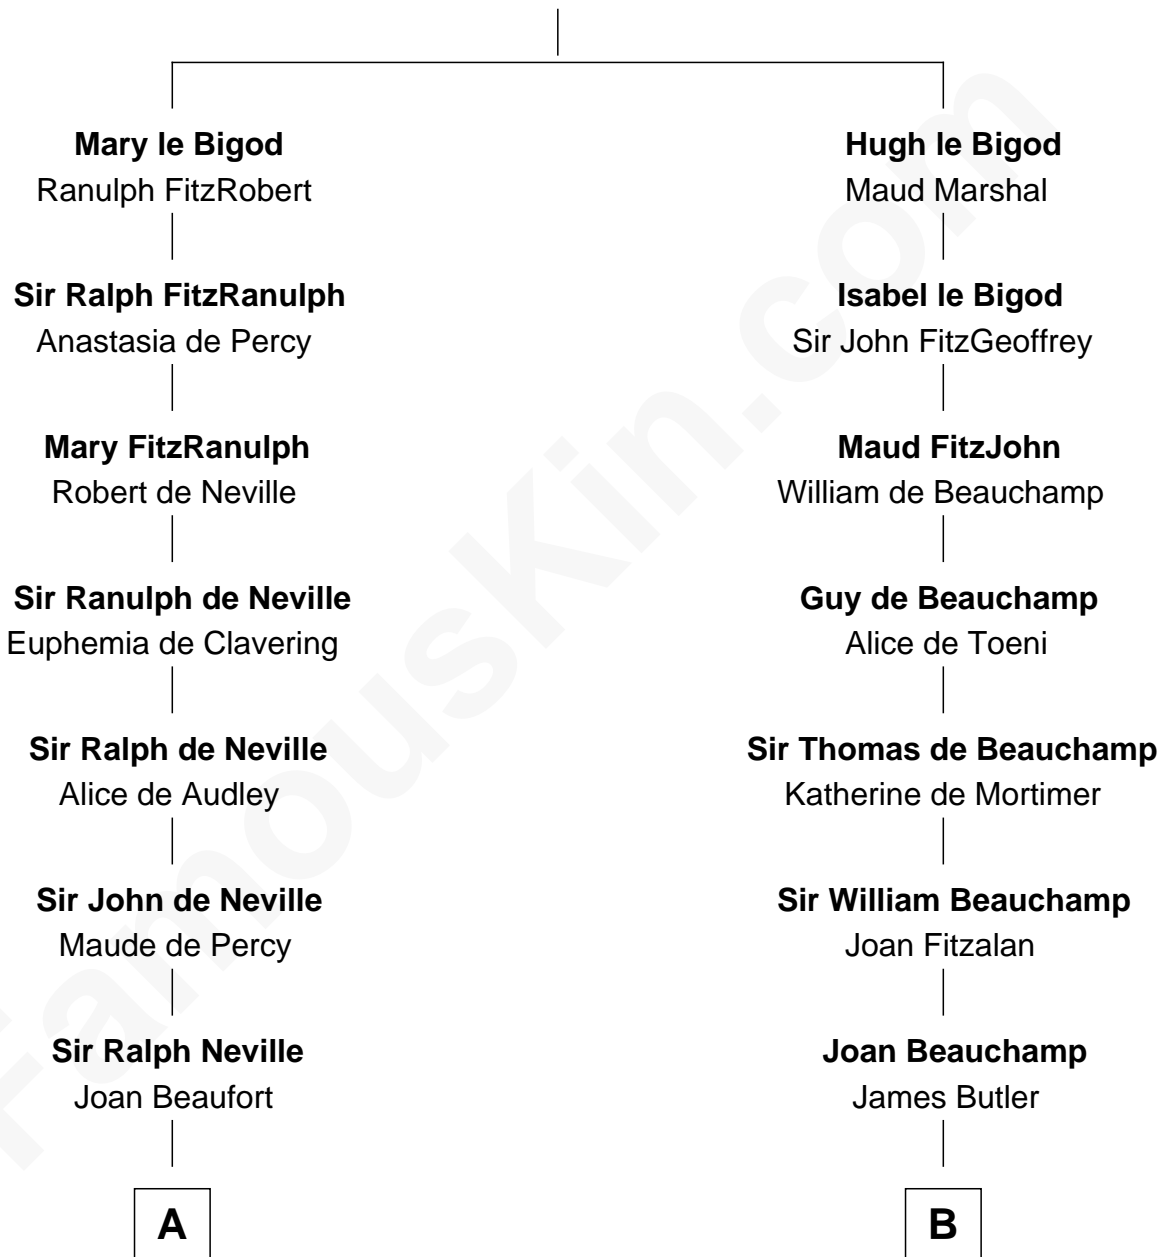

FamousKin.com

Relationship Chart of

Lytton Strachey

Author and Co-Founder of Bloomsbury Group

20th cousin 1 time removed of

Joan Fontaine

Movie Actress

Roger le Bigod

Ida de Tony

C

Jane Kelsall
Sir Henry Strachey

Edward Strachey
Julia Woodburn Kirkpatrick

Sir Richard Strachey
Jane Maria Grant

Lytton Strachey
British Author

D

Richard Molesworth
Catherine Cobb

John Molesworth
Louise Tomkyns

Margaret Letitia Molesworth
Charles Richard De Havilland

Walter Augustus De Havilland
Lillian Augusta Ruse

Joan Fontaine
Movie Actress