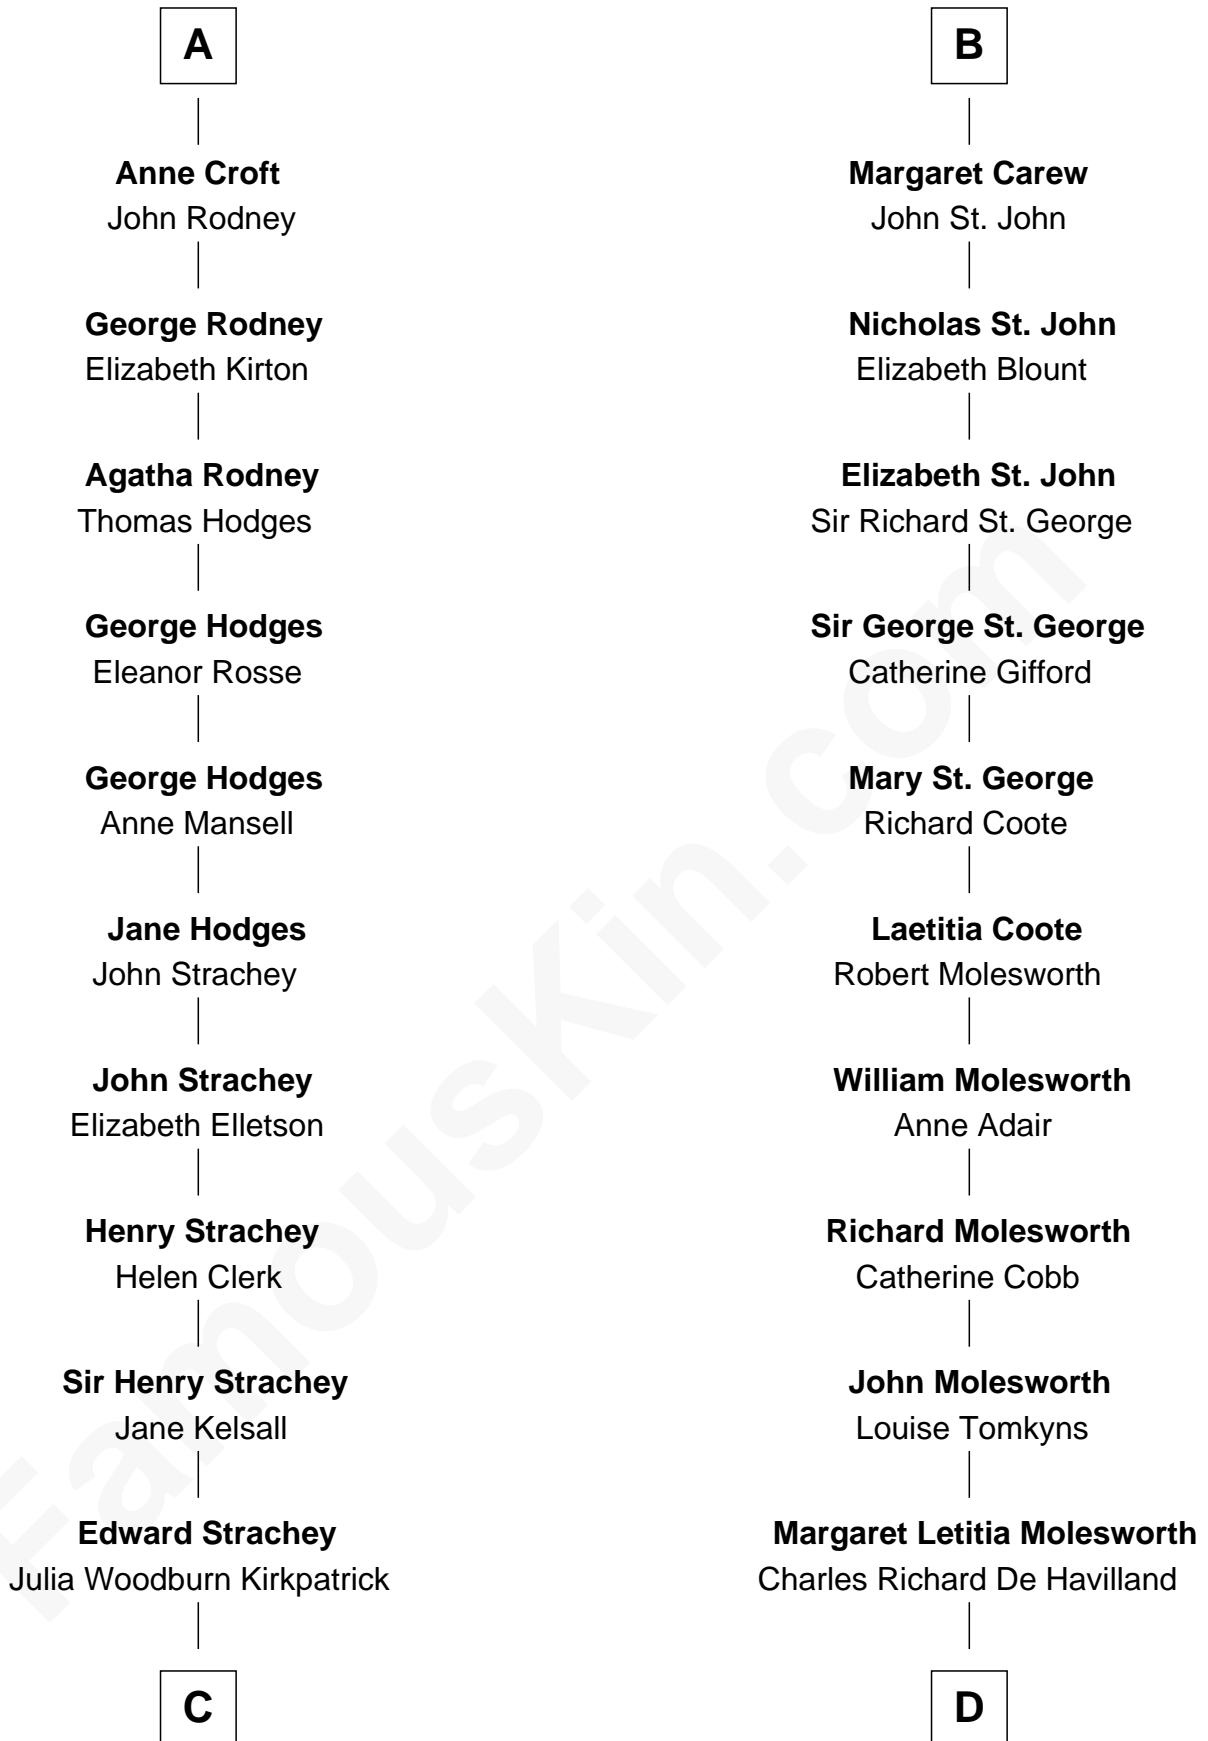

FamousKin.com

Relationship Chart of

Lytton Strachey

Author and Co-Founder of Bloomsbury Group

18th cousin of

Joan Fontaine

Movie Actress

John IV le Strange

Joan de Somery

C

Sir Richard Strachey

Jane Maria Grant

Lytton Strachey

British Author

D

Walter Augustus De Havilland