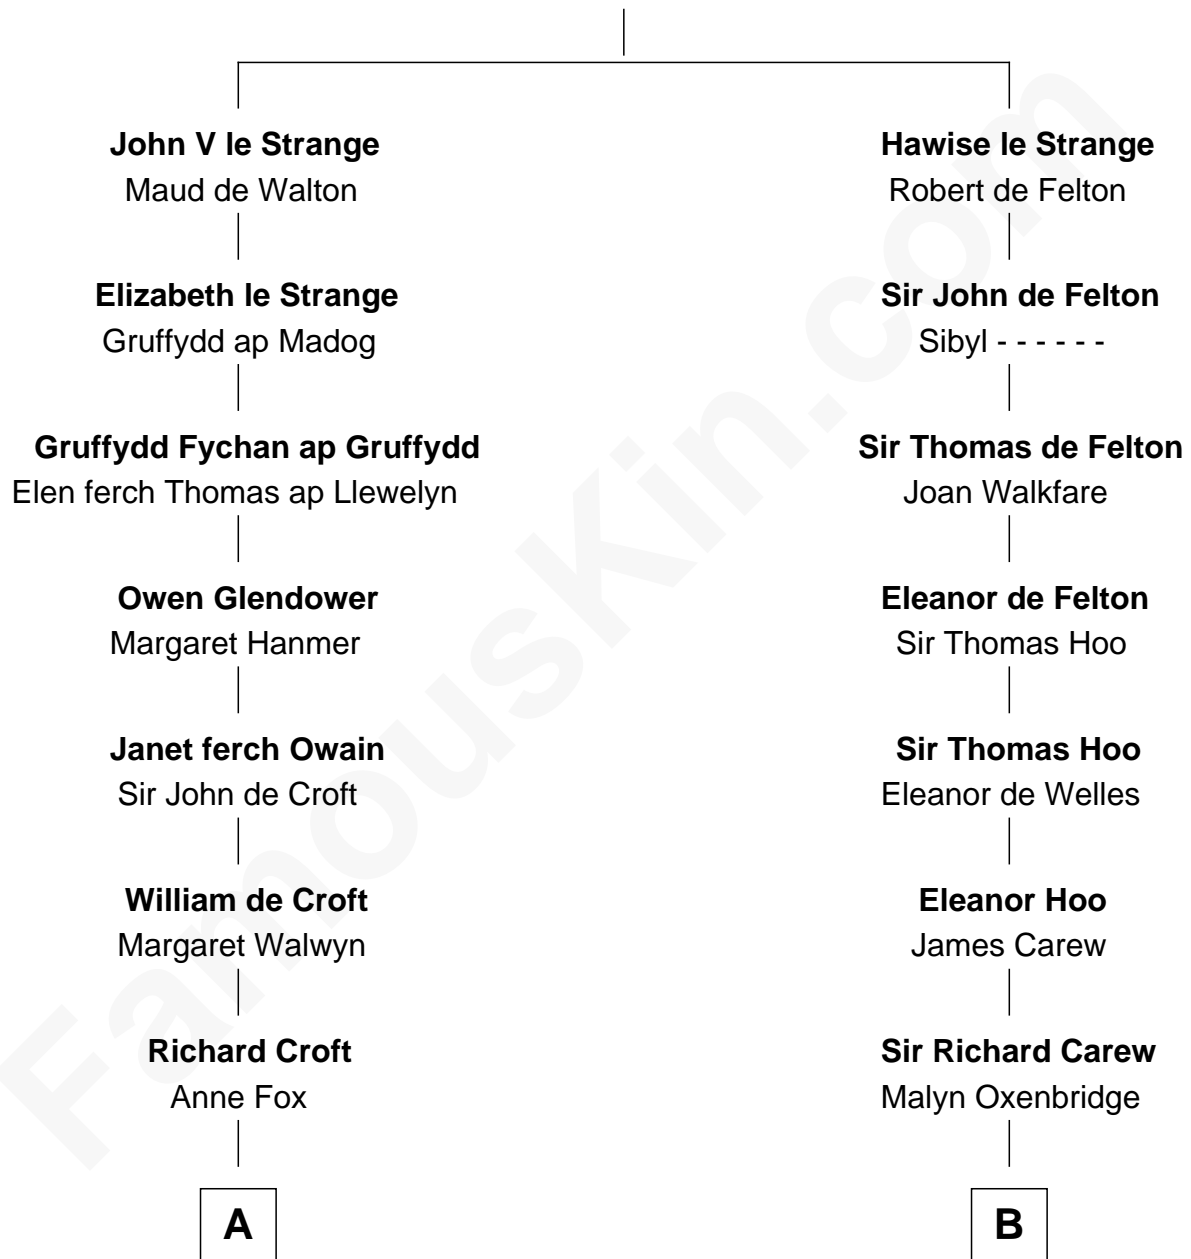

FamousKin.com

Relationship Chart of

Lytton Strachey

Author and Co-Founder of Bloomsbury Group

18th cousin of

Joan Fontaine

Movie Actress

John IV le Strange

Joan de Somery

C

Sir Richard Strachey

Jane Maria Grant

Lytton Strachey

British Author

D

Walter Augustus De Havilland

Lillian Augusta Ruse

Joan Fontaine

Movie Actress

FamousKin.com