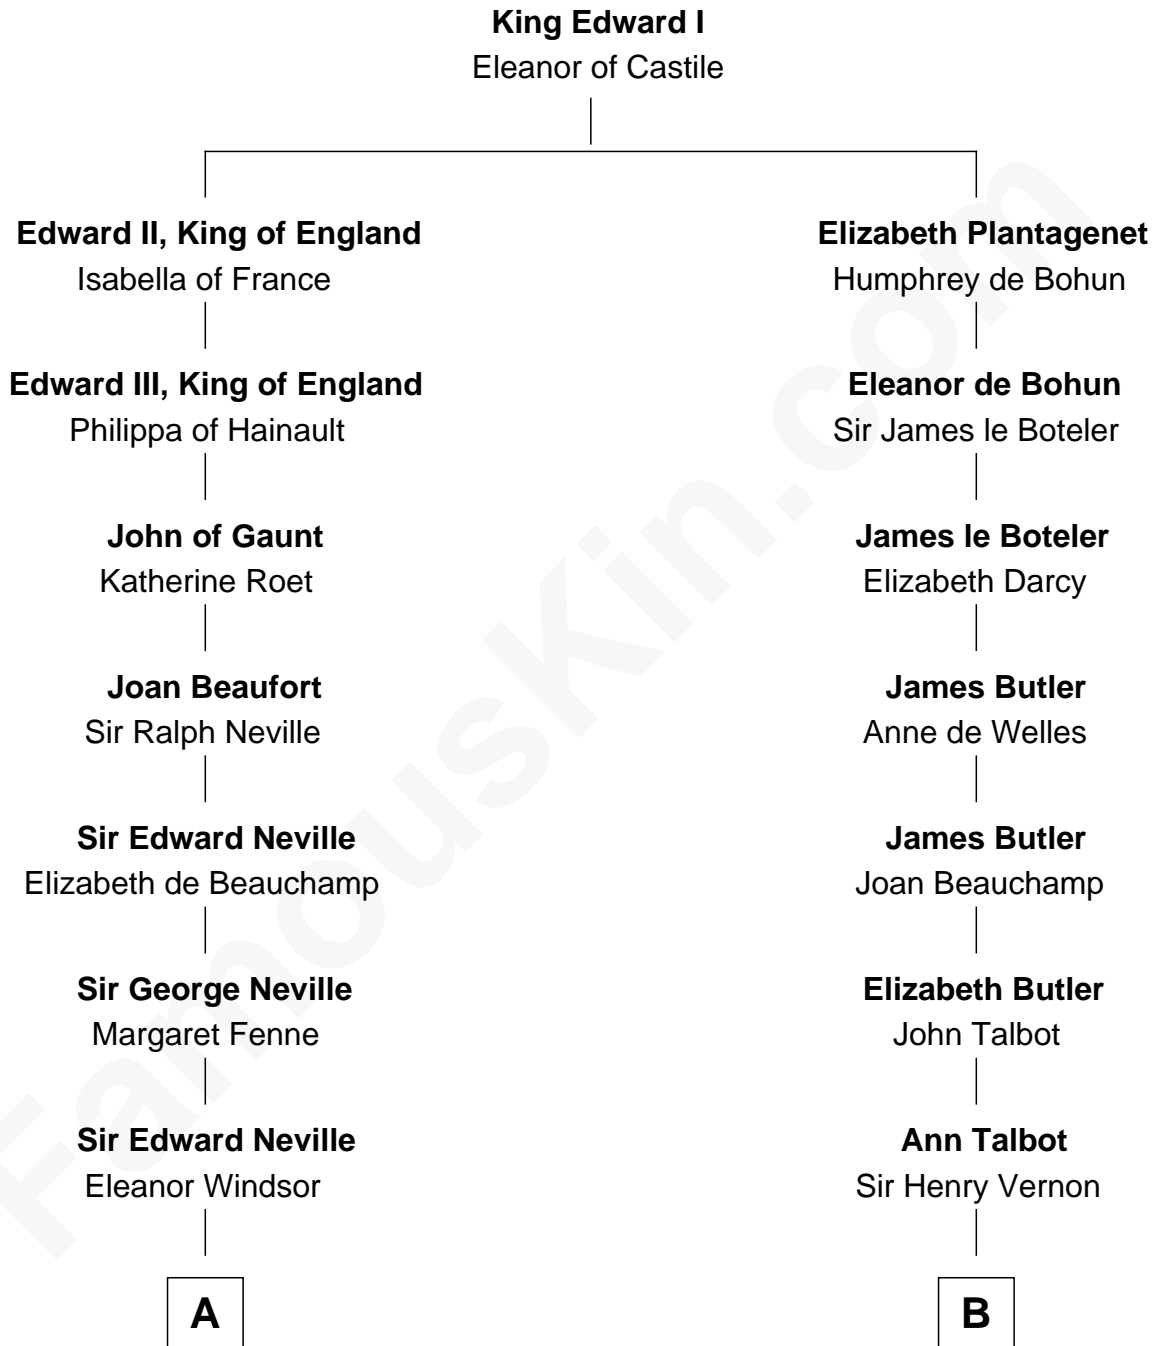

FamousKin.com

Relationship Chart of

Lytton Strachey

Author and Co-Founder of Bloomsbury Group

17th cousin 2 times removed of

Joan Fontaine

Movie Actress

C

—
Margaret Letitia Molesworth
Charles Richard De Havilland

—
Walter Augustus De Havilland
Lillian Augusta Ruse

—
Joan Fontaine
Movie Actress

FamousKin.com