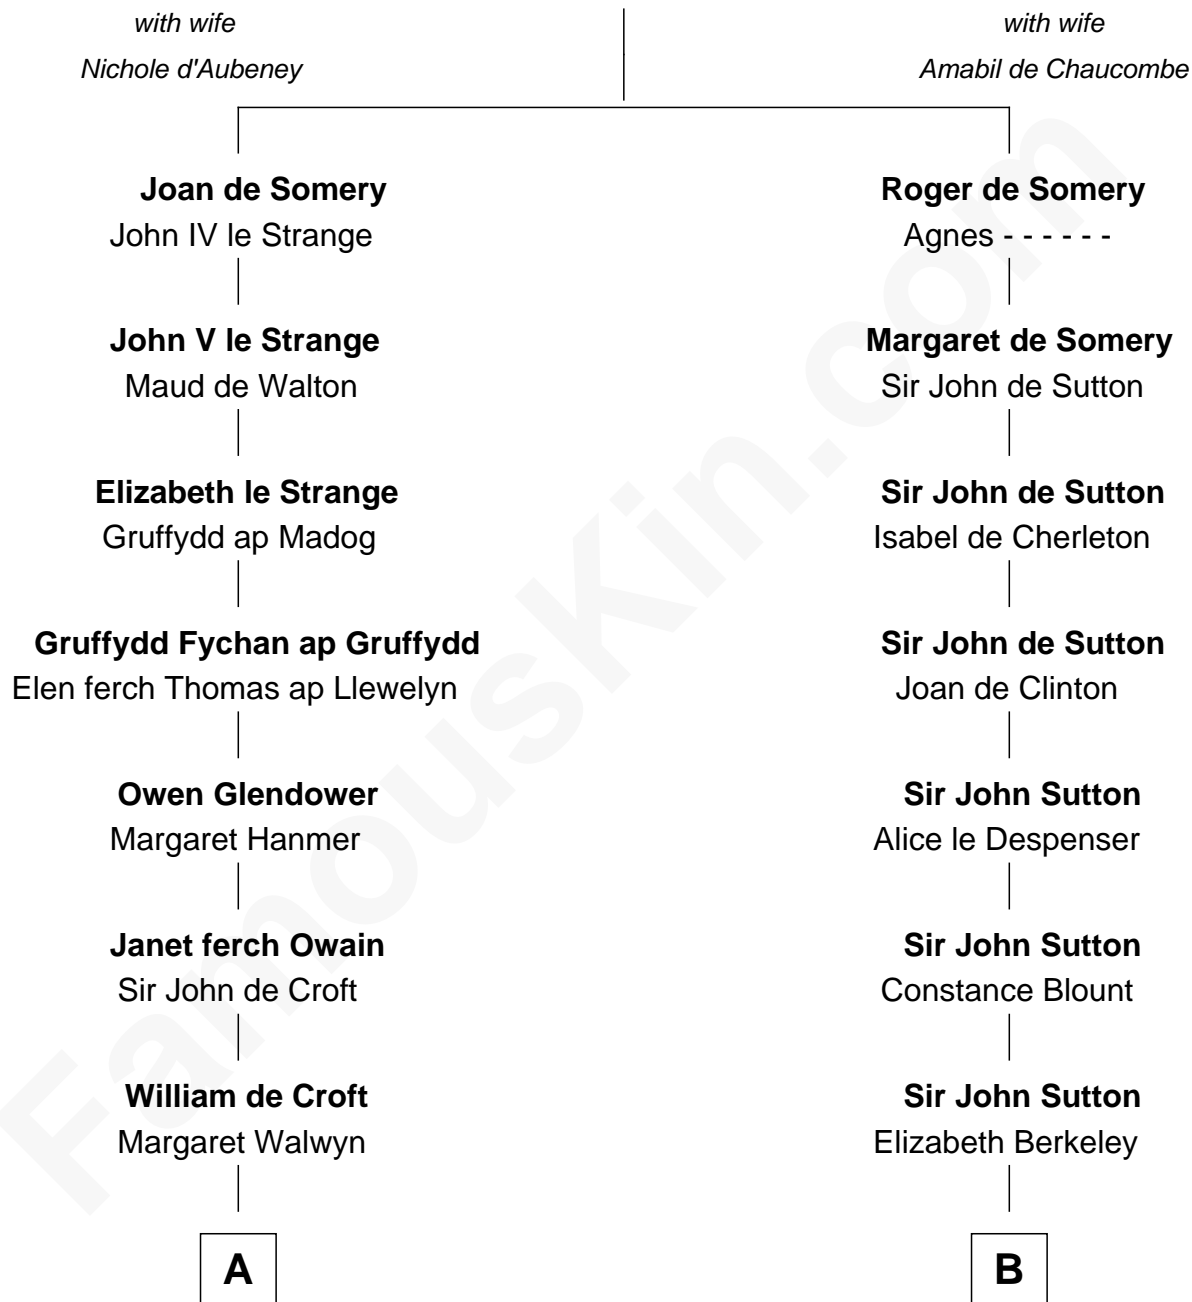

FamousKin.com

Relationship Chart of

Lytton Strachey

Author and Co-Founder of Bloomsbury Group

17th cousin 2 times removed of

DeWitt Clinton

6th Governor of New York

Sir Roger de Somery

C

—
Edward Strachey
Julia Woodburn Kirkpatrick

—
Sir Richard Strachey
Jane Maria Grant

—
Lytton Strachey
British Author

FamousKin.com