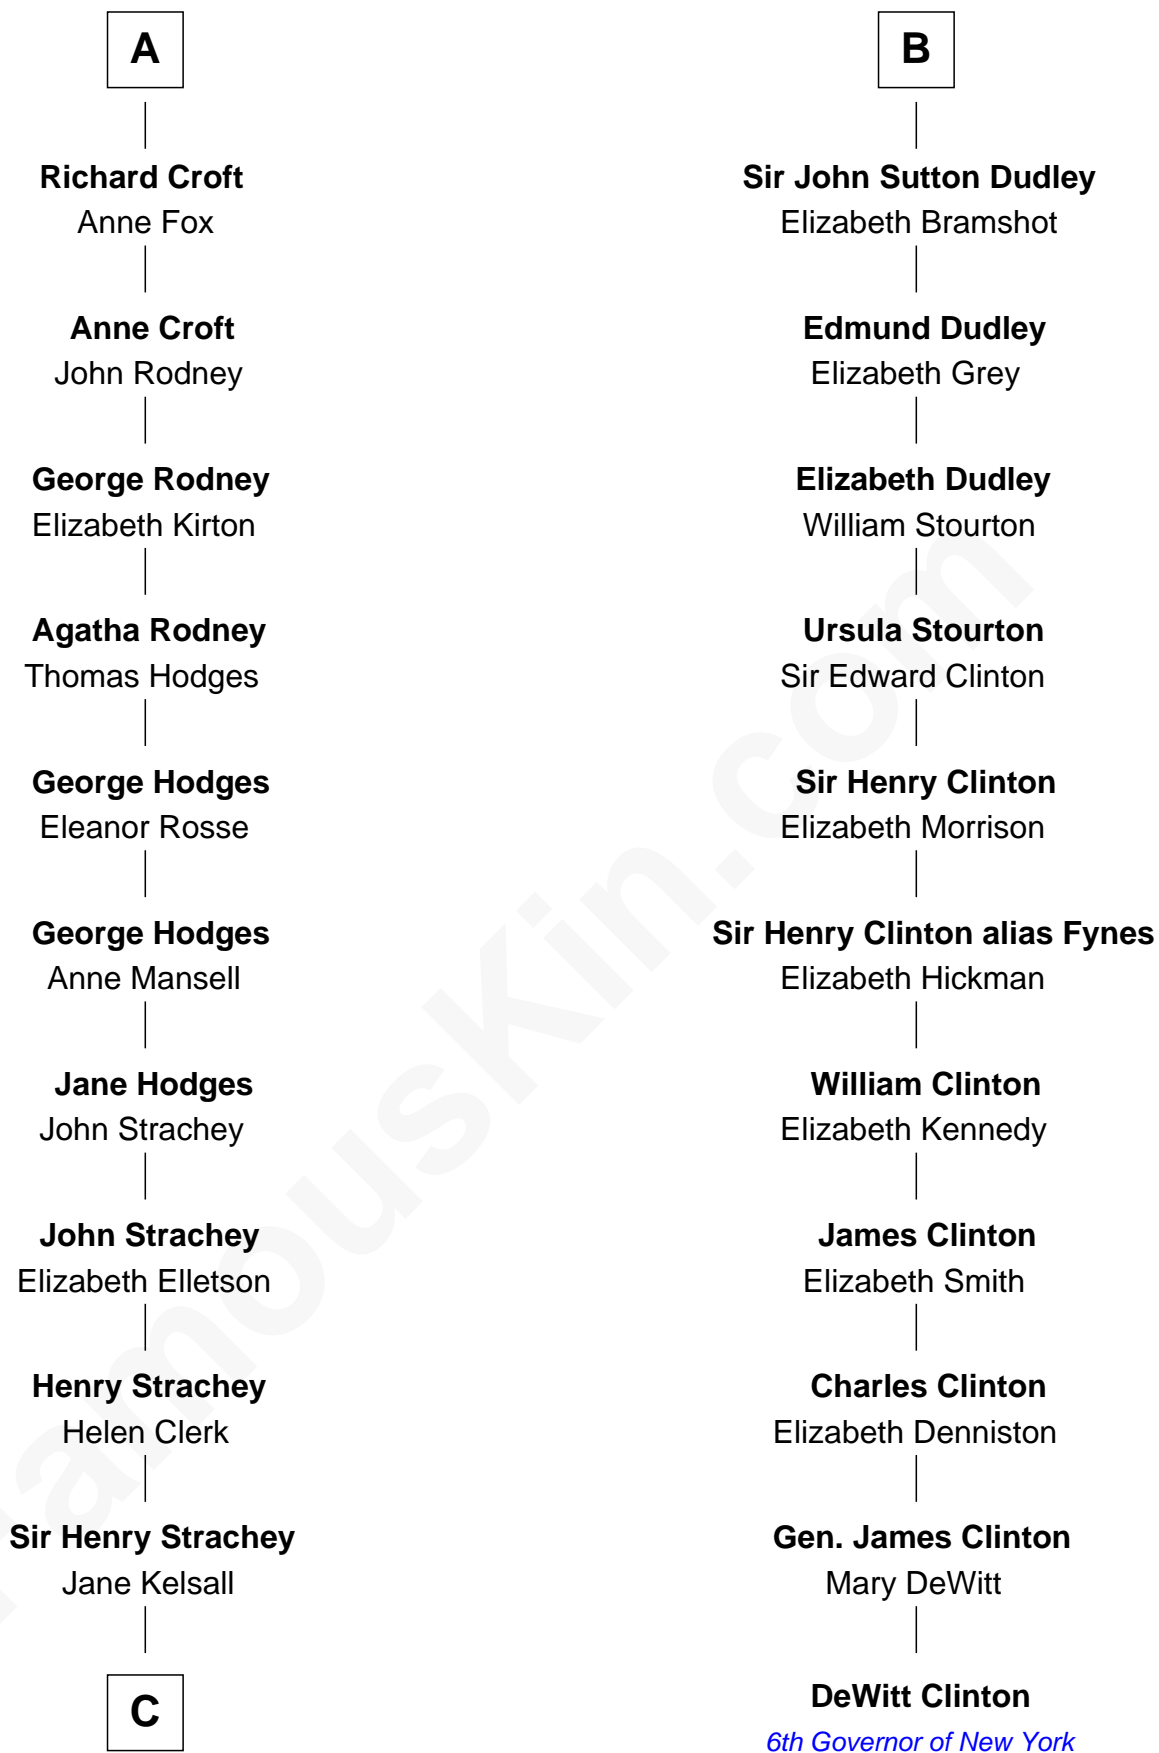

FamousKin.com

Relationship Chart of

Lytton Strachey

Author and Co-Founder of Bloomsbury Group

17th cousin 2 times removed of

DeWitt Clinton

6th Governor of New York

Sir Roger de Somery

C

—
Edward Strachey
Julia Woodburn Kirkpatrick

—
Sir Richard Strachey
Jane Maria Grant

—
Lytton Strachey
British Author

FamousKin.com