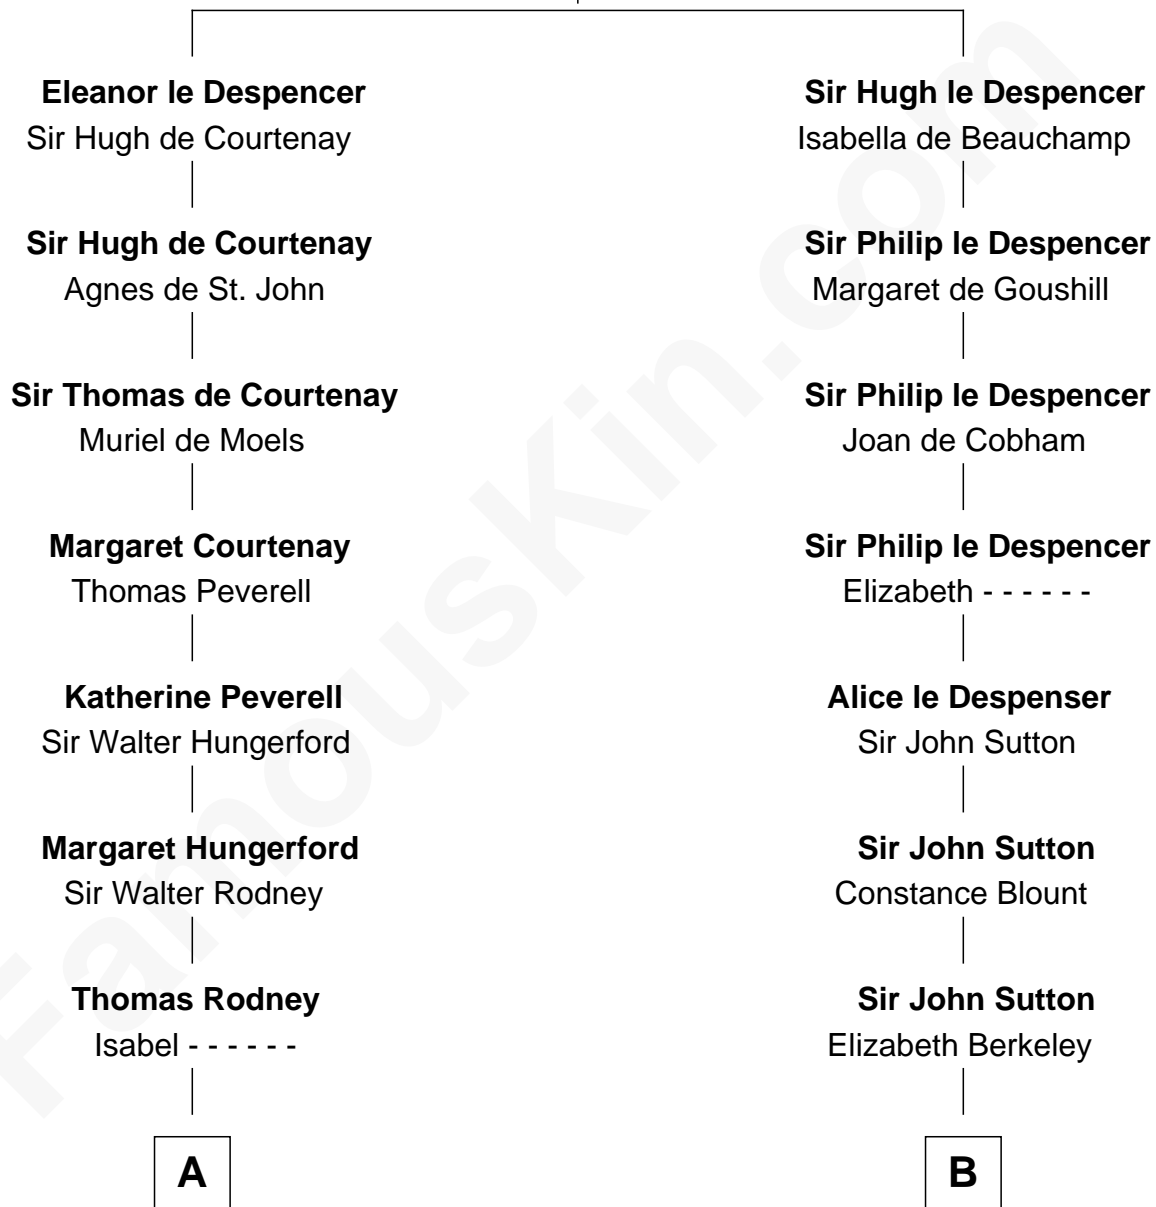

FamousKin.com

Relationship Chart of

Lytton Strachey

Author and Co-Founder of Bloomsbury Group

17th cousin 1 time removed of

DeWitt Clinton

6th Governor of New York

Sir Hugh le Despencer
Aveline Basset

C

—
Sir Richard Strachey

Jane Maria Grant

—
Lytton Strachey

British Author

FamousKin.com