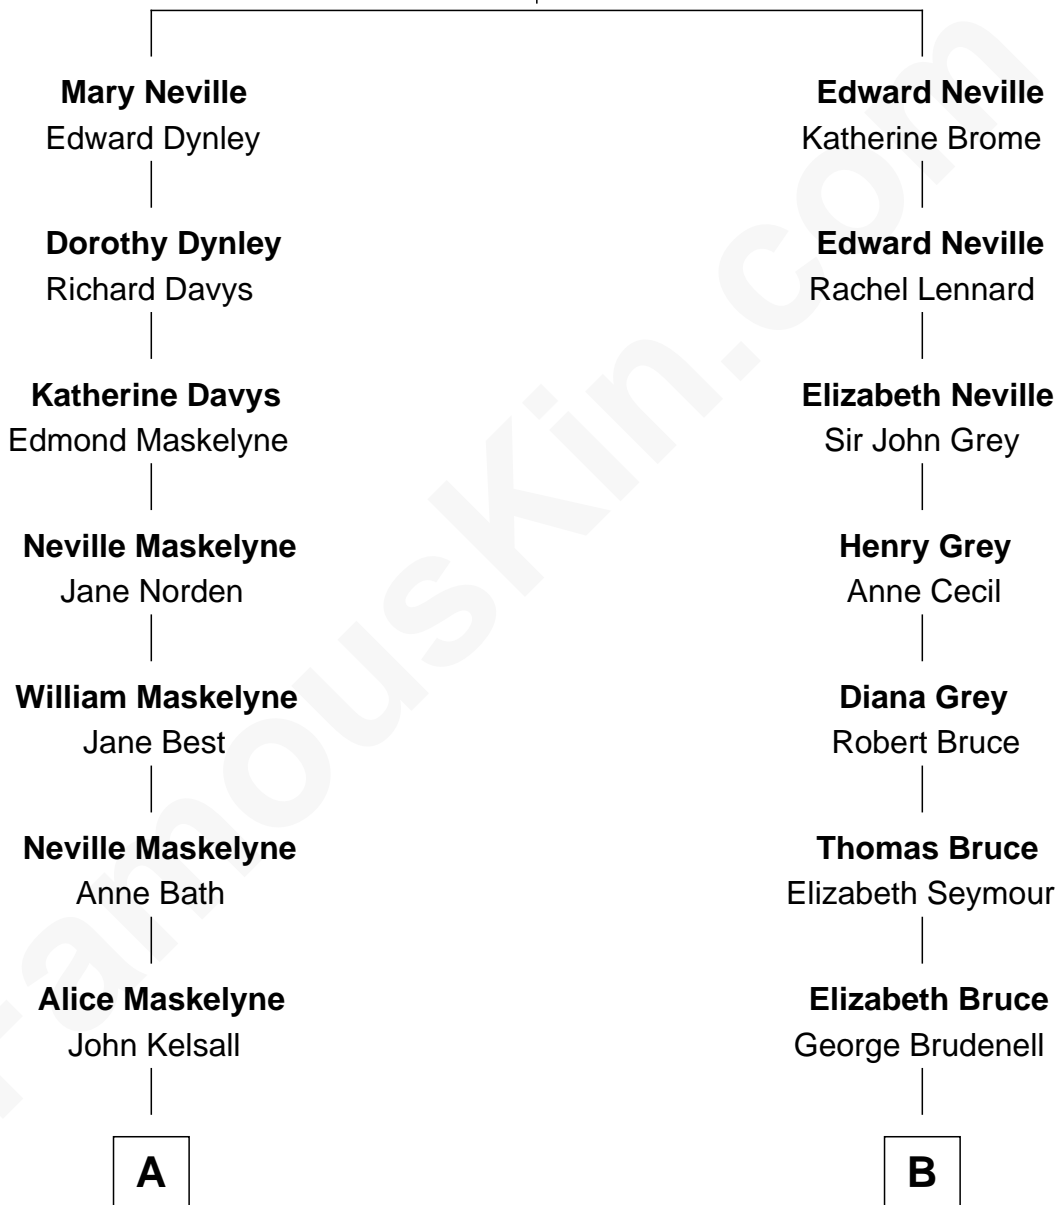

FamousKin.com

Relationship Chart of

Lytton Strachey

Author and Co-Founder of Bloomsbury Group

9th cousin 1 time removed of

Lt. Gen. James Brudenell

Leader of the "Charge of the Light Brigade"

Sir Edward Neville
Eleanor Windsor

A

Jane Kelsall
Sir Henry Strachey

Edward Strachey
Julia Woodburn Kirkpatrick

Sir Richard Strachey
Jane Maria Grant

Lytton Strachey
British Author

B

Robert Brudenell
Anne Bishopp

Robert Brudenell
Penelope Anne Cooke