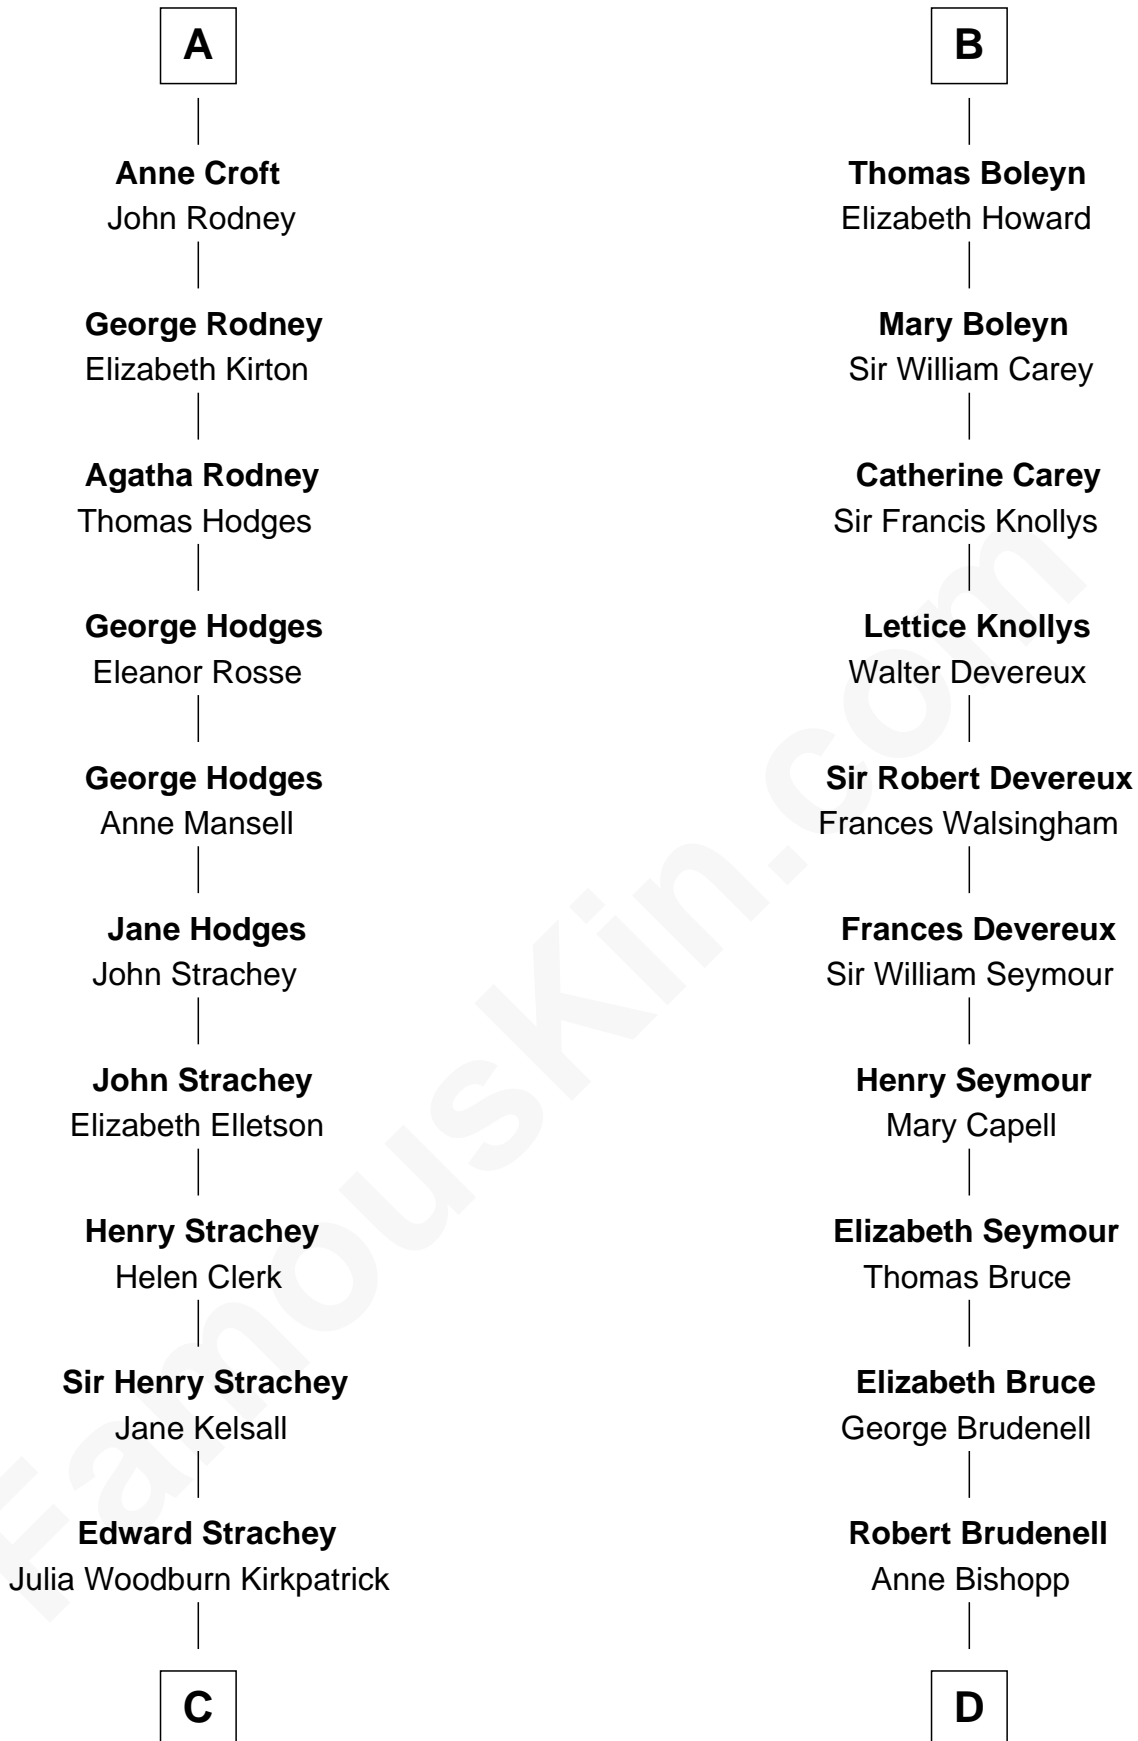

FamousKin.com

Relationship Chart of

Lytton Strachey

Author and Co-Founder of Bloomsbury Group

18th cousin of

Lt. Gen. James Brudenell

Leader of the "Charge of the Light Brigade"

C

Charge of the Light Brigade Leader

FamousKin.com