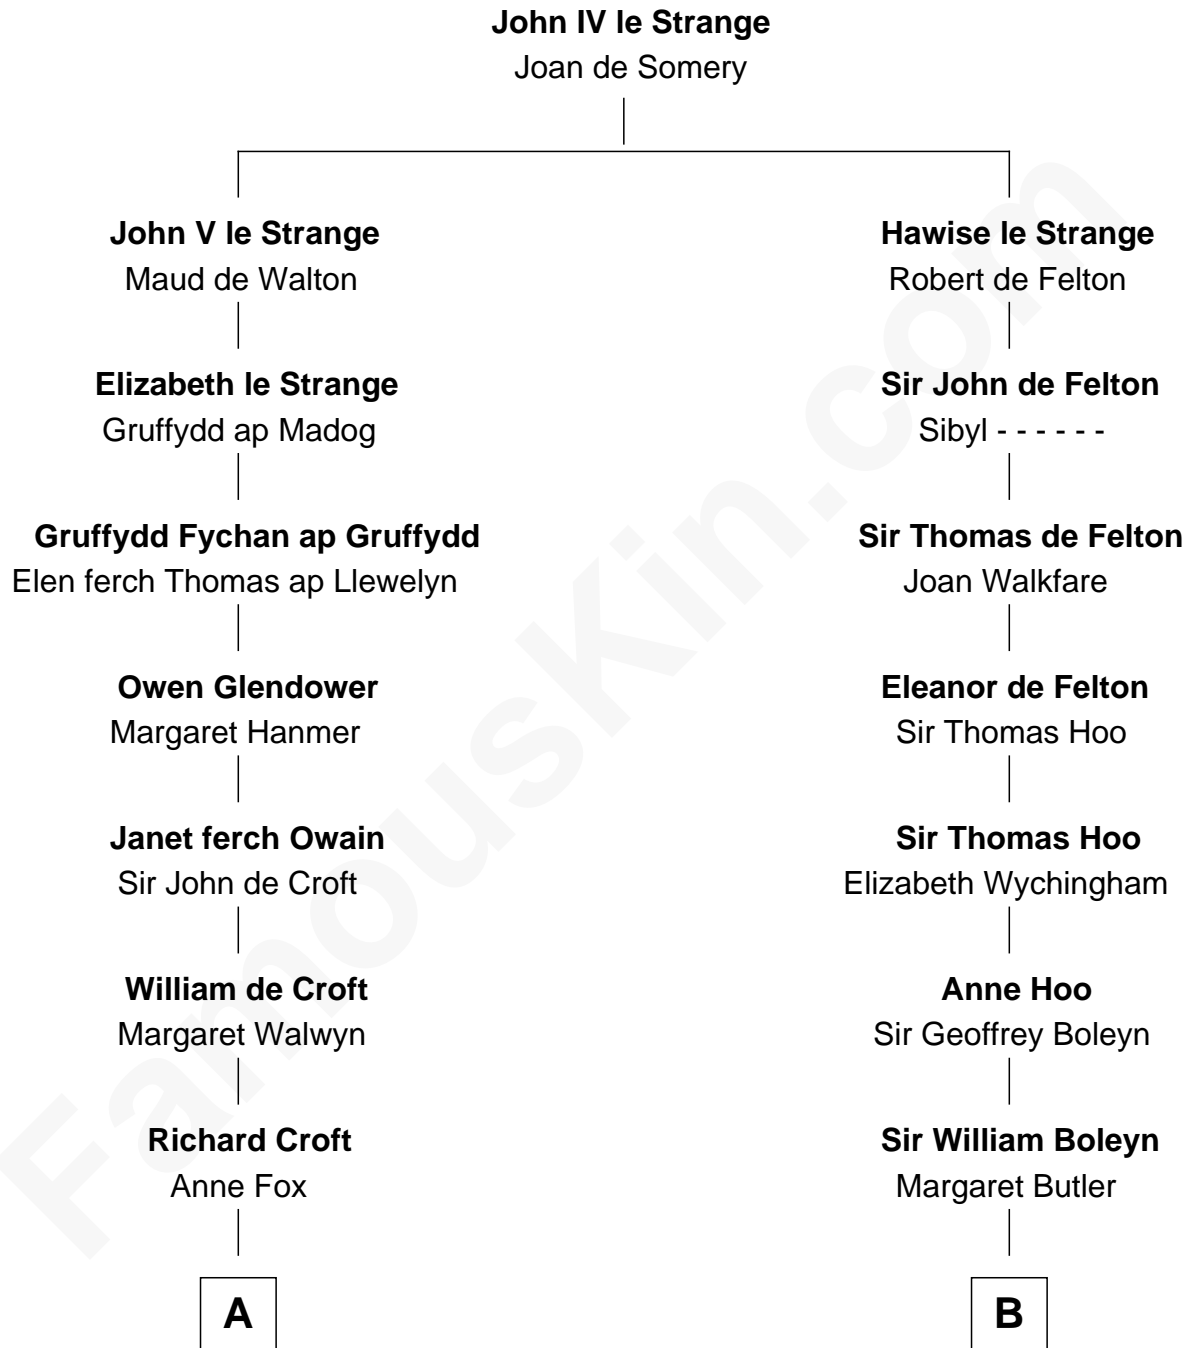

FamousKin.com

Relationship Chart of

Lytton Strachey

Author and Co-Founder of Bloomsbury Group

18th cousin of

Lt. Gen. James Brudenell

Leader of the "Charge of the Light Brigade"

C

Sir Richard Strachey

Jane Maria Grant

Lytton Strachey

British Author

D

Robert Brudenell

Penelope Anne Cooke

Lt. Gen. James Brudenell

Charge of the Light Brigade Leader

FamousKin.com