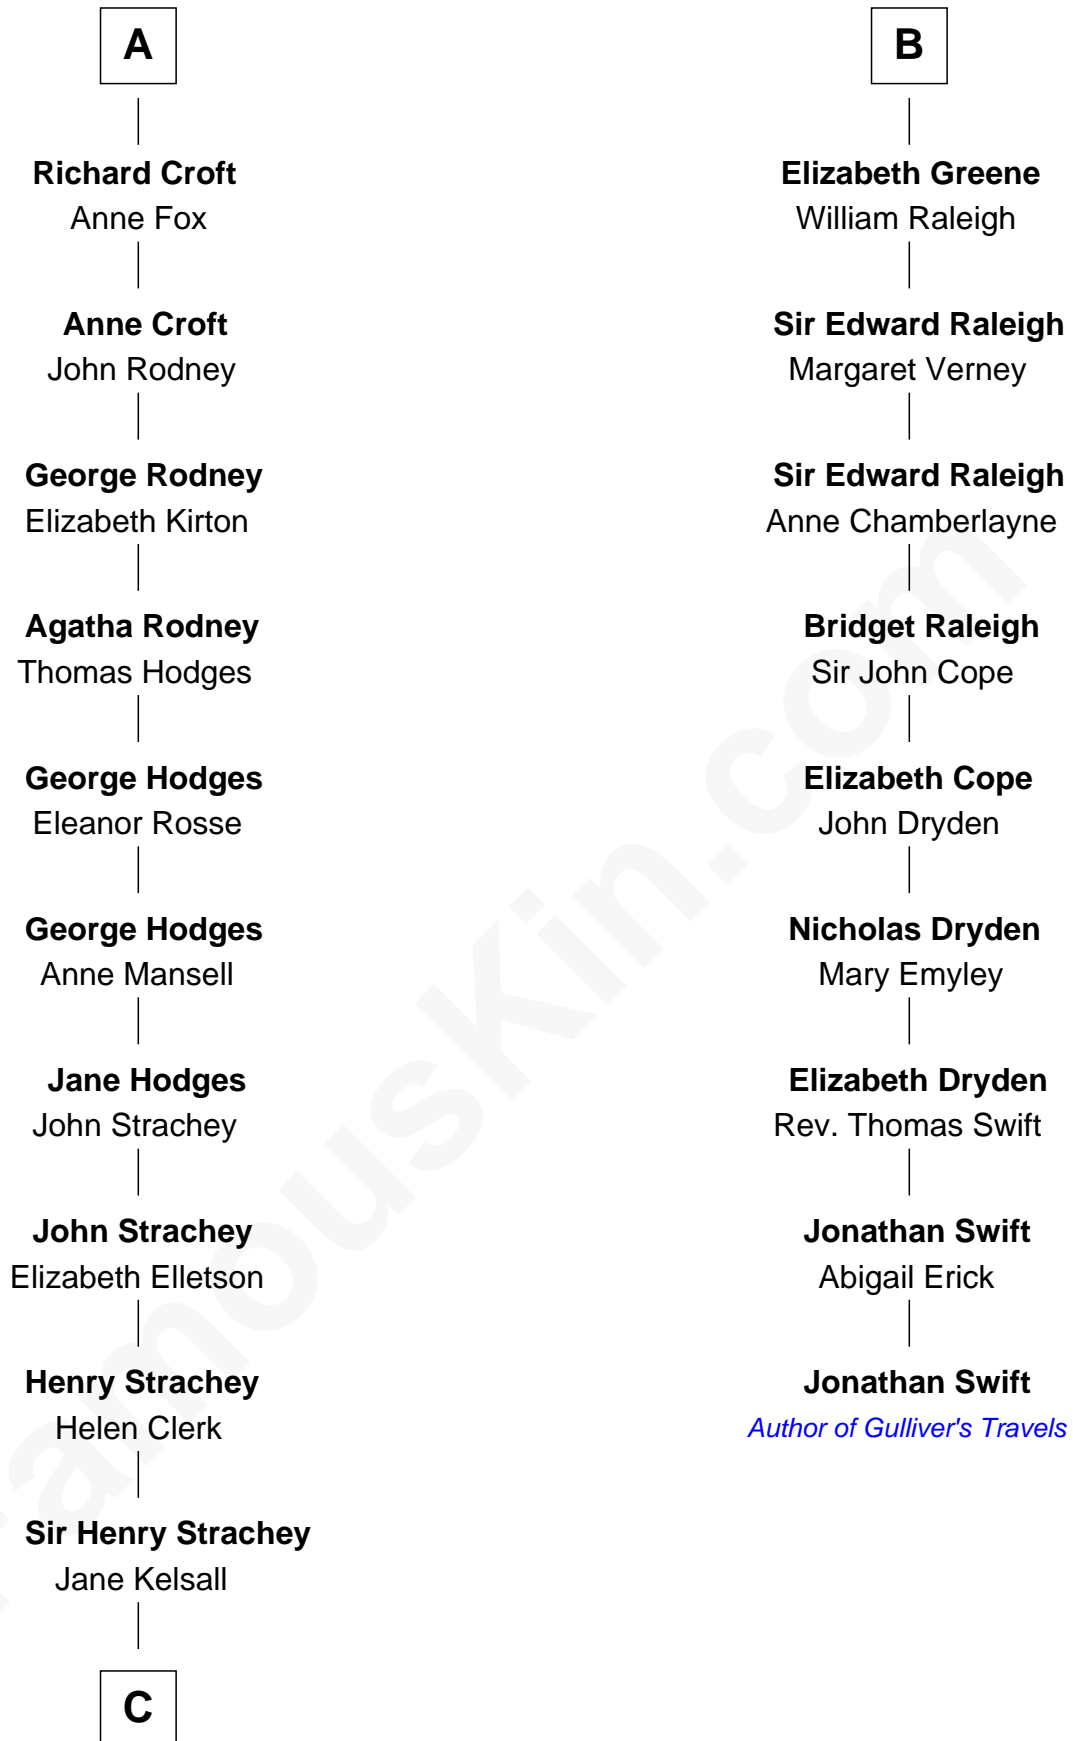

## Relationship Chart of

### Lytton Strachey

Author and Co-Founder of Bloomsbury Group

15th cousin 4 times removed of

**Jonathan Swift**

Author of Gulliver's Travels

**Sir Roger de Somery**

Nichole d'Aubenev

**C**

—  
**Edward Strachey**  
Julia Woodburn Kirkpatrick

—  
**Sir Richard Strachey**  
Jane Maria Grant

—  
**Lytton Strachey**  
*British Author*

FamousKin.com