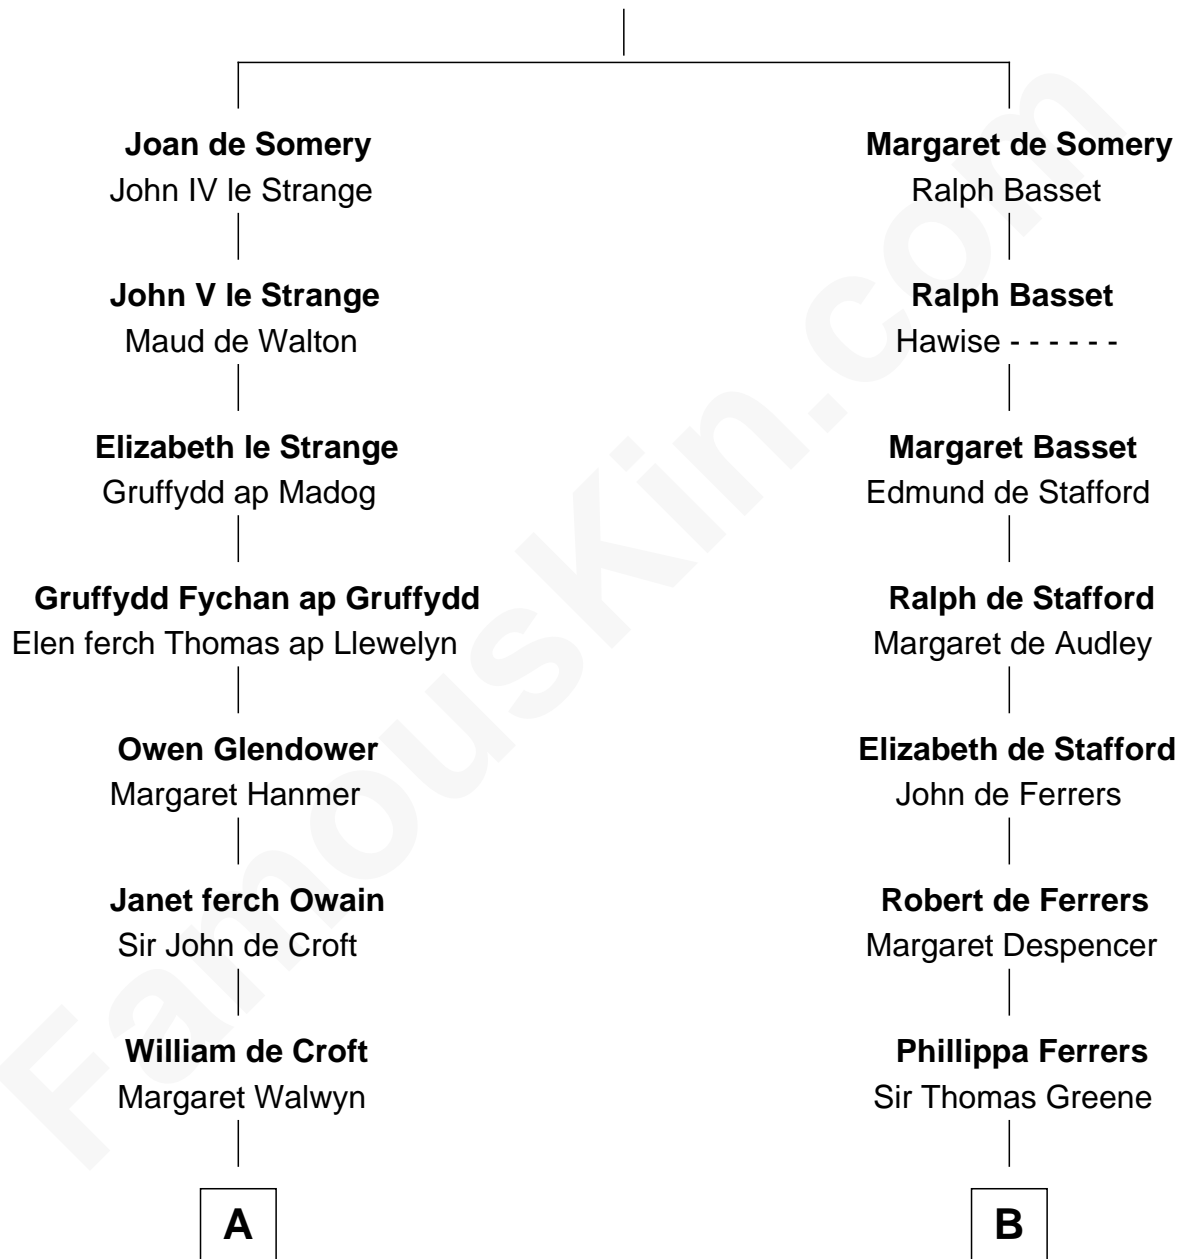

## Relationship Chart of

### Lytton Strachey

Author and Co-Founder of Bloomsbury Group

15th cousin 4 times removed of

**Jonathan Swift**

Author of Gulliver's Travels

**Sir Roger de Somery**

Nichole d'Aubenev

**C**

—  
**Edward Strachey**  
Julia Woodburn Kirkpatrick

—  
**Sir Richard Strachey**  
Jane Maria Grant

—  
**Lytton Strachey**  
*British Author*

FamousKin.com