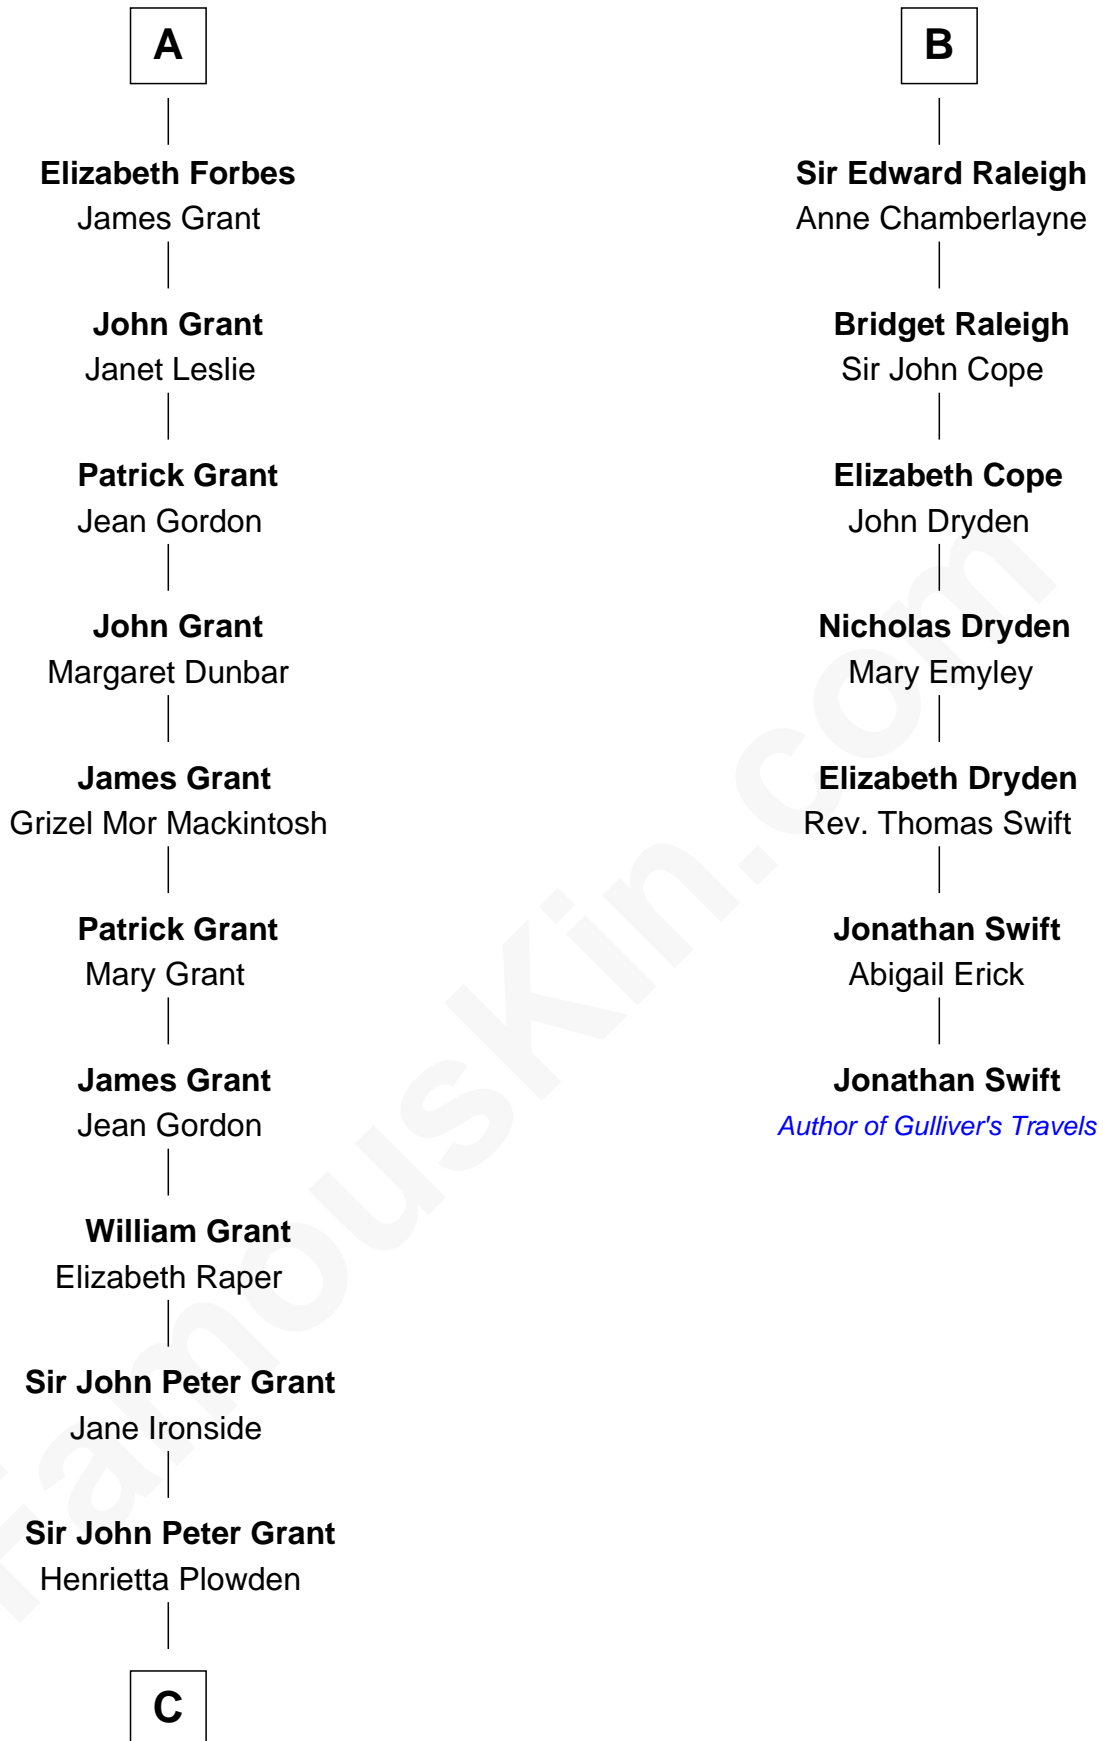

FamousKin.com

Relationship Chart of

Lytton Strachey

Author and Co-Founder of Bloomsbury Group

13th cousin 5 times removed of

Jonathan Swift

Author of Gulliver's Travels

C

—
Jane Maria Grant
Sir Richard Strachey

—
Lytton Strachey
British Author

FamousKin.com