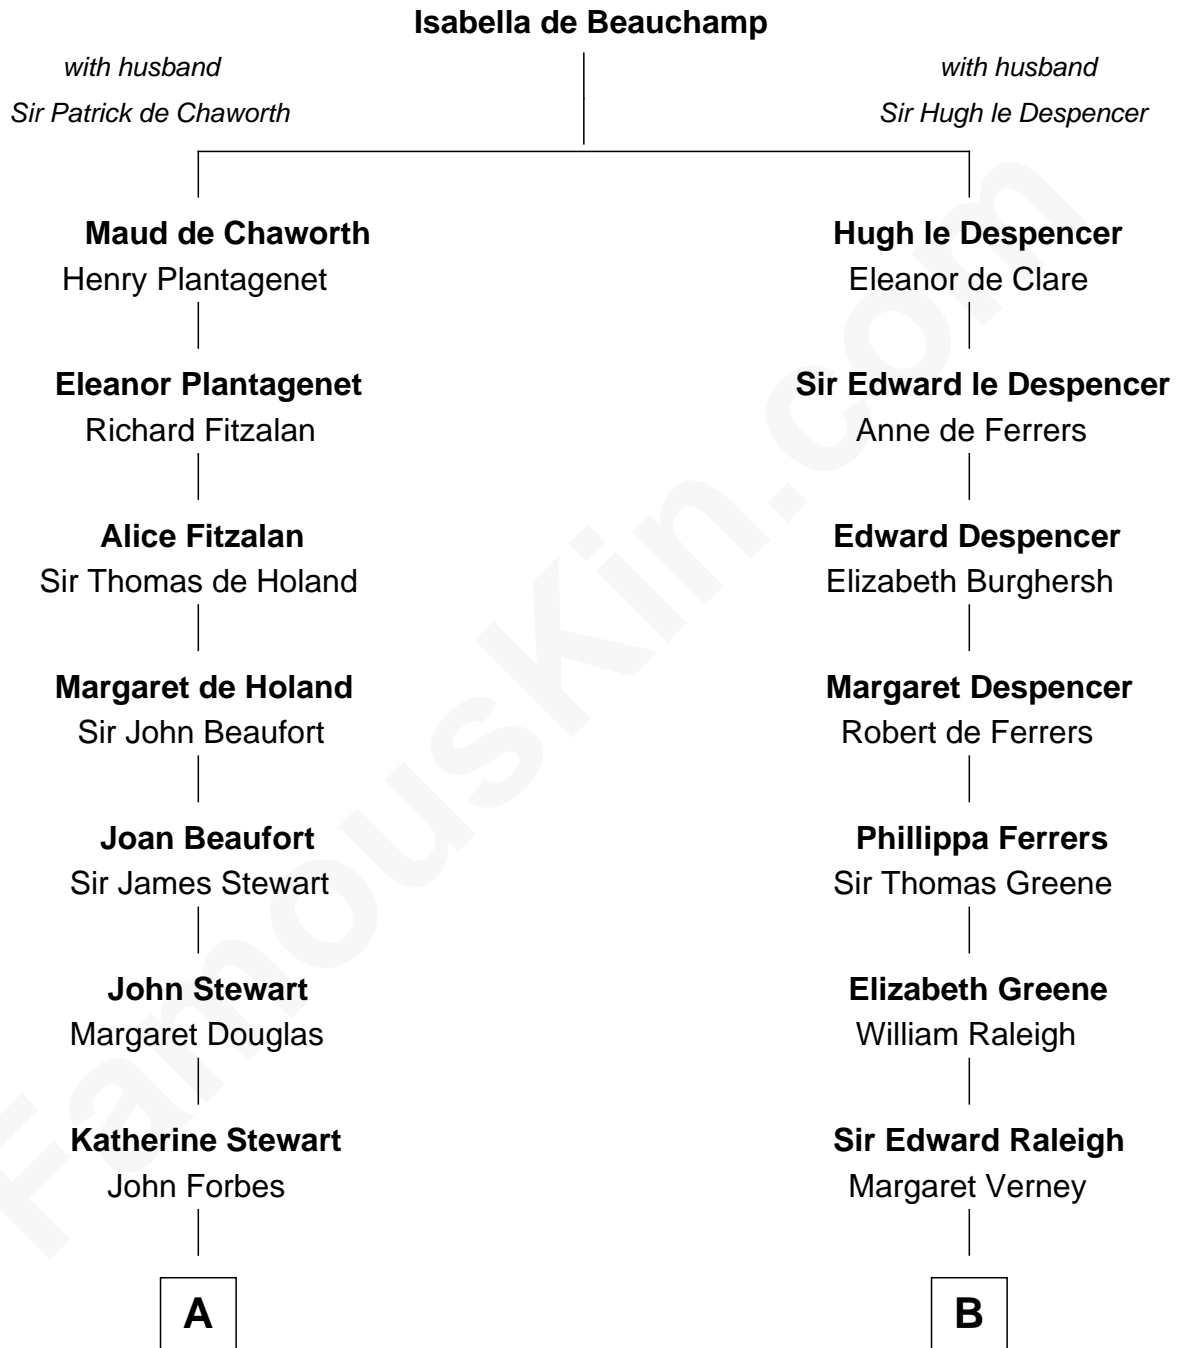

FamousKin.com

Relationship Chart of

Lytton Strachey

Author and Co-Founder of Bloomsbury Group

13th cousin 5 times removed of

Jonathan Swift

Author of Gulliver's Travels

C

—
Jane Maria Grant
Sir Richard Strachey

—
Lytton Strachey
British Author

FamousKin.com