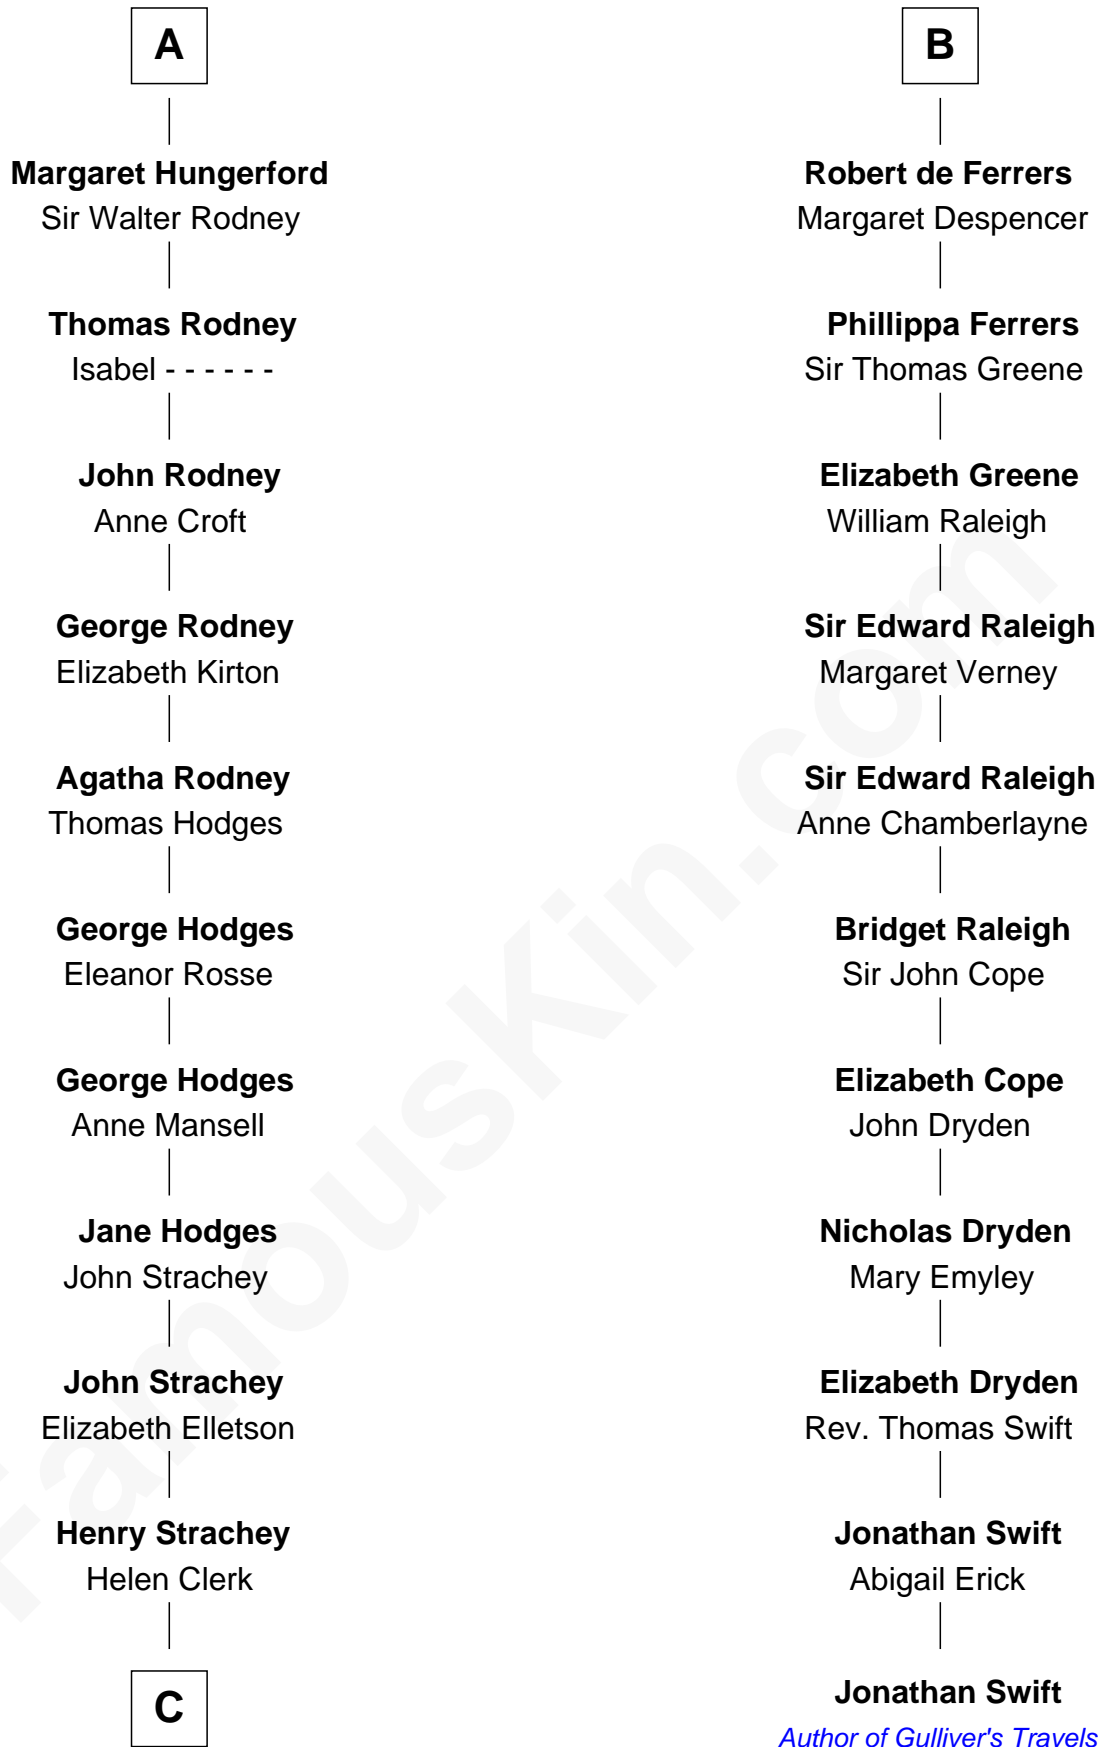

FamousKin.com

Relationship Chart of

Lytton Strachey

Author and Co-Founder of Bloomsbury Group

17th cousin 3 times removed of

Jonathan Swift

Author of Gulliver's Travels

C

—
Sir Henry Strachey

Jane Kelsall

—
Edward Strachey

Julia Woodburn Kirkpatrick

—
Sir Richard Strachey

Jane Maria Grant

—
Lytton Strachey

British Author