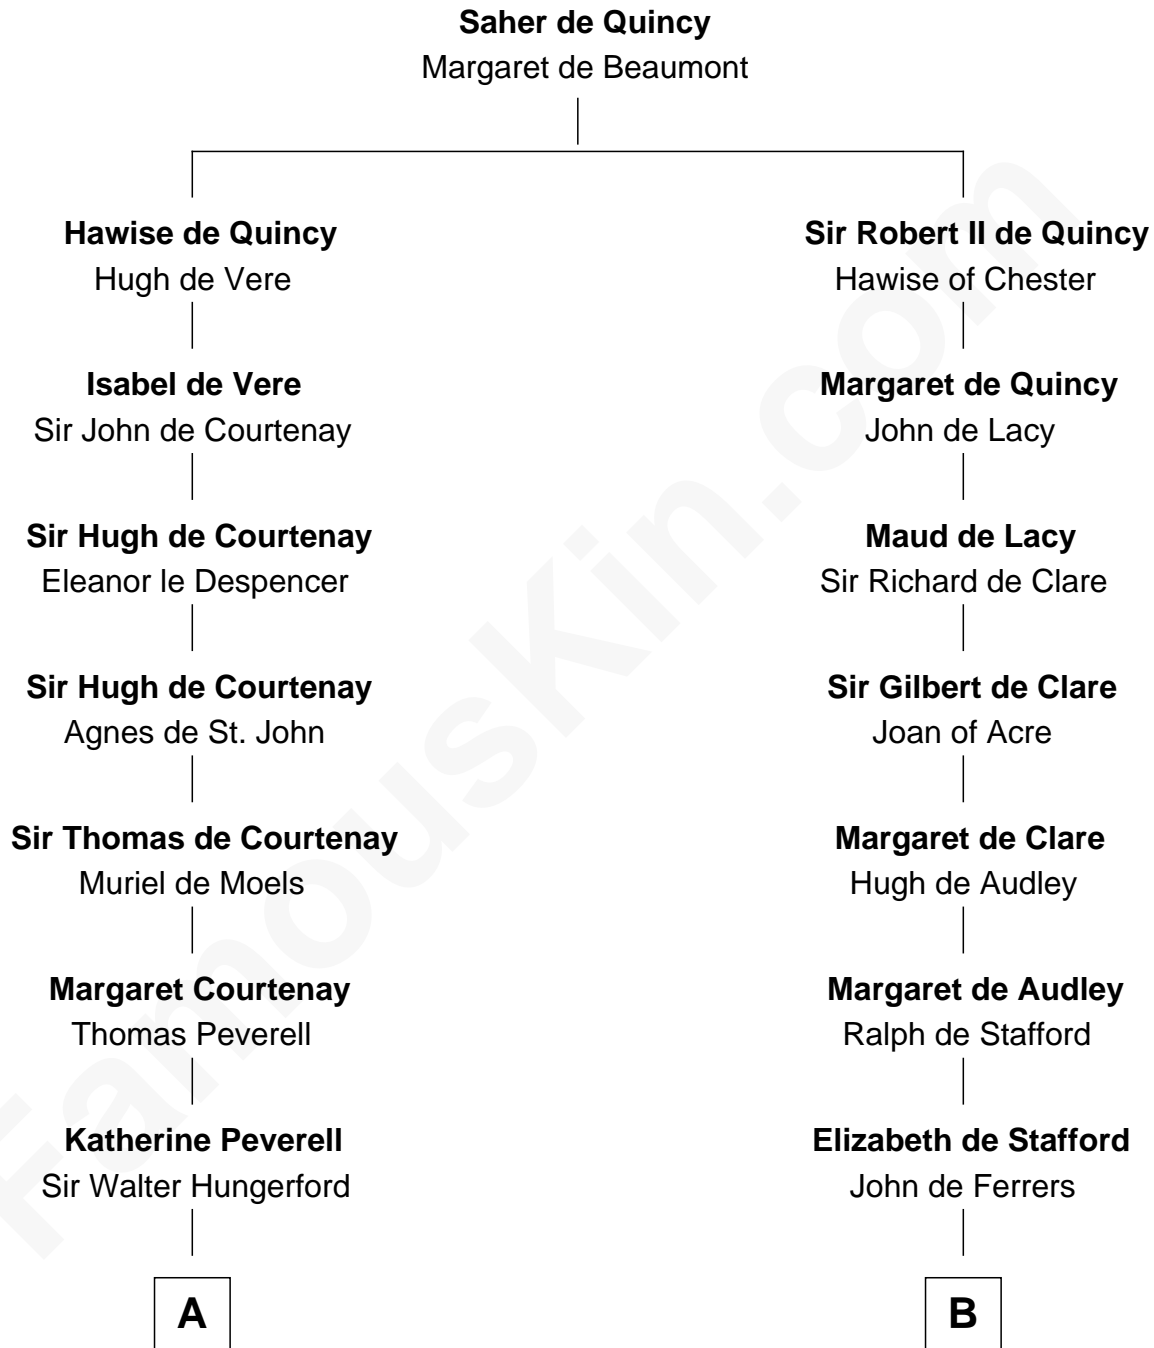

FamousKin.com

Relationship Chart of

Lytton Strachey

Author and Co-Founder of Bloomsbury Group

17th cousin 3 times removed of

Jonathan Swift

Author of Gulliver's Travels

C

—
Sir Henry Strachey

Jane Kelsall

—
Edward Strachey

Julia Woodburn Kirkpatrick

—
Sir Richard Strachey

Jane Maria Grant

—
Lytton Strachey

British Author