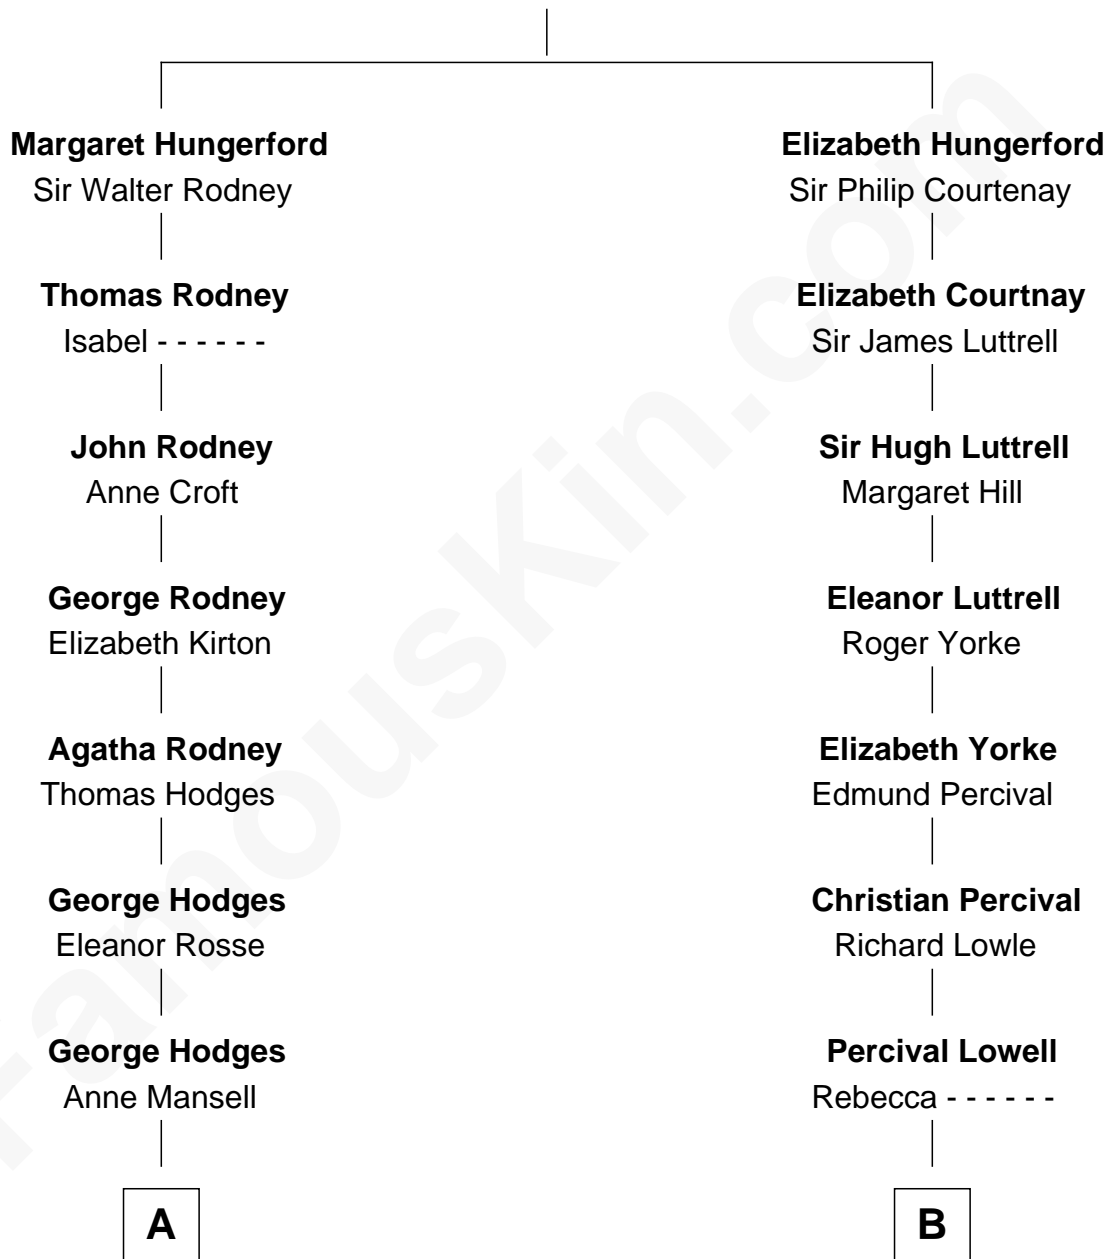

## Relationship Chart of

### Lytton Strachey

*Author and Co-Founder of Bloomsbury Group*

13th cousin of

**Herman Melville**  
*Author of Moby Dick*

**Sir Walter Hungerford**  
Katherine Peverell

**A**

**Jane Hodges**  
John Strachey

**John Strachey**  
Elizabeth Elletson

**Henry Strachey**  
Helen Clerk

**Sir Henry Strachey**  
Jane Kelsall

**Edward Strachey**  
Julia Woodburn Kirkpatrick

**Sir Richard Strachey**  
Jane Maria Grant

**Lytton Strachey**  
*British Author*