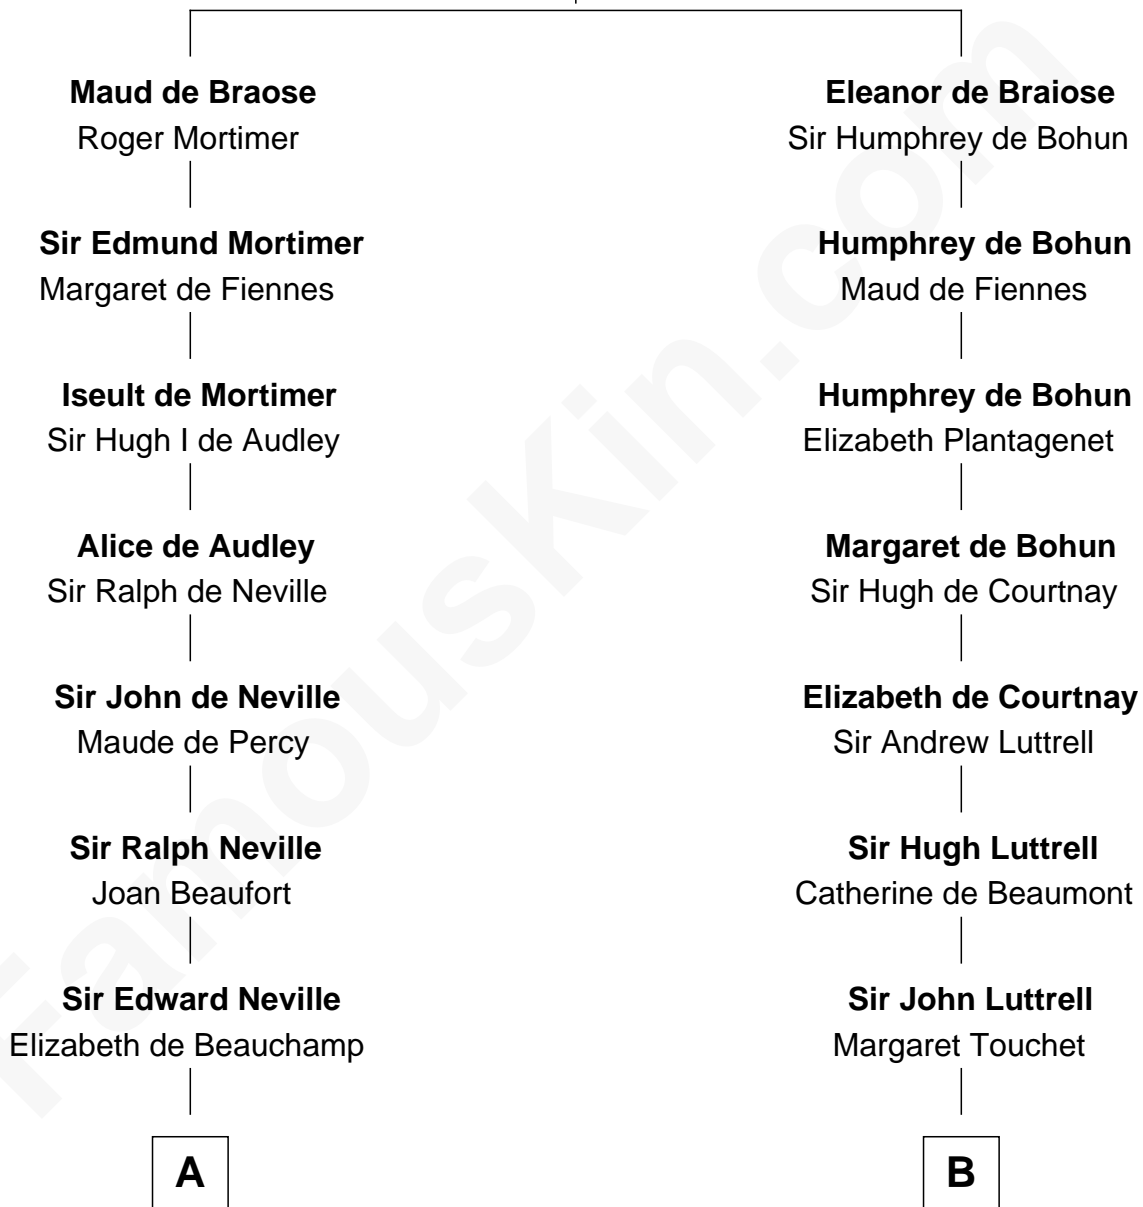

FamousKin.com

Relationship Chart of Lytton Strachey

Author and Co-Founder of Bloomsbury Group

19th cousin of

Herman Melville
Author of *Moby Dick*

William de Braiose
Eva Marshal

C

Edward Strachey
Julia Woodburn Kirkpatrick

Sir Richard Strachey
Jane Maria Grant

Lytton Strachey
British Author

D

Priscilla Scollay
Thomas Melville

Allan Melville
Maria Gansevoort

Herman Melville
Author of Moby Dick

FamousKin.com