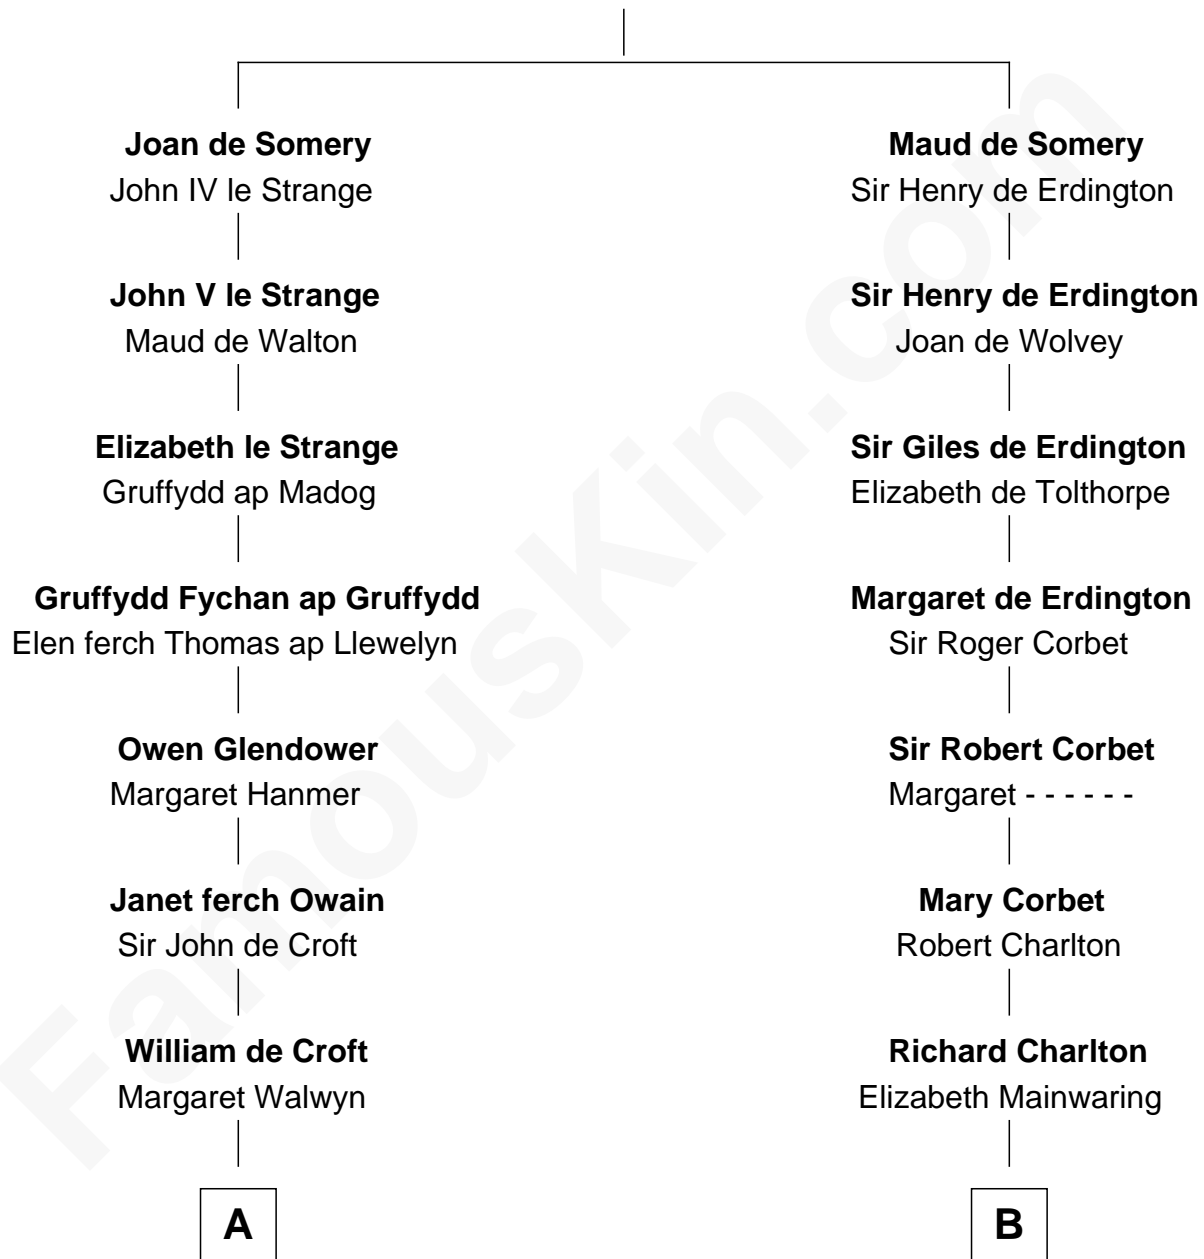

FamousKin.com

Relationship Chart of

Lytton Strachey

Author and Co-Founder of Bloomsbury Group

19th cousin 1 time removed of

Dick Clark

Radio and TV Host

Sir Roger de Somery

Nichole d'Aubenev

C

Edward Strachey
Julia Woodburn Kirkpatrick

Sir Richard Strachey
Jane Maria Grant

Lytton Strachey
British Author

D

George Barnard
Jane Sophia Fuller

Charles Fuller Barnard
Anna May Aldridge