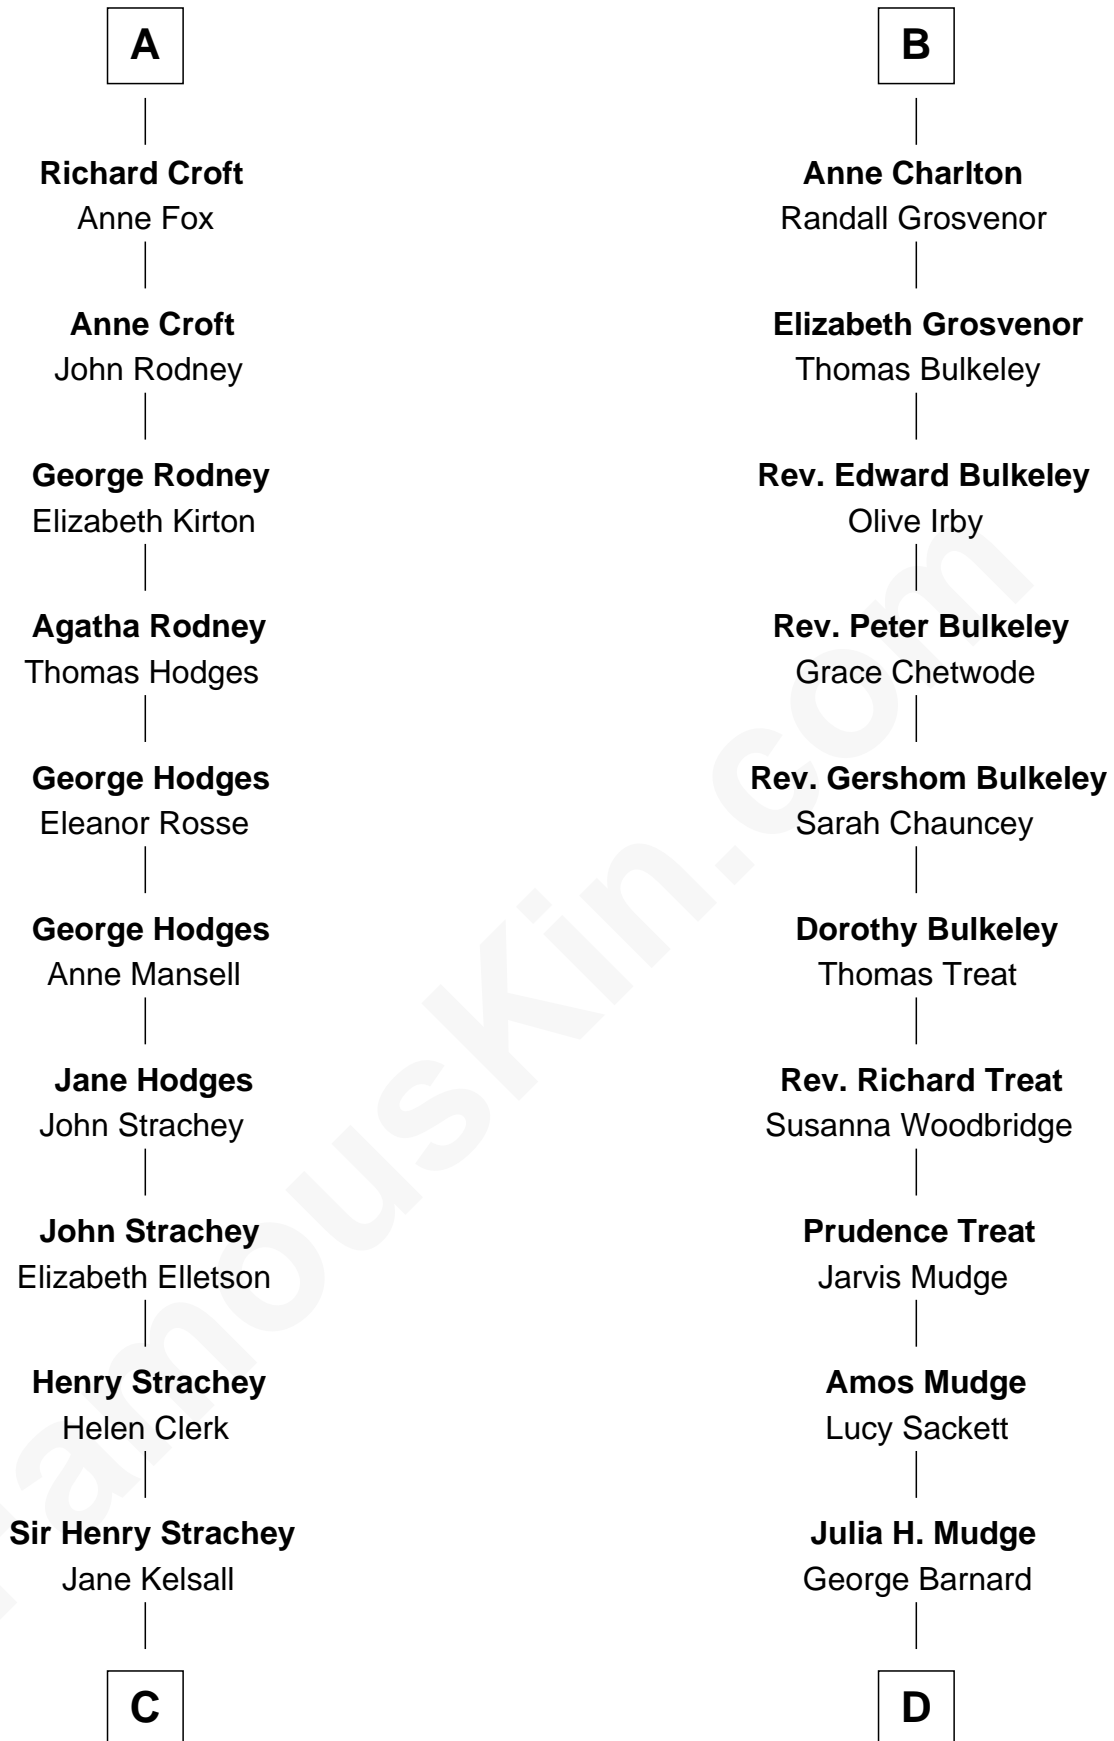

FamousKin.com

Relationship Chart of

Lytton Strachey

Author and Co-Founder of Bloomsbury Group

19th cousin 1 time removed of

Dick Clark

Radio and TV Host

Sir Roger de Somery

Nichole d'Aubenev

C

Edward Strachey
Julia Woodburn Kirkpatrick

Sir Richard Strachey
Jane Maria Grant

Lytton Strachey
British Author

D

George Barnard
Jane Sophia Fuller

Charles Fuller Barnard
Anna May Aldridge