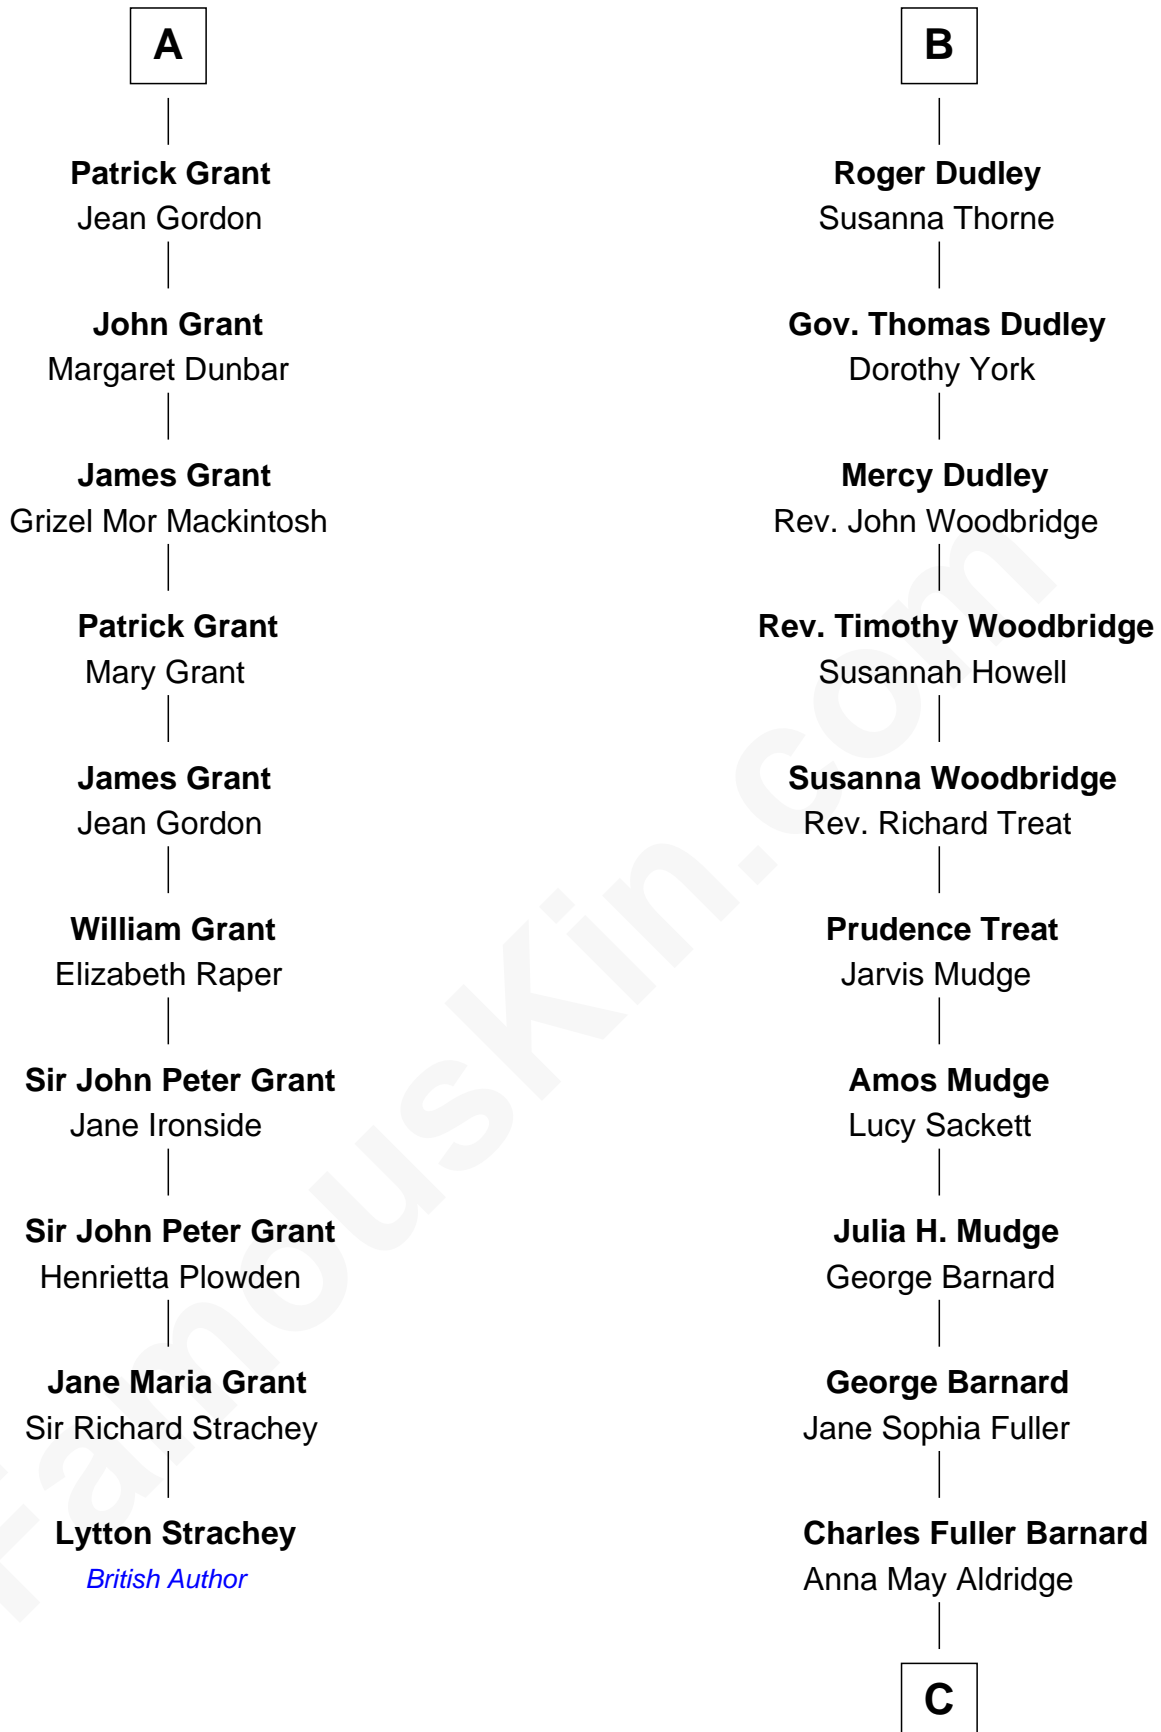

FamousKin.com

Relationship Chart of

Lytton Strachey

Author and Co-Founder of Bloomsbury Group

16th cousin 2 times removed of

Dick Clark

Radio and TV Host

C

Julia Fuller Barnard
Richard Augustus Clark

Dick Clark
Radio and TV Host

FamousKin.com