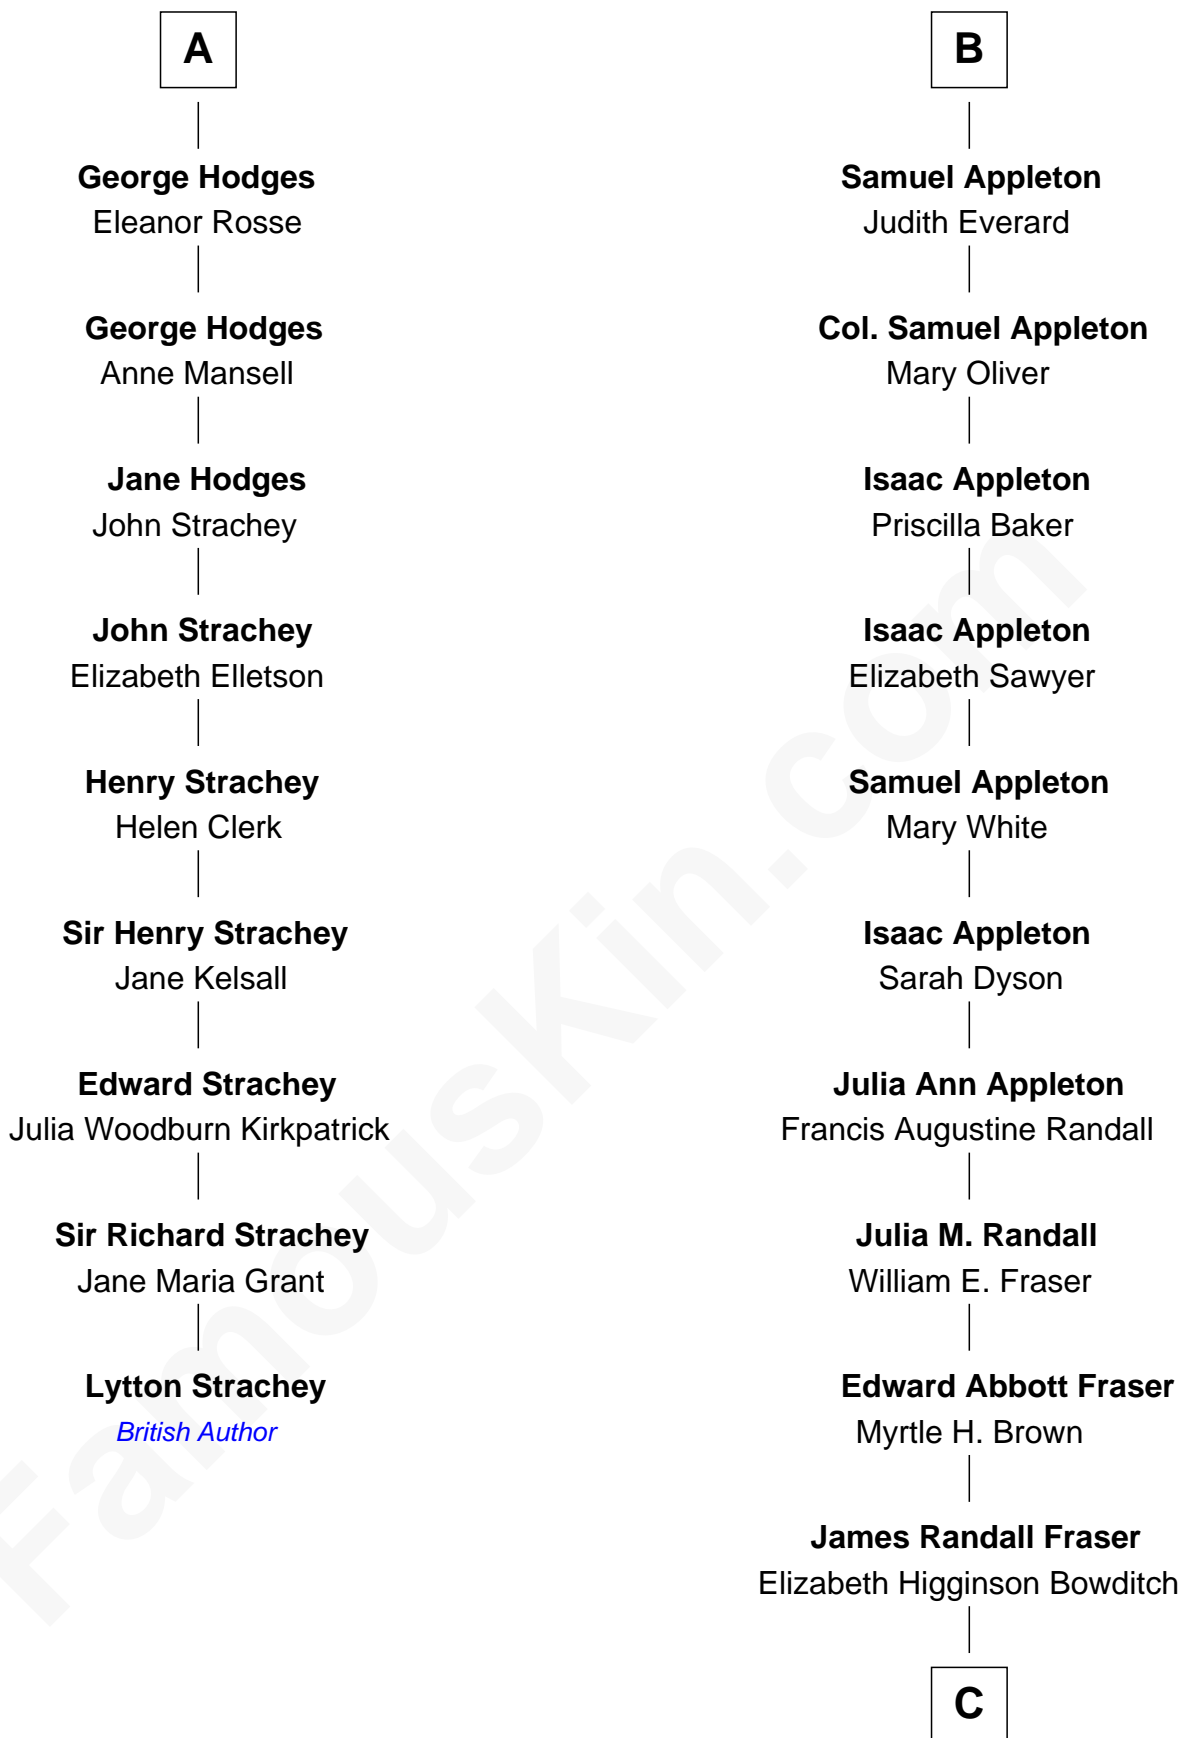

FamousKin.com

Relationship Chart of

Lytton Strachey

Author and Co-Founder of Bloomsbury Group

15th cousin 3 times removed of

James Spader

TV and Movie Actor

Gruffydd Fychan ap Gruffydd

Elen ferch Thomas ap Llewelyn

C

Jean Fraser

Stoddard Greenwood Spader

James Spader

TV and Movie Actor

FamousKin.com