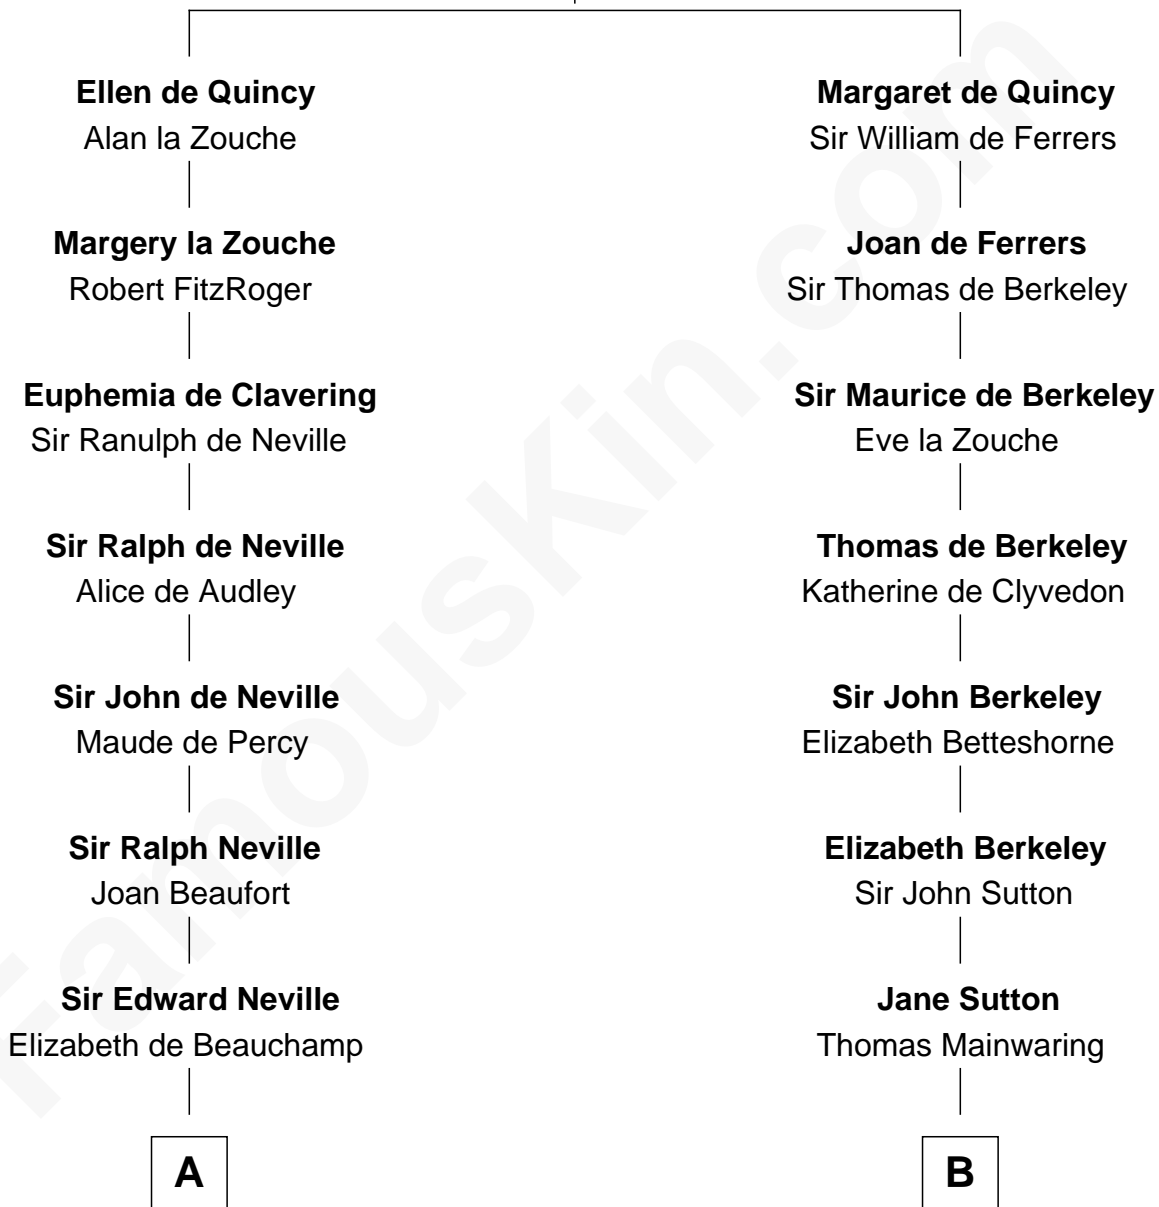

## Relationship Chart of

### Lytton Strachey

Author and Co-Founder of Bloomsbury Group

19th cousin 2 times removed of

**Illeana Douglas**

TV and Movie Actress

**Sir Roger de Quincy**

Helen of Galloway

**C**

**Edward Strachey**  
Julia Woodburn Kirkpatrick

**Sir Richard Strachey**  
Jane Maria Grant

**Lytton Strachey**  
*British Author*

**D**

**Emma Jane Douglas**  
Col. George Taliaferro Shackelford

**Lena Priscilla Shackelford**  
Edouard Gregory Hesselberg