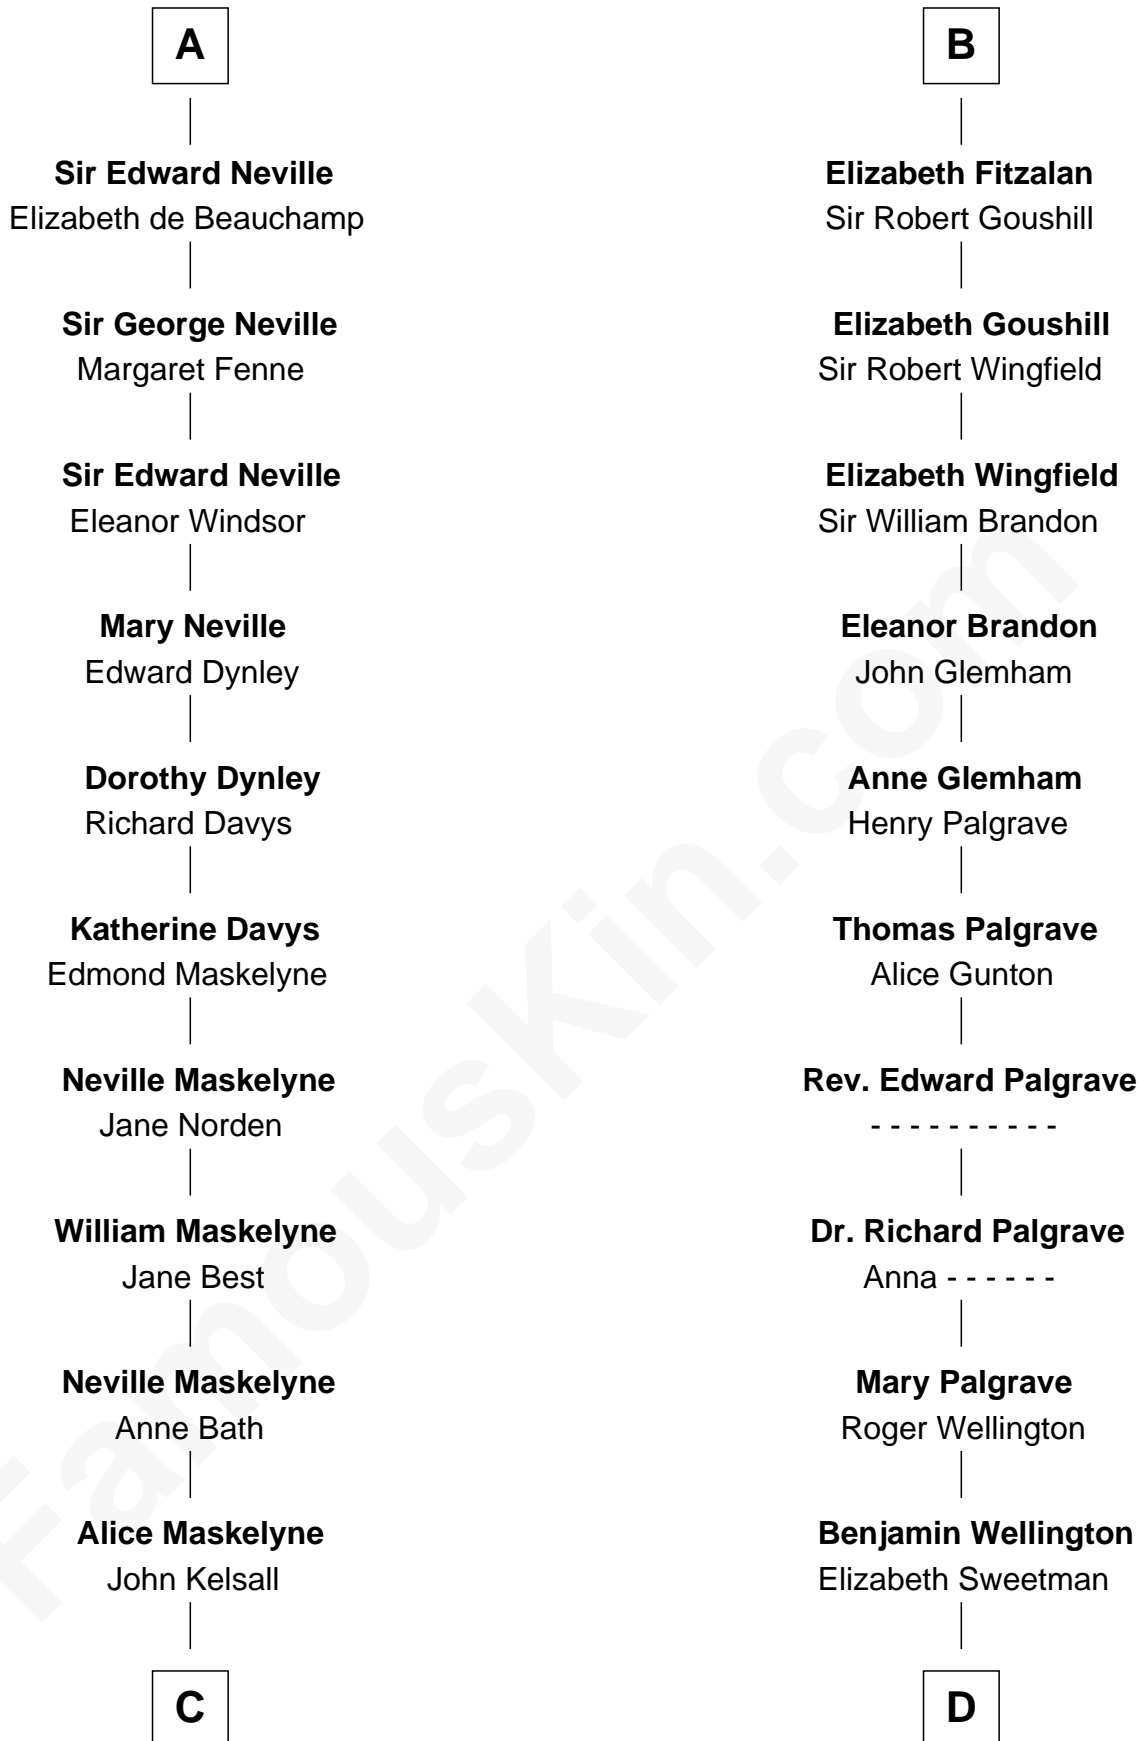

FamousKin.com

Relationship Chart of

Lytton Strachey

Author and Co-Founder of Bloomsbury Group

20th cousin 1 time removed of

Shubael D. Childs

Founder of S.D. Childs & Company

C

Jane Kelsall
Sir Henry Strachey

Edward Strachey
Julia Woodburn Kirkpatrick

Sir Richard Strachey
Jane Maria Grant

Lytton Strachey
British Author

D

Elizabeth Wellington
John Fay

Benjamin Fay
Martha Miles

Benjamin Fay
Beulah Stow