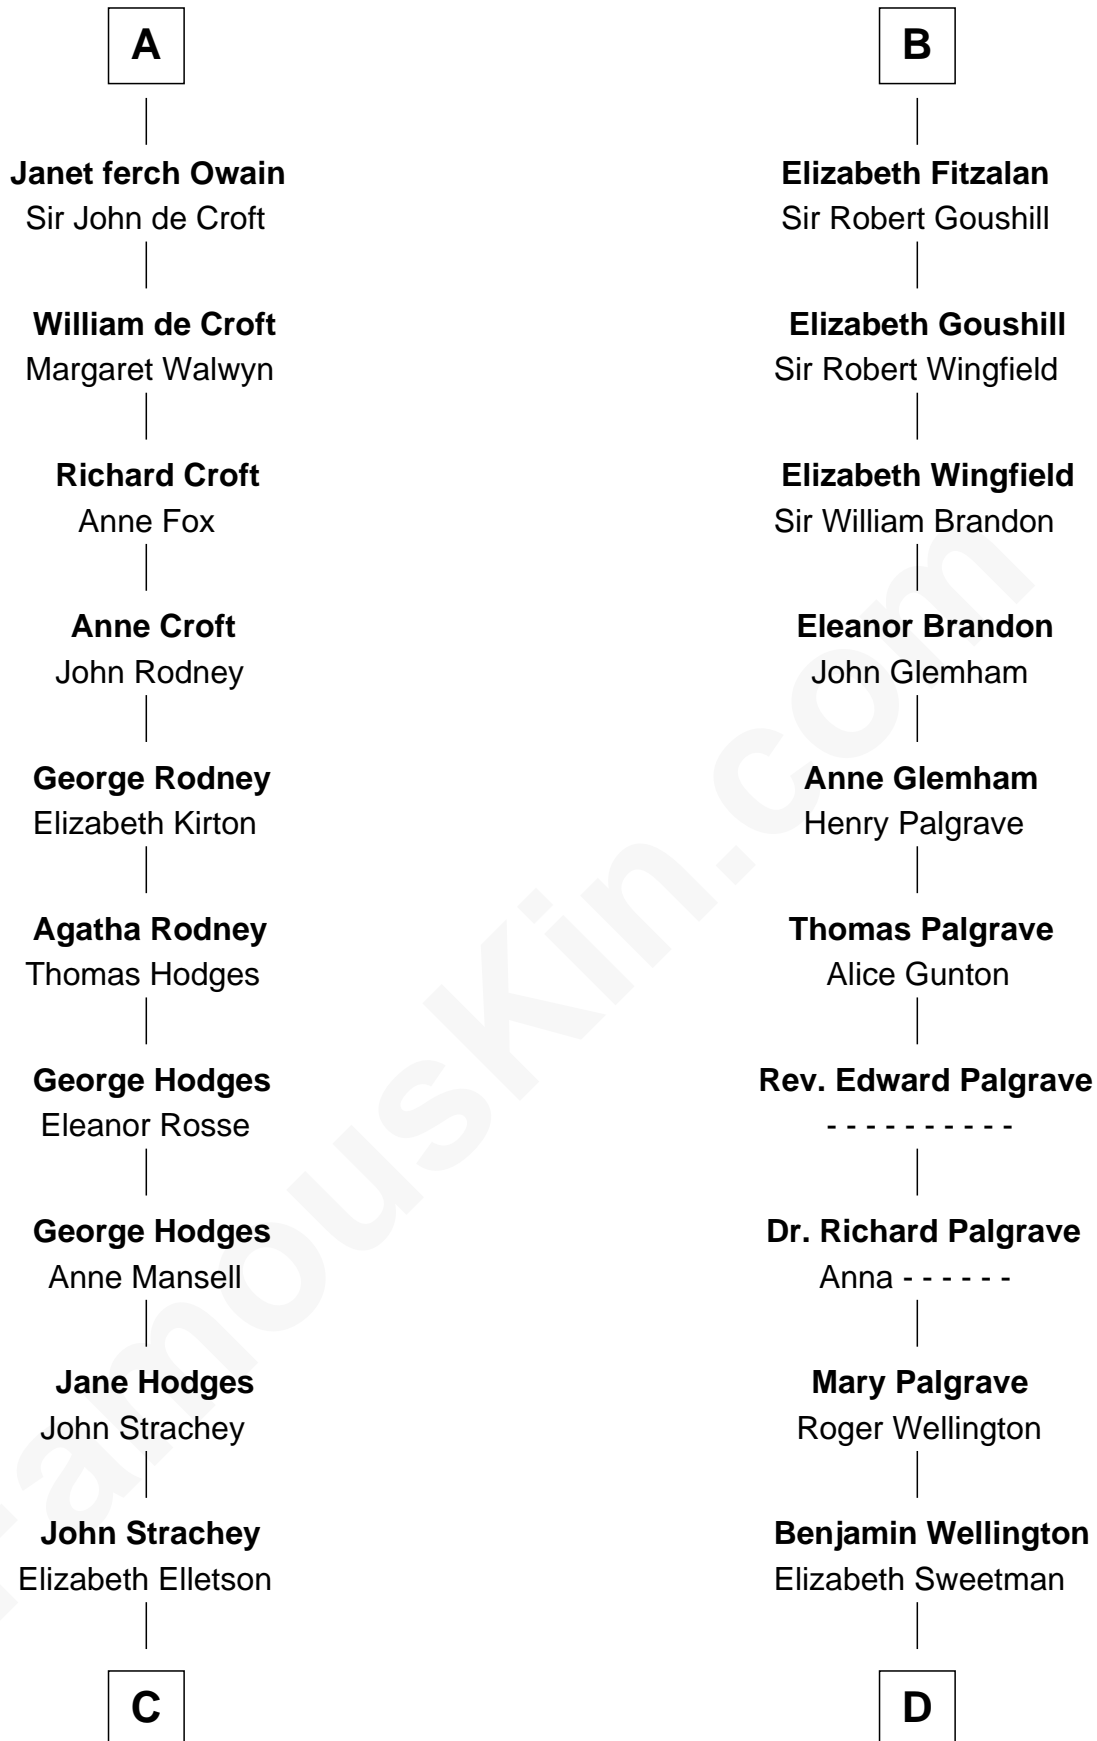

FamousKin.com

Relationship Chart of

Lytton Strachey

Author and Co-Founder of Bloomsbury Group

21st cousin of

Shubael D. Childs

Founder of S.D. Childs & Company

Bertrade de Montfort

Hugh de Kevelioc

C

Henry Strachey

Helen Clerk

Sir Henry Strachey

Jane Kelsall

Edward Strachey

Julia Woodburn Kirkpatrick