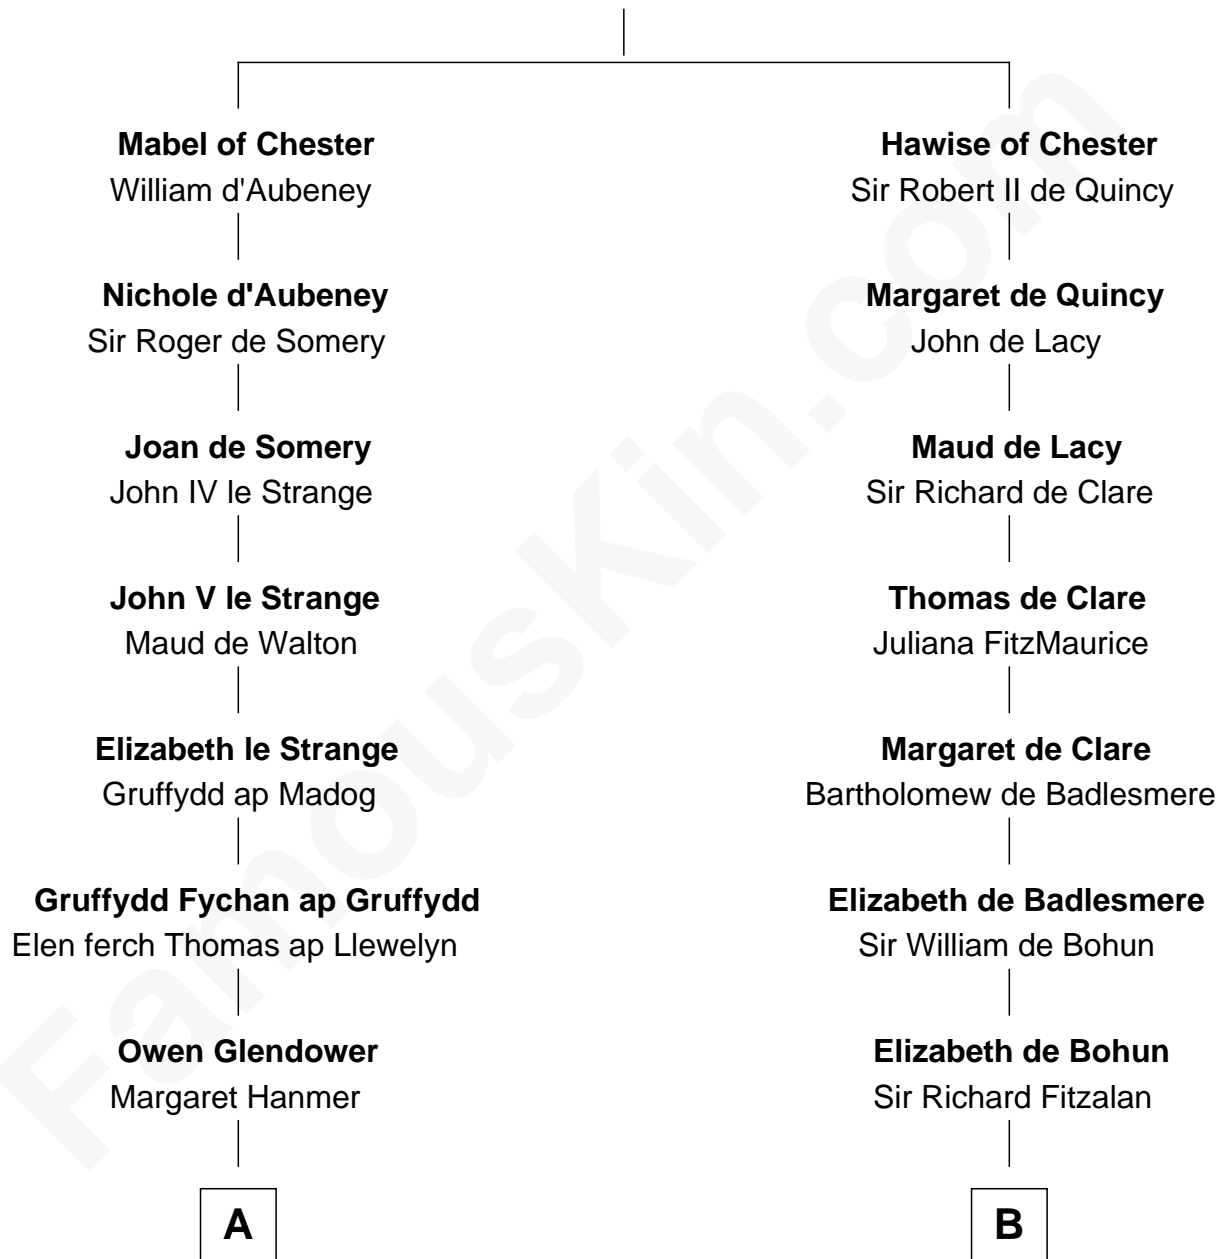

FamousKin.com

Relationship Chart of

Lytton Strachey

Author and Co-Founder of Bloomsbury Group

21st cousin of

Shubael D. Childs

Founder of S.D. Childs & Company

Bertrade de Montfort

Hugh de Kevelioc

C

Henry Strachey

Helen Clerk

Sir Henry Strachey

Jane Kelsall

Edward Strachey

Julia Woodburn Kirkpatrick