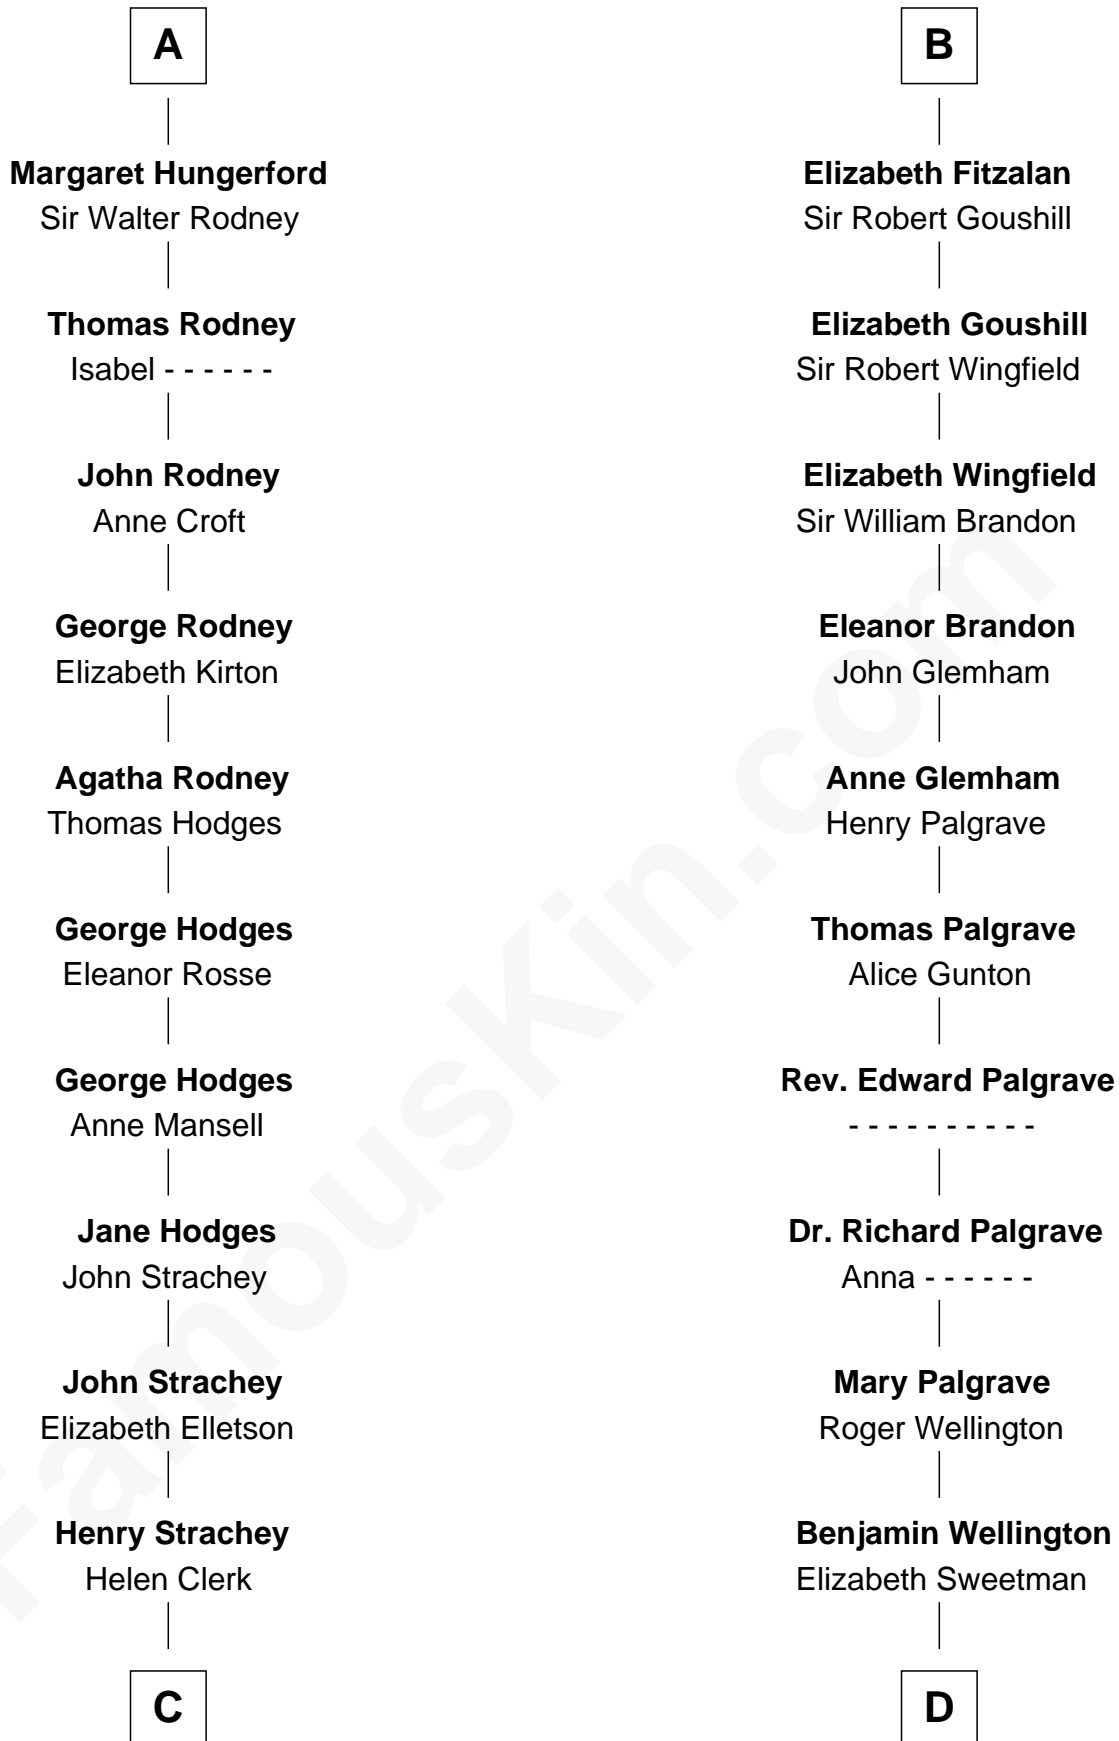

FamousKin.com

Relationship Chart of

Lytton Strachey

Author and Co-Founder of Bloomsbury Group

20th cousin 1 time removed of

Shubael D. Childs

Founder of S.D. Childs & Company

C

Sir Henry Strachey

Jane Kelsall

Edward Strachey

Julia Woodburn Kirkpatrick

Sir Richard Strachey

Jane Maria Grant

Lytton Strachey

British Author