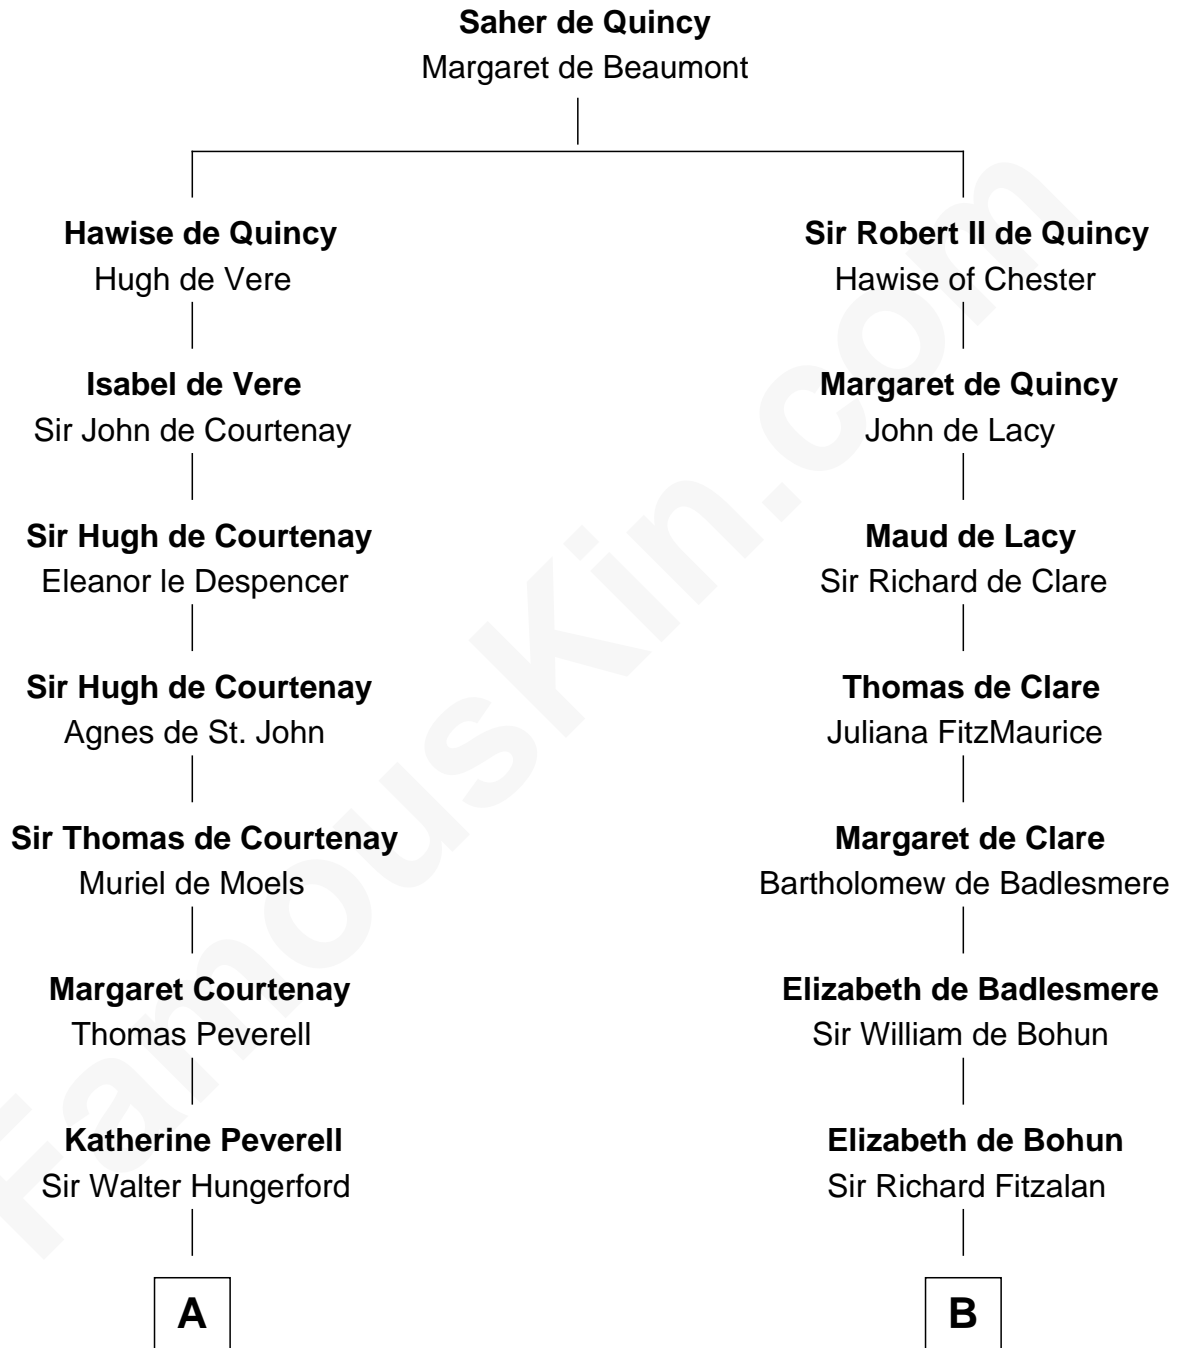

FamousKin.com

Relationship Chart of

Lytton Strachey

Author and Co-Founder of Bloomsbury Group

20th cousin 1 time removed of

Shubael D. Childs

Founder of S.D. Childs & Company

C

Sir Henry Strachey

Jane Kelsall

Edward Strachey

Julia Woodburn Kirkpatrick

Sir Richard Strachey

Jane Maria Grant

Lytton Strachey

British Author