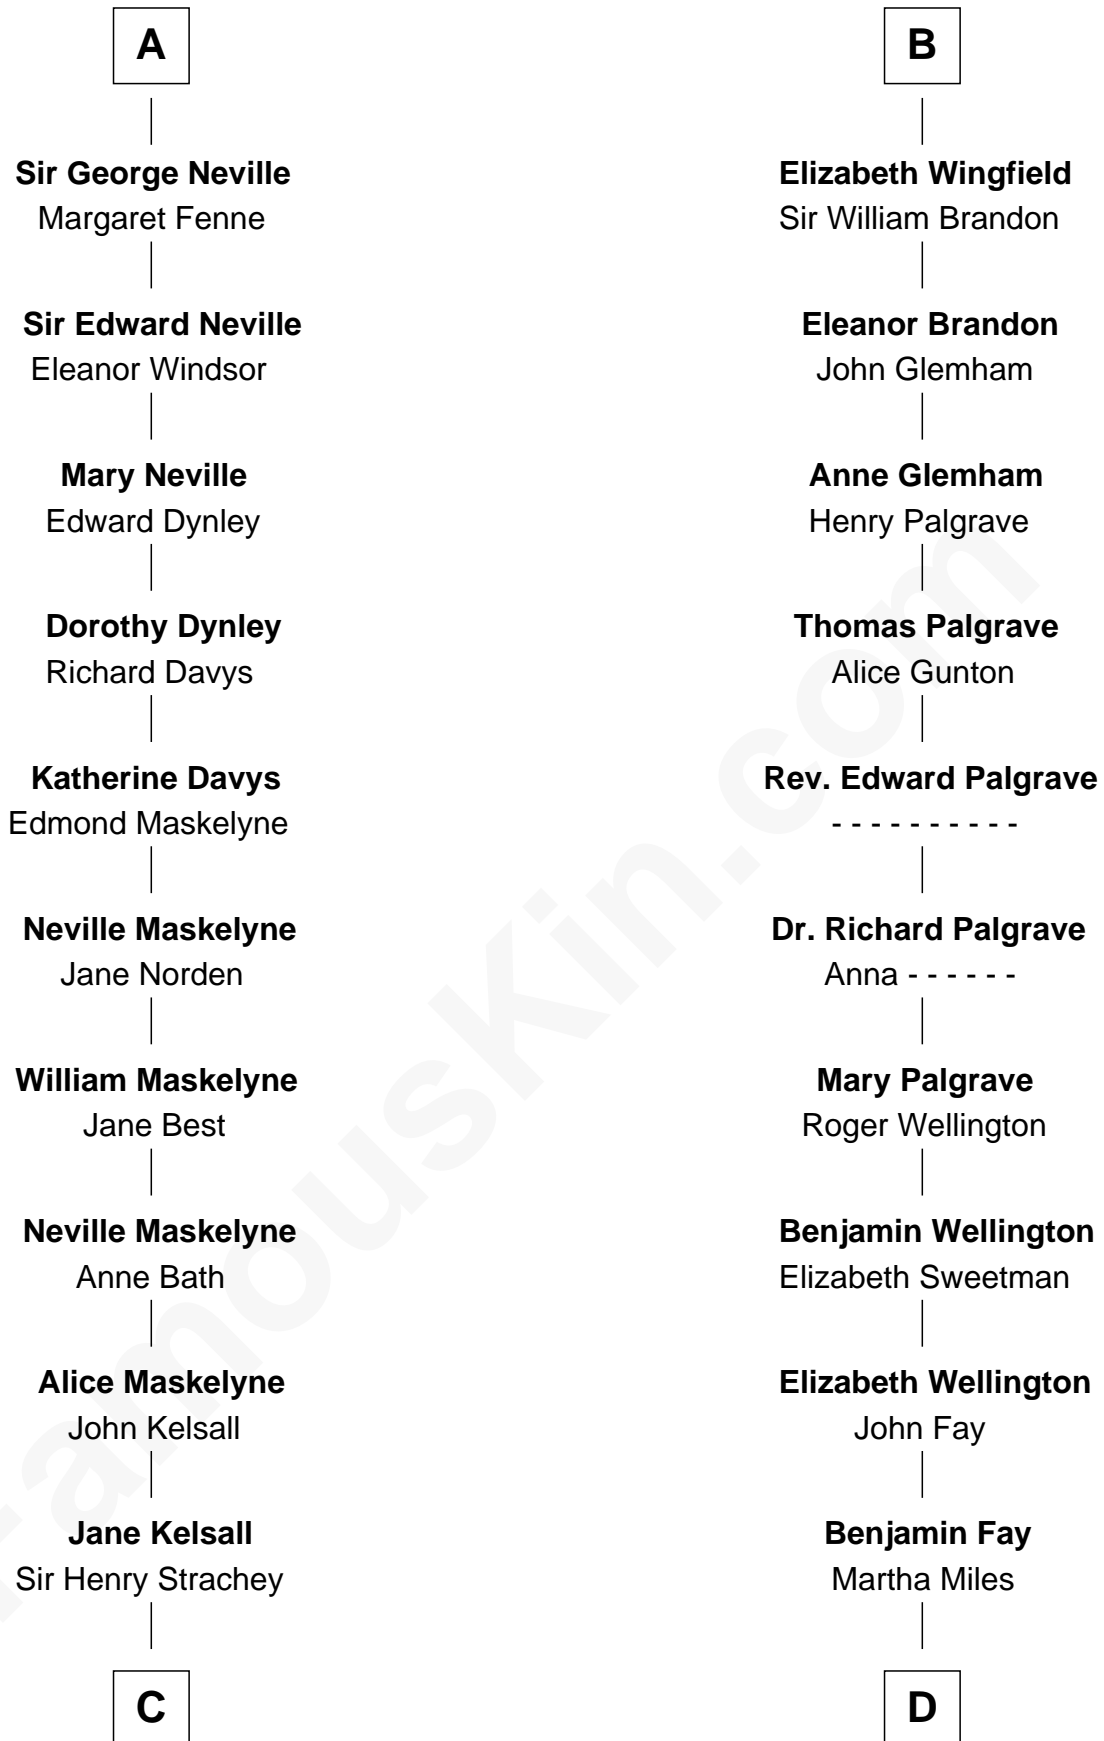

FamousKin.com

Relationship Chart of

Lytton Strachey

Author and Co-Founder of Bloomsbury Group

19th cousin of

Shubael D. Childs

Founder of S.D. Childs & Company

William de Braiose

Eva Marshal

C

Edward Strachey
Julia Woodburn Kirkpatrick

Sir Richard Strachey
Jane Maria Grant

Lytton Strachey
British Author

D

Benjamin Fay
Beulah Stow

Beulah Fay
Josiah Childs