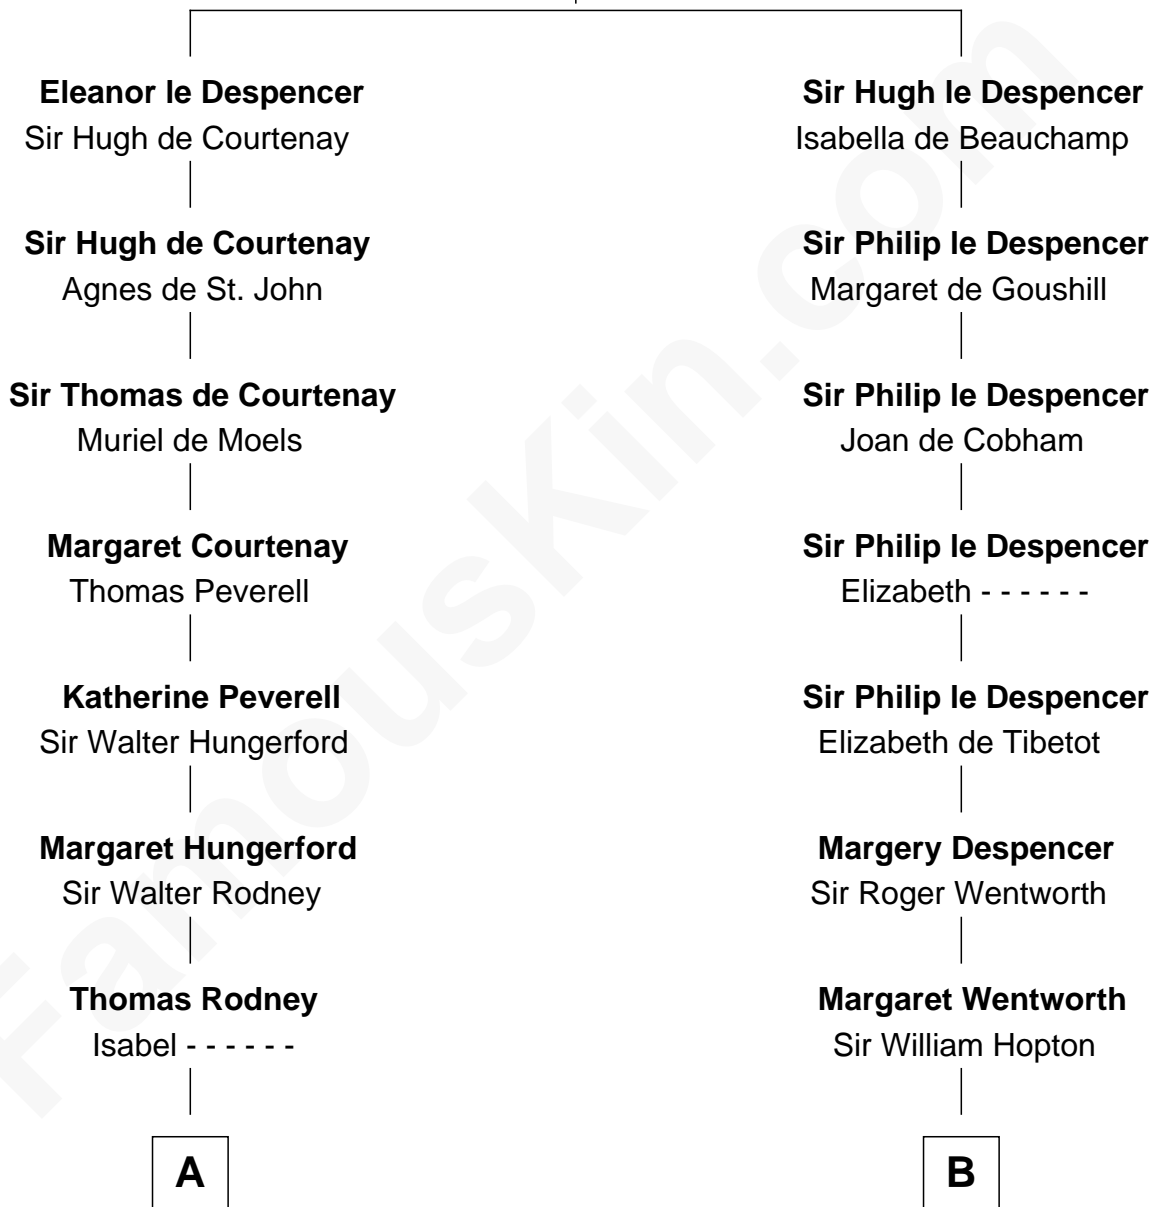

FamousKin.com

Relationship Chart of

Lytton Strachey

Author and Co-Founder of Bloomsbury Group

17th cousin 1 time removed of

Thomas Jefferson

3rd U.S. President and Signer of the Declaration of Independence

Sir Hugh le Despencer

Aveline Basset

C

—
Sir Richard Strachey

Jane Maria Grant

—
Lytton Strachey

British Author

FamousKin.com