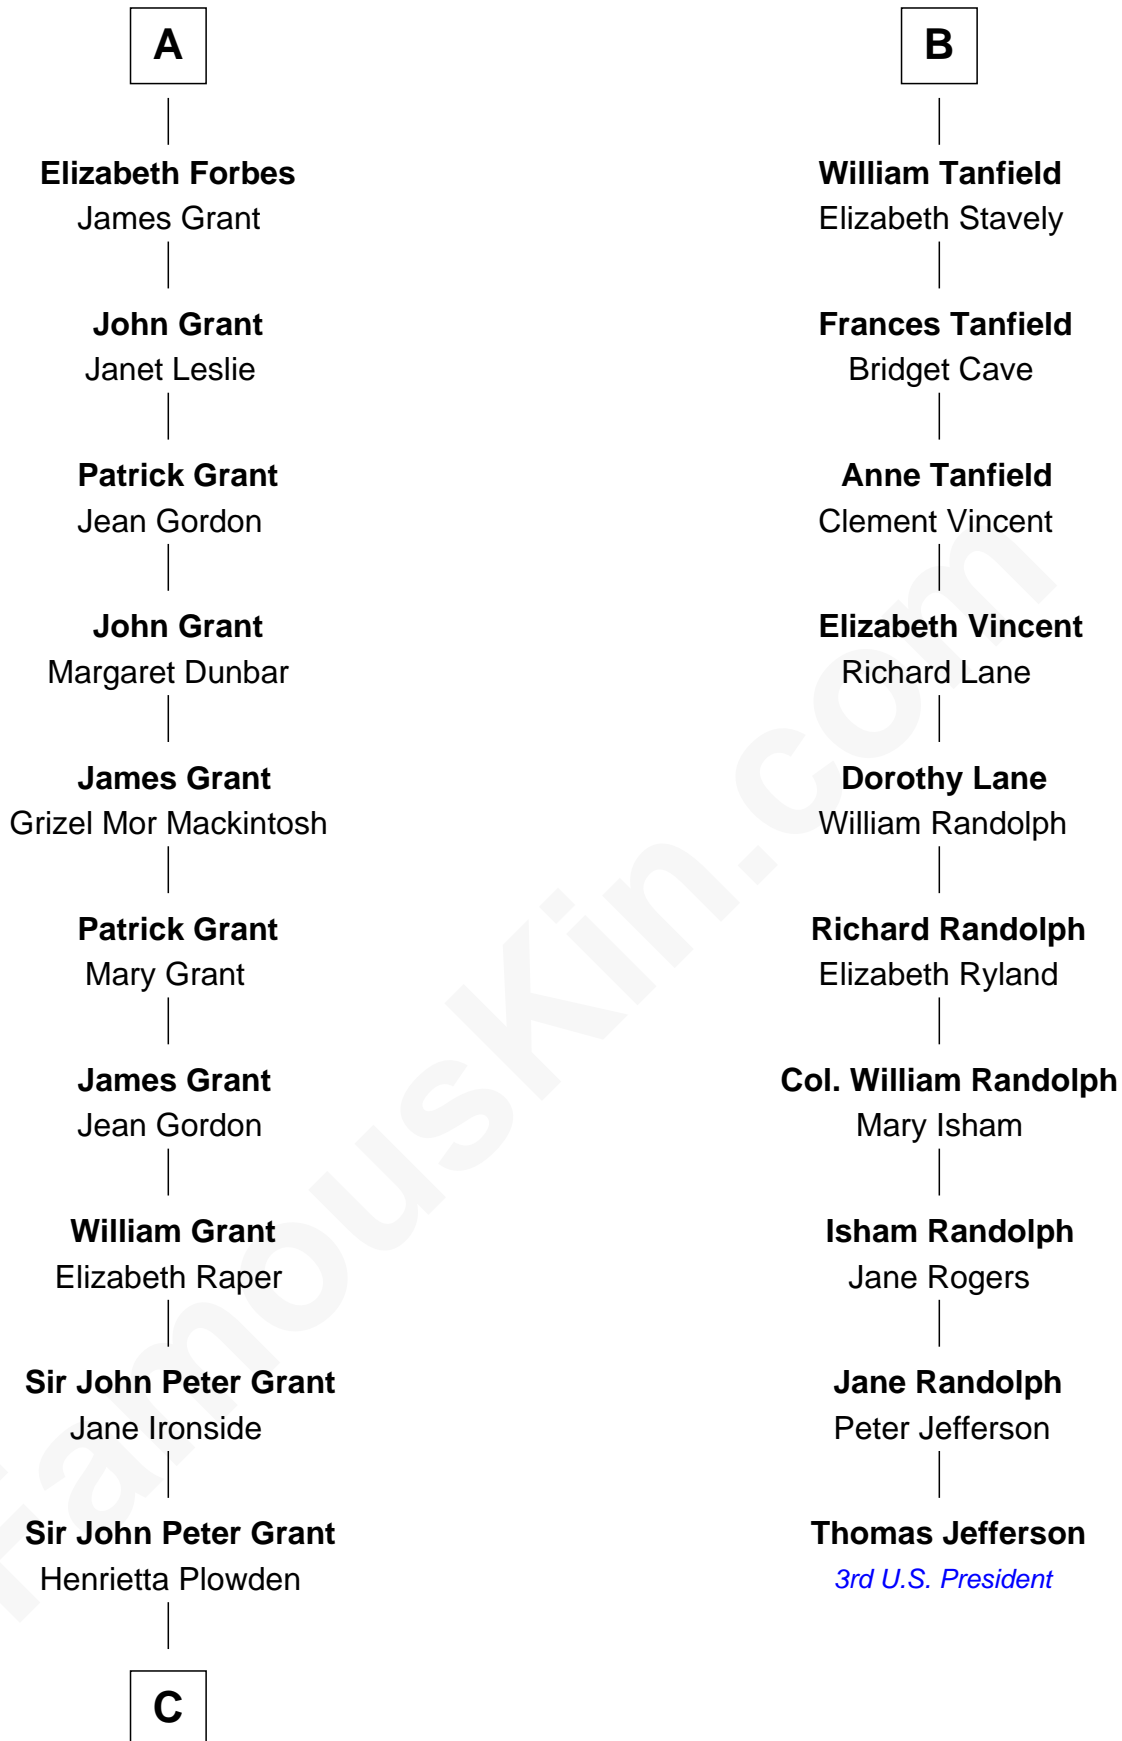

FamousKin.com

Relationship Chart of

Lytton Strachey

Author and Co-Founder of Bloomsbury Group

16th cousin 2 times removed of

Thomas Jefferson

3rd U.S. President and Signer of the Declaration of Independence

C

—
Jane Maria Grant
Sir Richard Strachey

—
Lytton Strachey
British Author

FamousKin.com