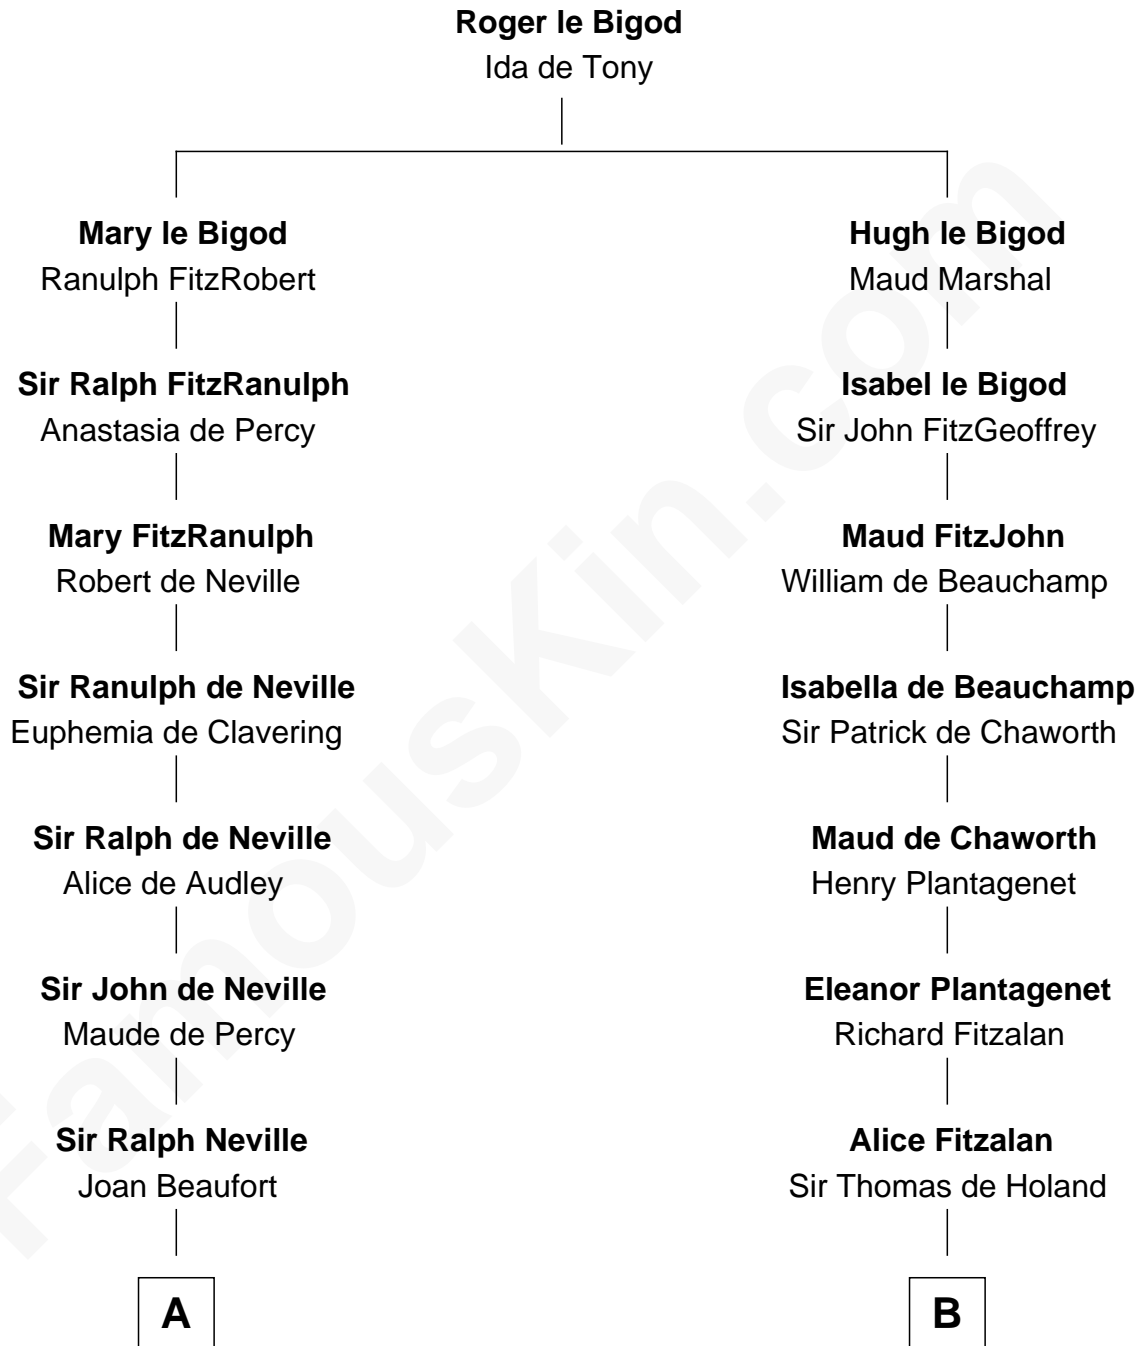

FamousKin.com

Relationship Chart of Lytton Strachey

Author and Co-Founder of Bloomsbury Group

20th cousin 1 time removed of

Alexander Hamilton

1st U.S. Secretary of the Treasury

C

Jane Kelsall
Sir Henry Strachey

Edward Strachey
Julia Woodburn Kirkpatrick

Sir Richard Strachey
Jane Maria Grant

Lytton Strachey
British Author

D

Alexander Cunningham
Janet Cunningham

Rebecca Cunningham
John Hamilton

Alexander Hamilton
Elizabeth Pollock