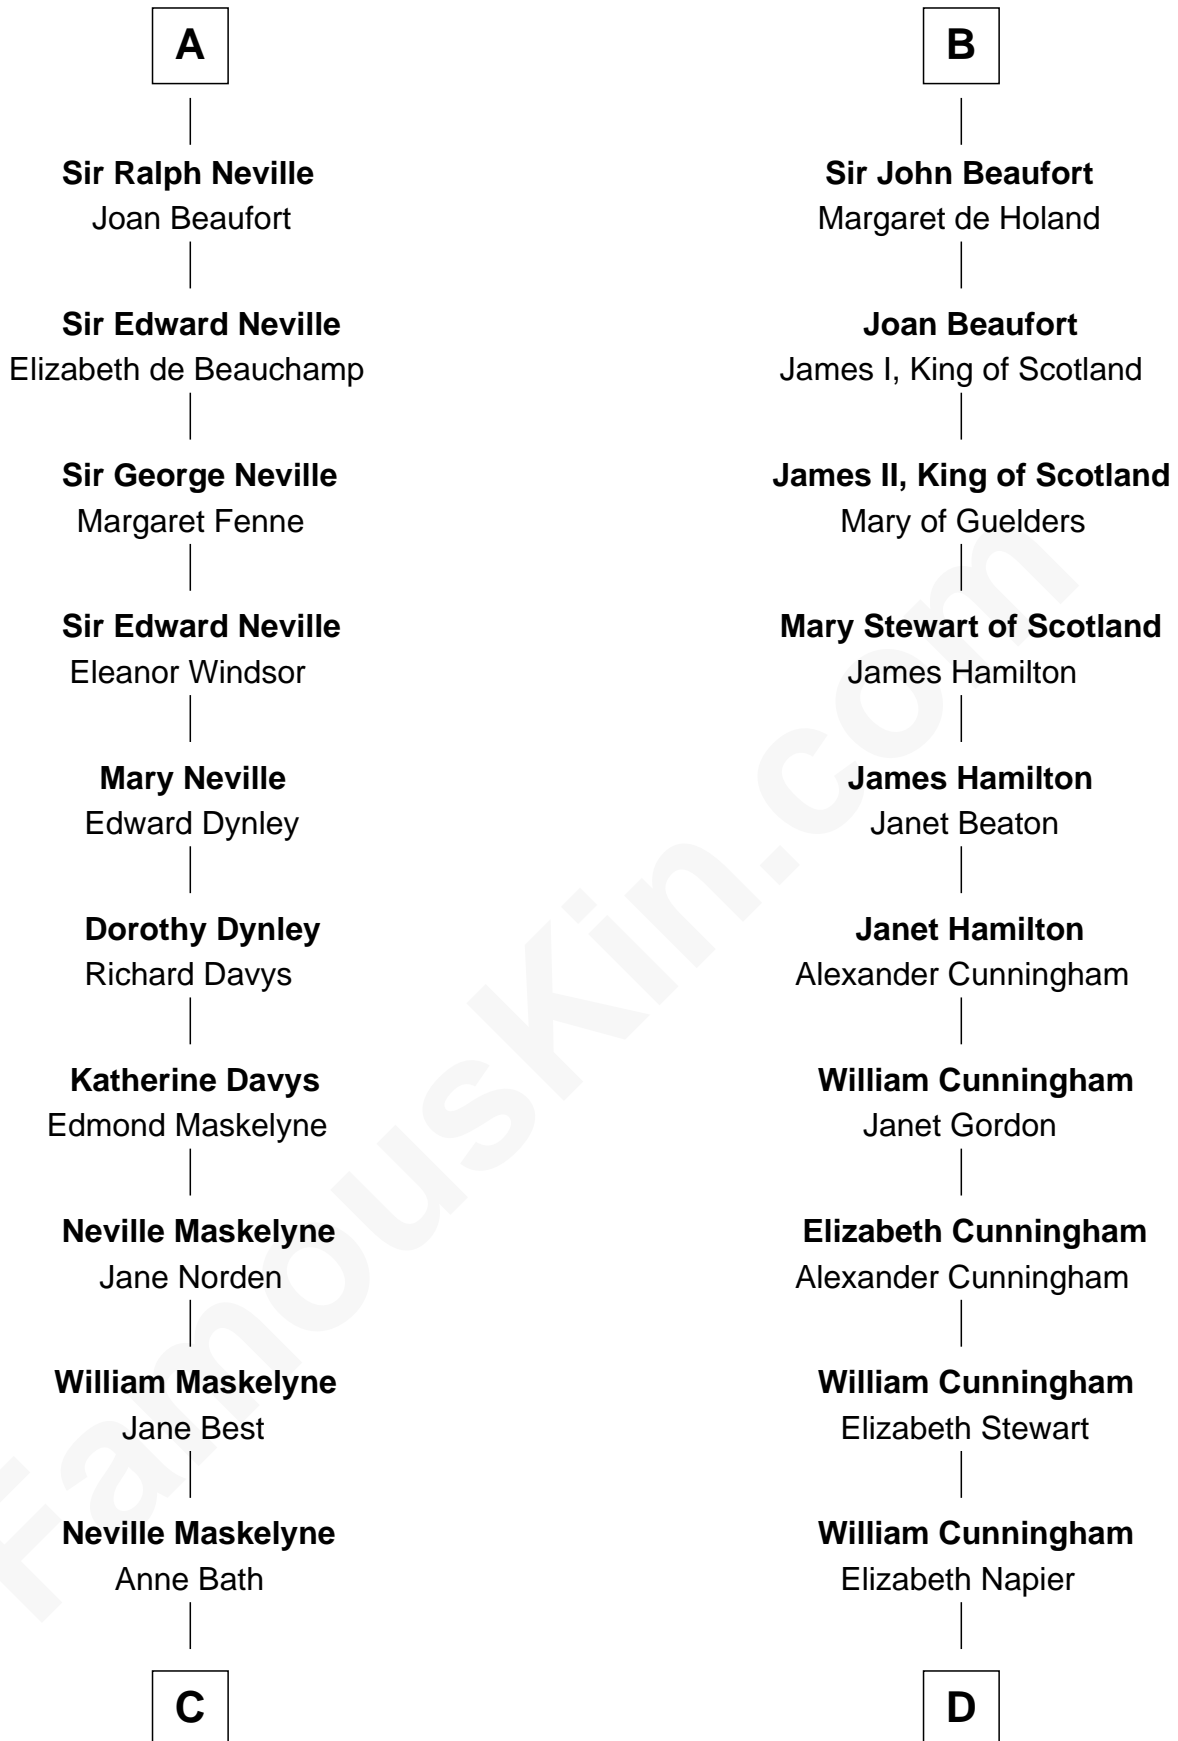

## Relationship Chart of Lytton Strachey

*Author and Co-Founder of Bloomsbury Group*

21st cousin of

**Alexander Hamilton**

*1st U.S. Secretary of the Treasury*

**C**

**Alice Maskelyne**

John Kelsall

**Jane Kelsall**

Sir Henry Strachey

**Edward Strachey**

Julia Woodburn Kirkpatrick

**Sir Richard Strachey**

Jane Maria Grant

**Lytton Strachey**

*British Author*