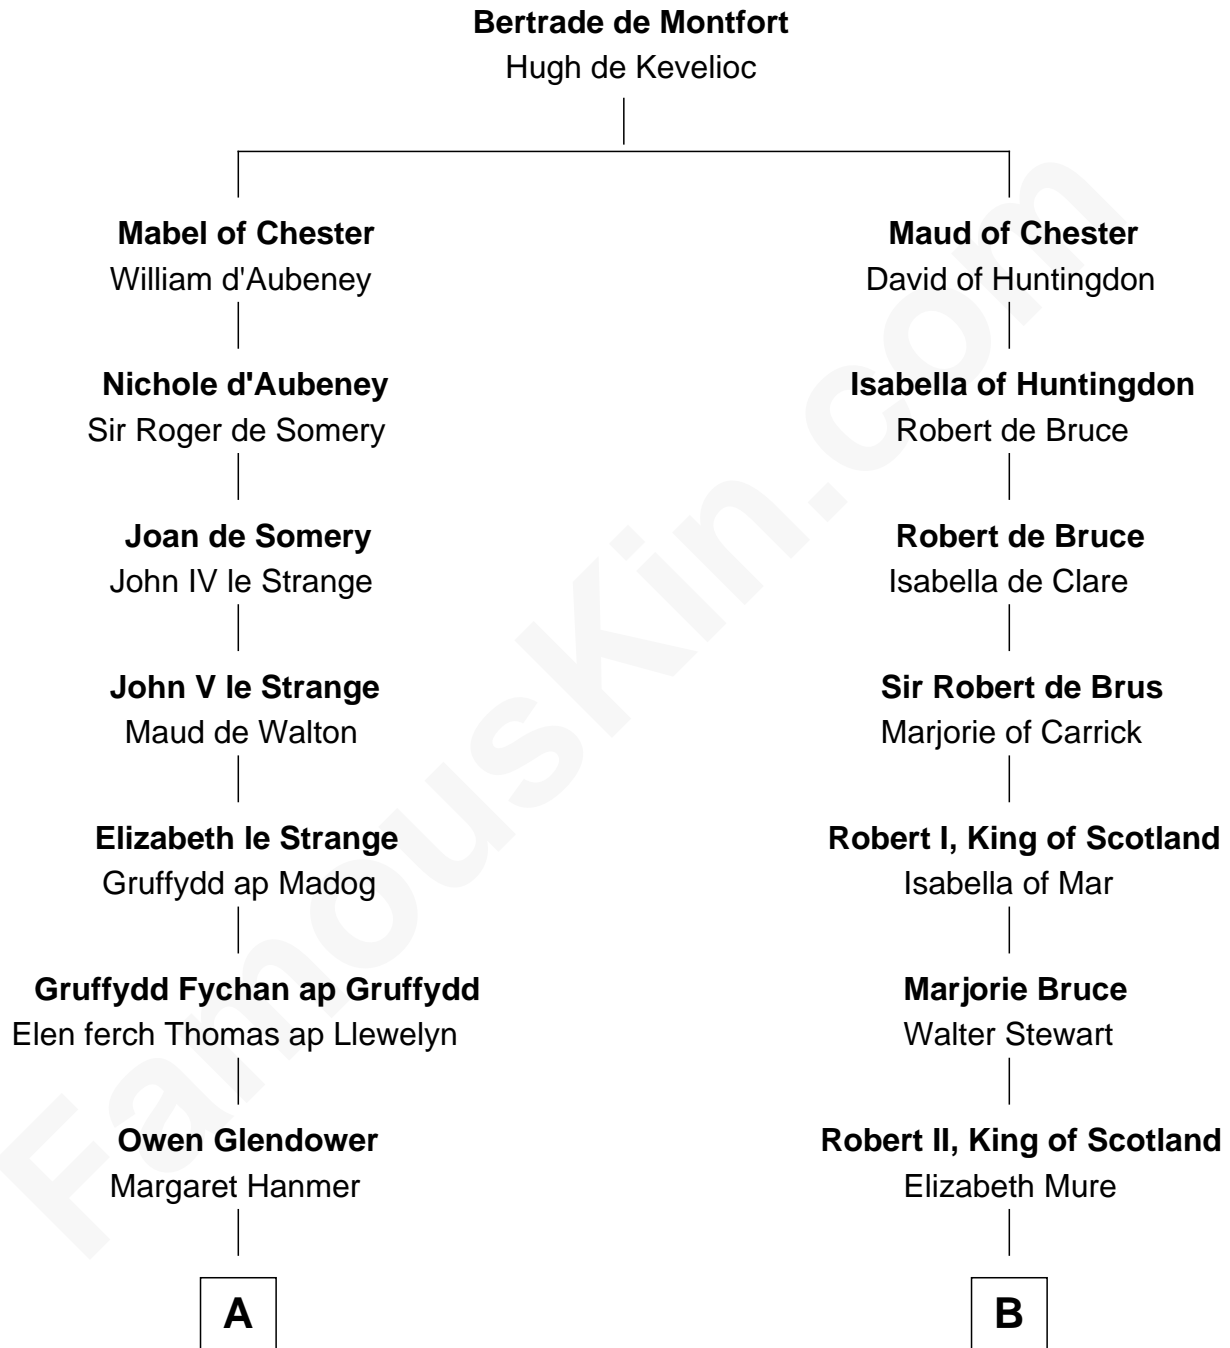

# FamousKin.com

## Relationship Chart of Lytton Strachey

Author and Co-Founder of Bloomsbury Group

21st cousin of

**Alexander Hamilton**

1st U.S. Secretary of the Treasury

**C**

**Henry Strachey**

Helen Clerk

**Sir Henry Strachey**

Jane Kelsall

**Edward Strachey**

Julia Woodburn Kirkpatrick

**Sir Richard Strachey**

Jane Maria Grant

**Lytton Strachey**

*British Author*