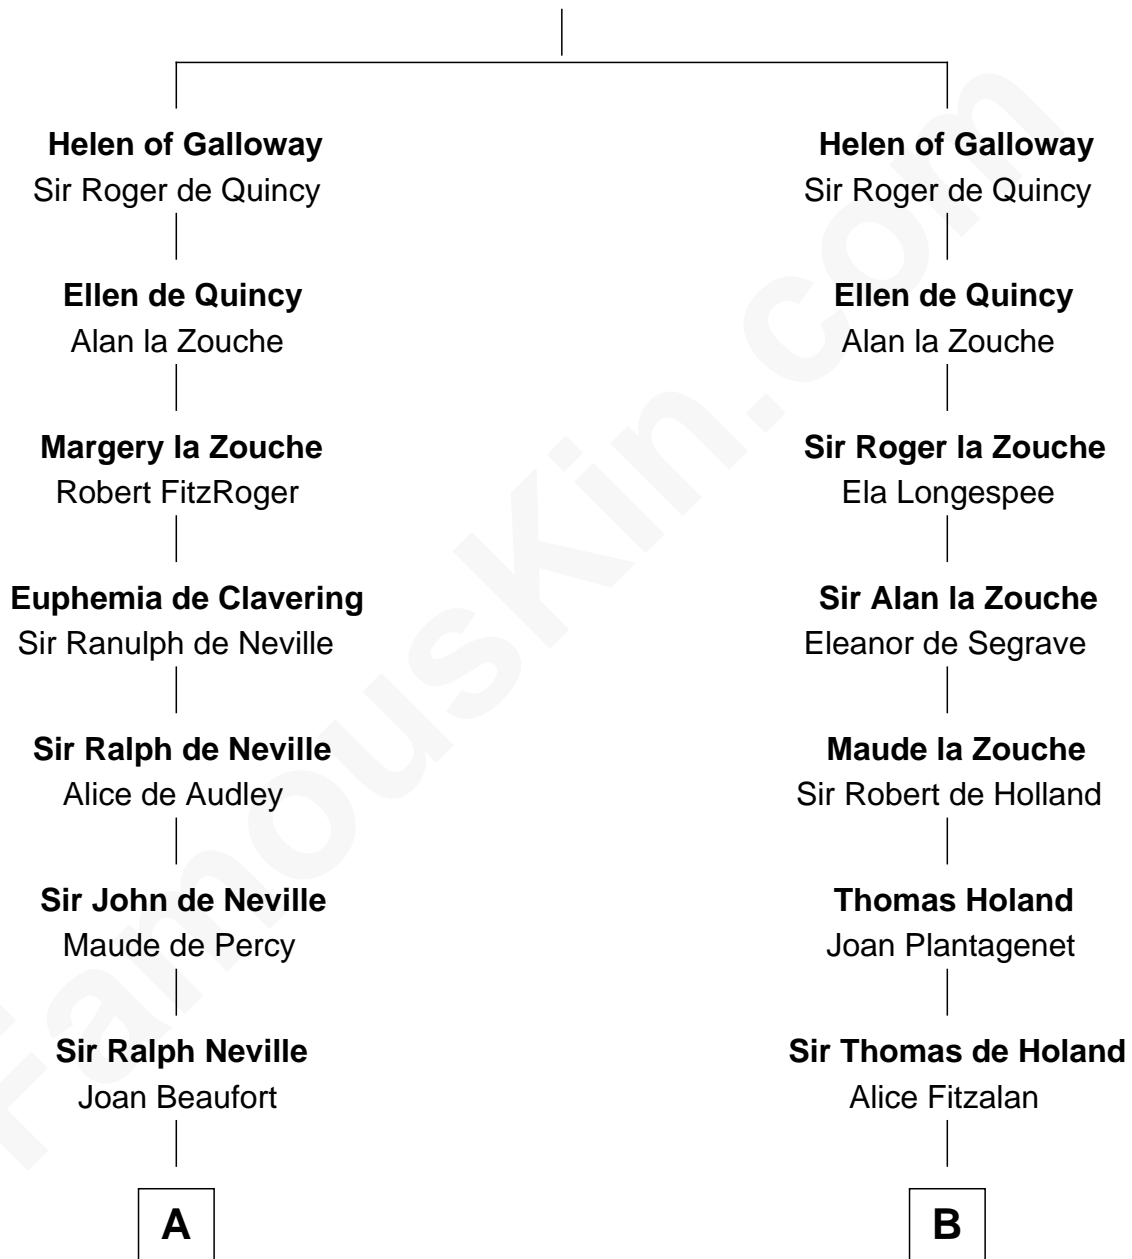

FamousKin.com

Relationship Chart of Lytton Strachey

Author and Co-Founder of Bloomsbury Group

20th cousin 1 time removed of

Alexander Hamilton

1st U.S. Secretary of the Treasury

Alan of Galloway

Helen de l'Isle

C

Jane Kelsall
Sir Henry Strachey

Edward Strachey
Julia Woodburn Kirkpatrick

Sir Richard Strachey
Jane Maria Grant

Lytton Strachey
British Author

D

Alexander Cunningham
Janet Cunningham

Rebecca Cunningham
John Hamilton