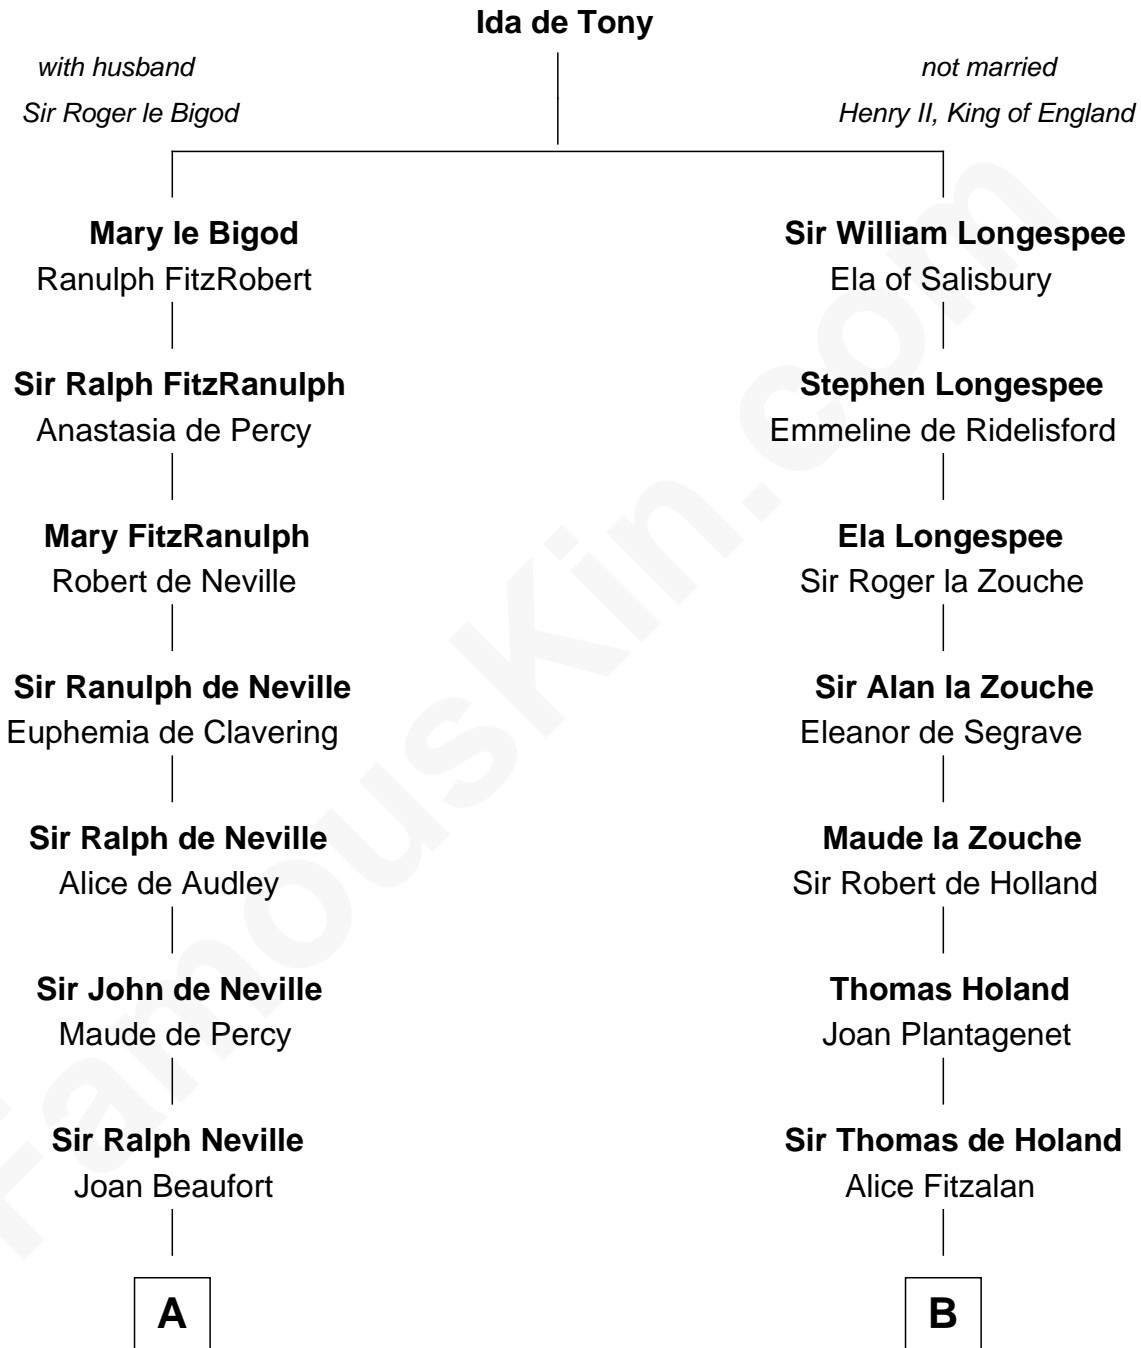

FamousKin.com

Relationship Chart of Lytton Strachey

Author and Co-Founder of Bloomsbury Group

20th cousin 1 time removed of

Alexander Hamilton

1st U.S. Secretary of the Treasury

C

Jane Kelsall
Sir Henry Strachey

Edward Strachey
Julia Woodburn Kirkpatrick

Sir Richard Strachey
Jane Maria Grant

Lytton Strachey
British Author

D

Alexander Cunningham
Janet Cunningham

Rebecca Cunningham
John Hamilton

Alexander Hamilton
Elizabeth Pollock