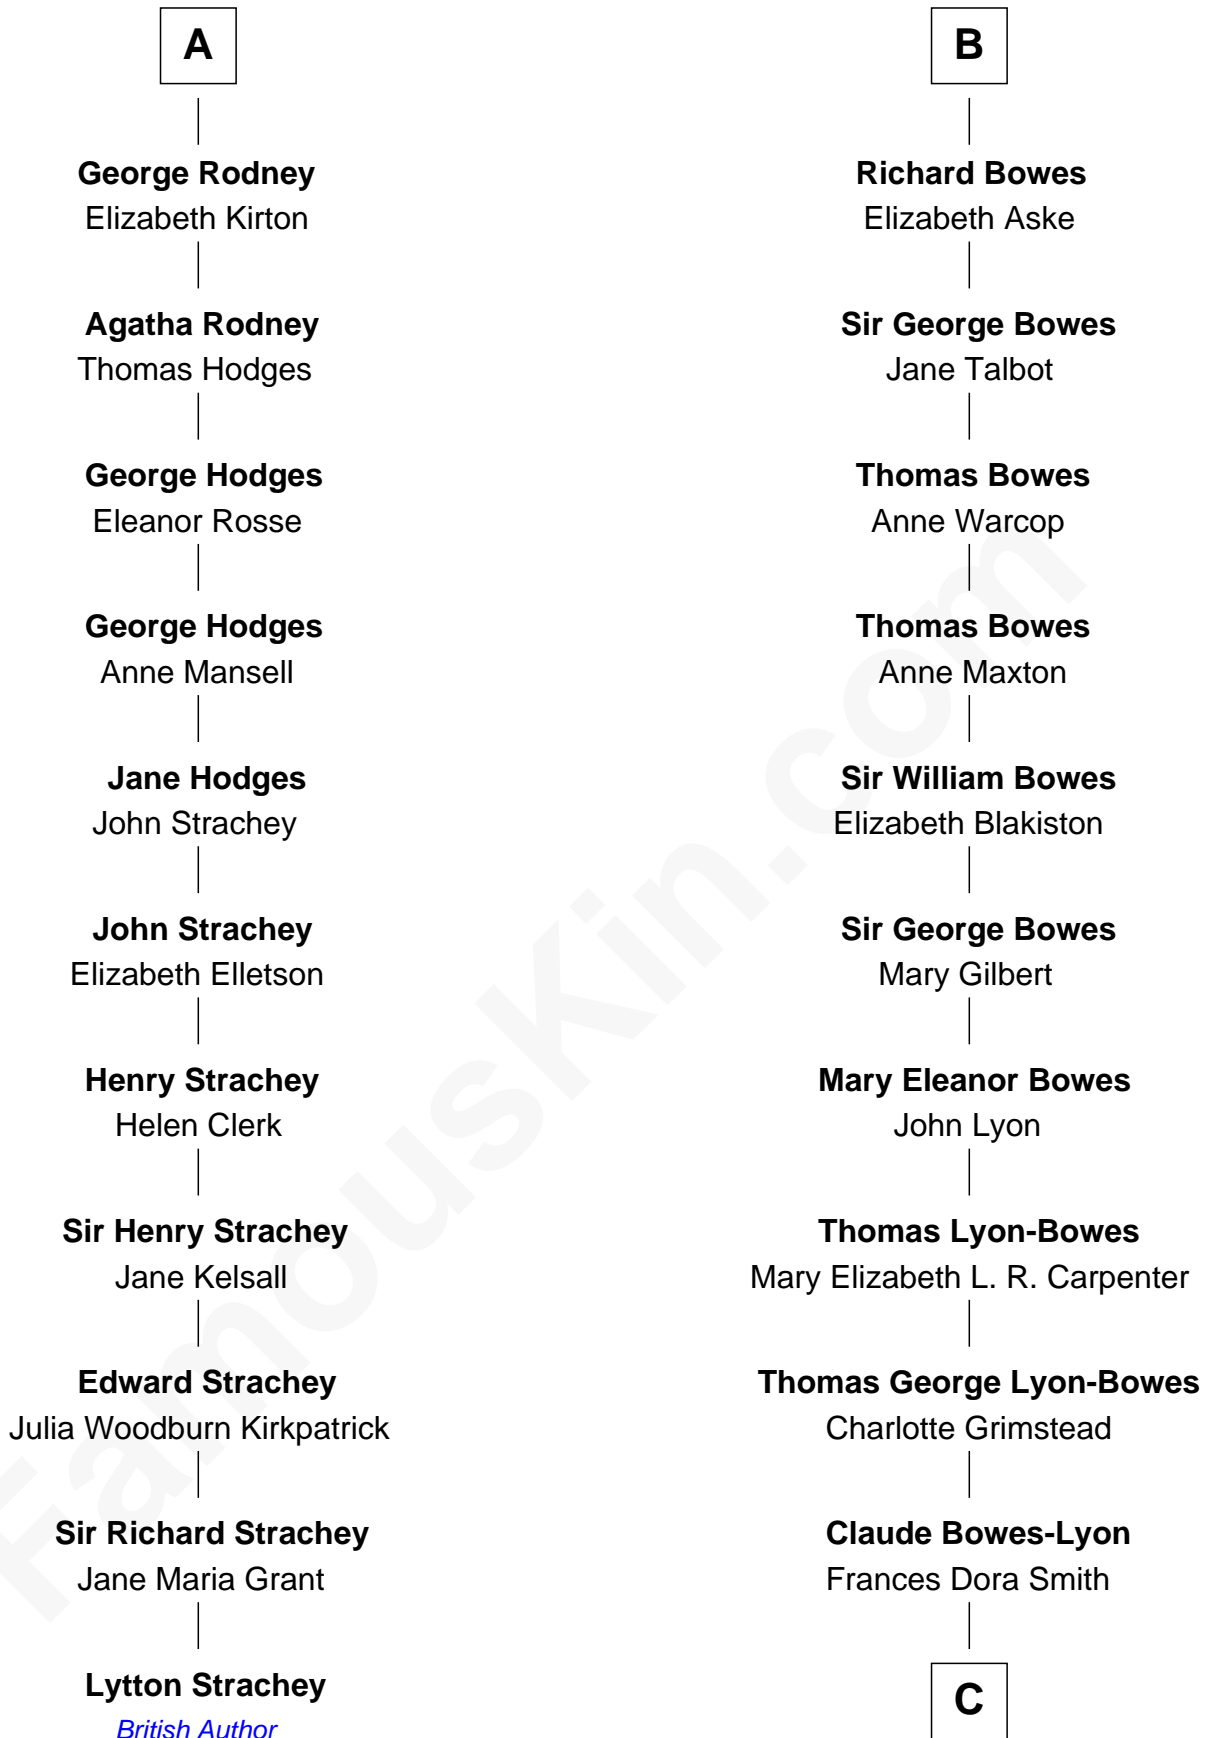

FamousKin.com

Relationship Chart of

Lytton Strachey

Author and Co-Founder of Bloomsbury Group

17th cousin 4 times removed of

Prince William
Prince of Wales

John V le Strange
Maud de Walton

C

Claude George Bowes-Lyon
Cecilia Nina Cavendish-Bentinck

Elizabeth Bowes-Lyon
George VI, King of the United Kingdom

Elizabeth II, Queen of the United Kingdom
Prince Philip of Edinburgh

Charles III, King of the United Kingdom
Princess Diana Frances Spencer