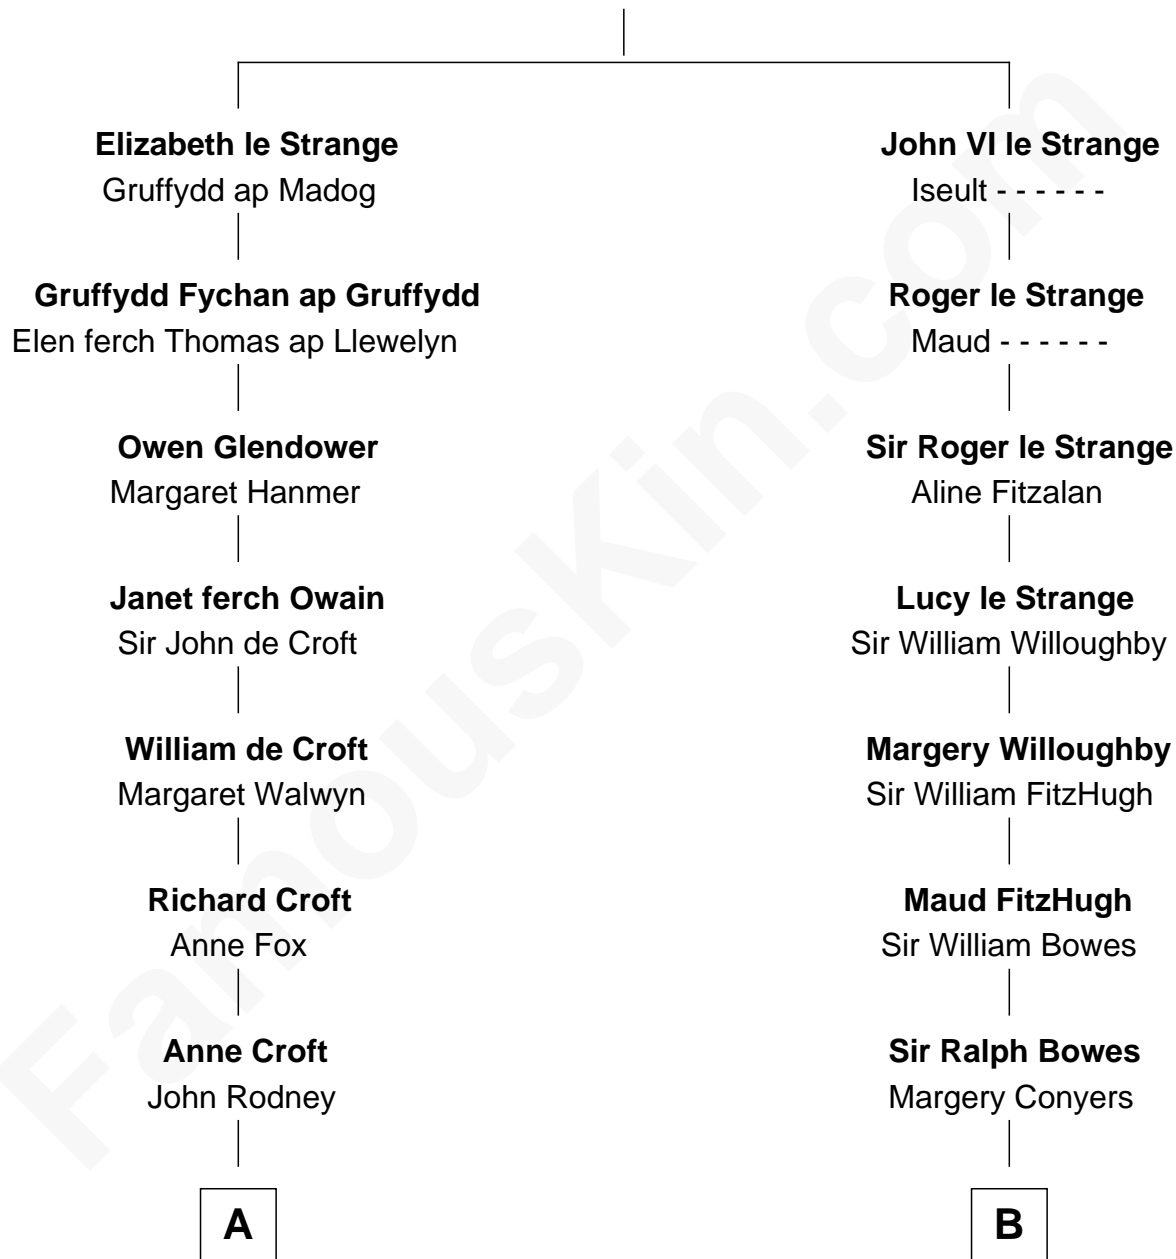

FamousKin.com

Relationship Chart of

Lytton Strachey

Author and Co-Founder of Bloomsbury Group

17th cousin 4 times removed of

Prince William
Prince of Wales

John V le Strange
Maud de Walton

C

Claude George Bowes-Lyon
Cecilia Nina Cavendish-Bentinck

Elizabeth Bowes-Lyon
George VI, King of the United Kingdom

Elizabeth II, Queen of the United Kingdom
Prince Philip of Edinburgh

Charles III, King of the United Kingdom
Princess Diana Frances Spencer