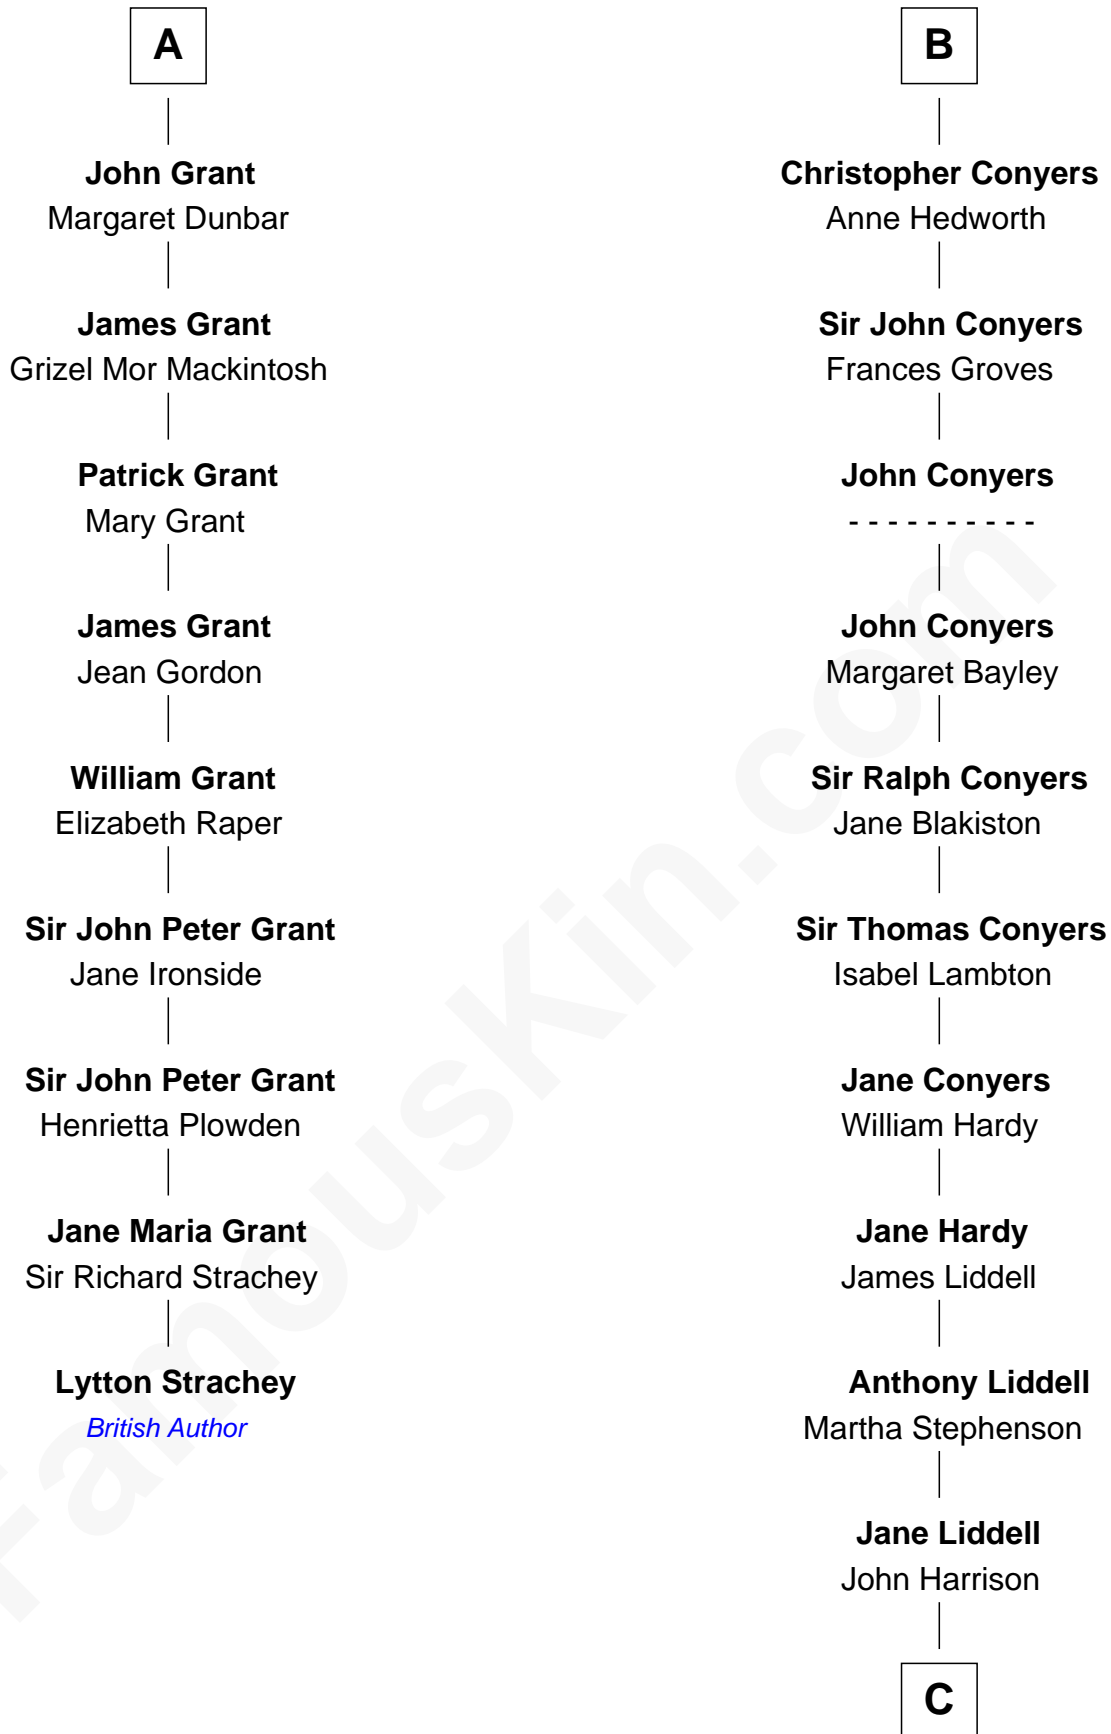

FamousKin.com

Relationship Chart of

Lytton Strachey

Author and Co-Founder of Bloomsbury Group

15th cousin 6 times removed of

Catherine Middleton

Princess of Wales

Sir Thomas de Holand

Alice Fitzalan

C

John Harrison

Jane Hill

Thomas Harrison

Elizabeth Mary Temple

Dorothy Harrison

Ronald John James Goldsmith