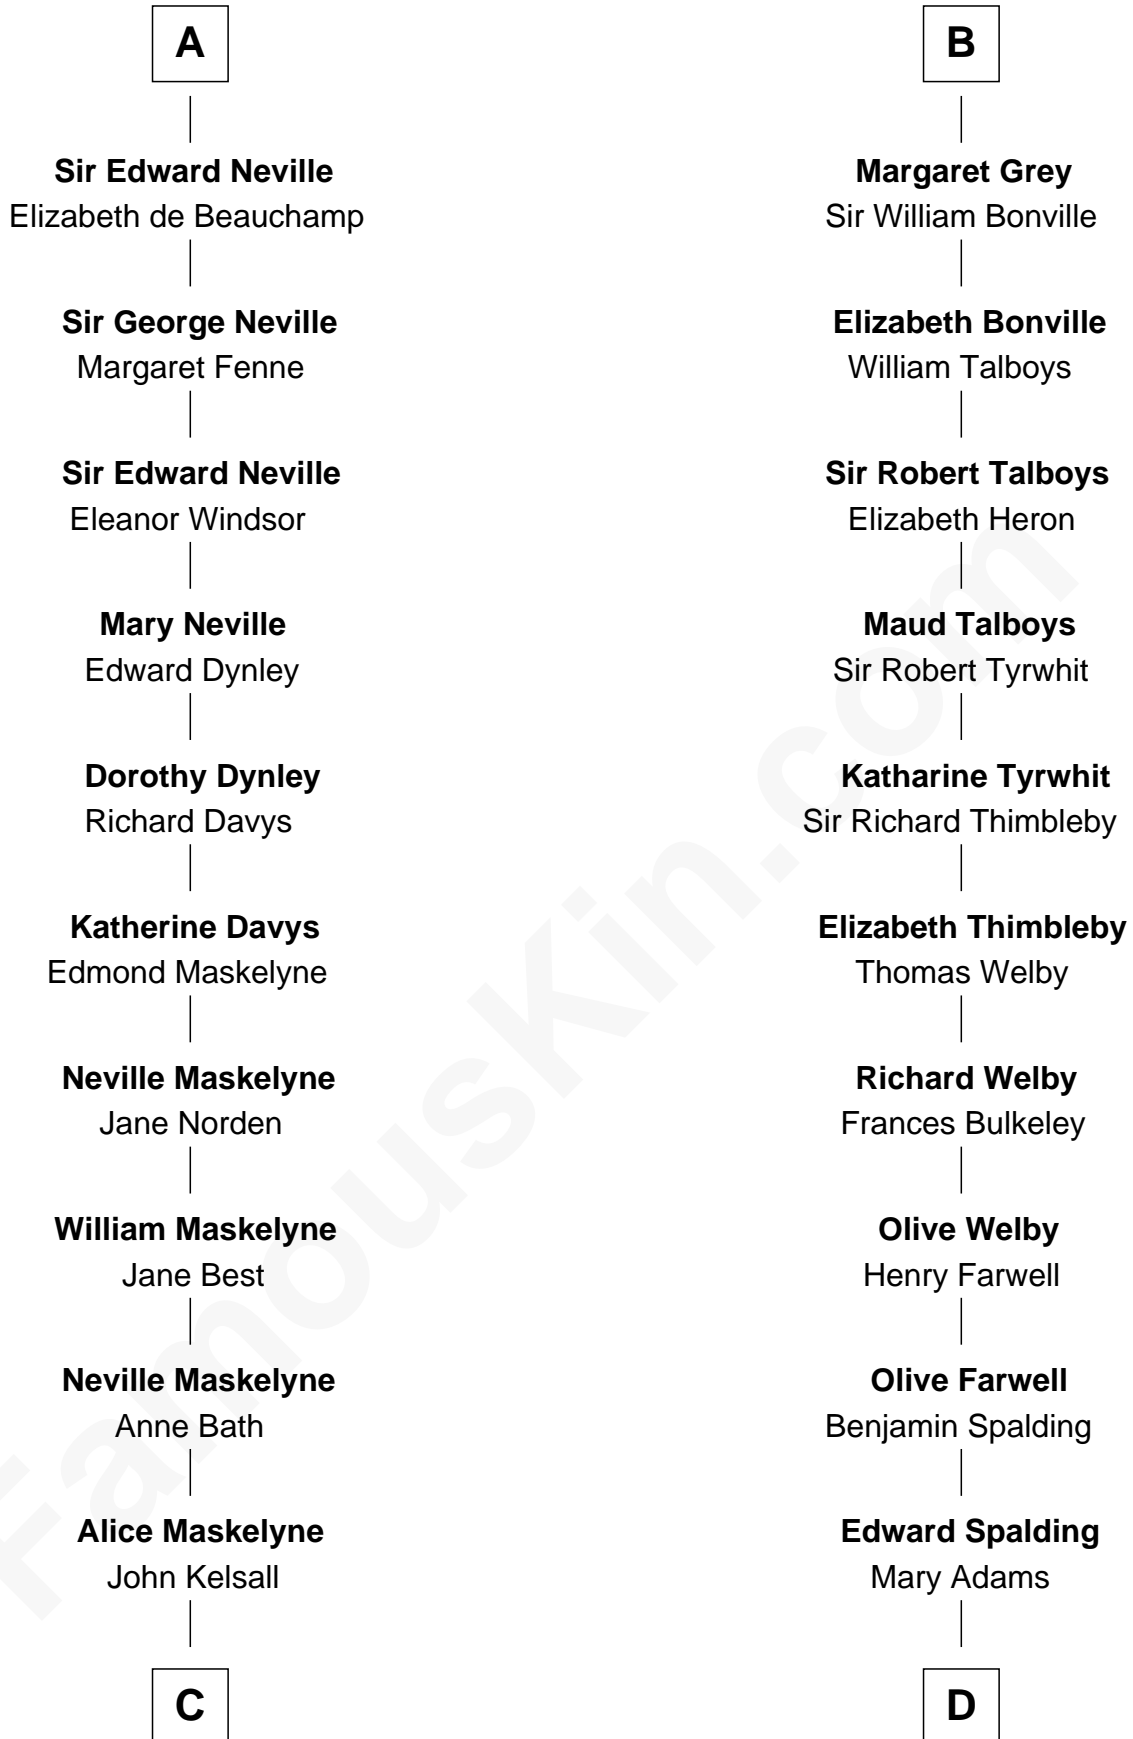

FamousKin.com

Relationship Chart of

Lytton Strachey

Author and Co-Founder of Bloomsbury Group

20th cousin 1 time removed of

William Rufus Day

36th U.S. Secretary of State

C

Jane Kelsall
Sir Henry Strachey

Edward Strachey
Julia Woodburn Kirkpatrick

Sir Richard Strachey
Jane Maria Grant

Lytton Strachey
British Author

D

Ebenezer Spalding
Mary Fassett

Dr. Rufus Spalding
Lydia Paine