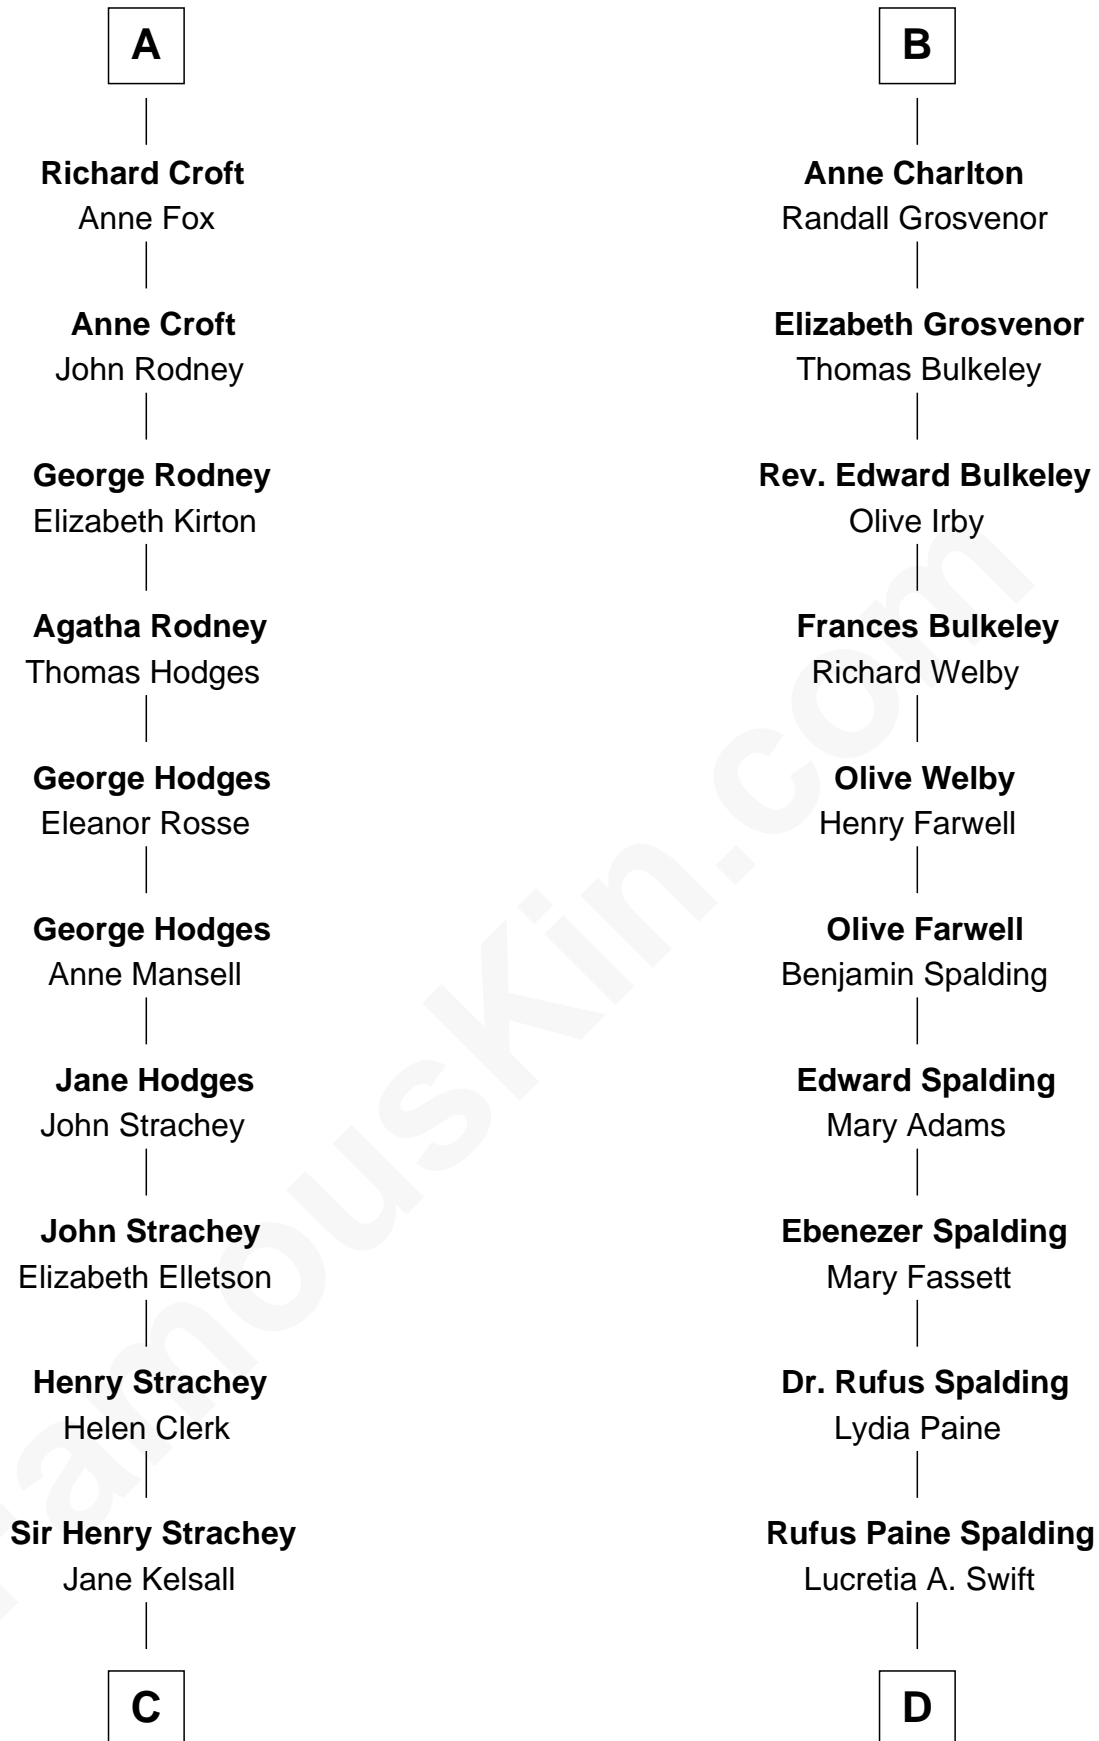

## Relationship Chart of

### William Rufus Day

36th U.S. Secretary of State

**Sir Roger de Somery**

Nichole d'Aubenev

**C**

**Edward Strachey**  
Julia Woodburn Kirkpatrick

**Sir Richard Strachey**  
Jane Maria Grant

**Lytton Strachey**  
*British Author*

**D**

**Emily Swift Spalding**  
Luther Day

**William Rufus Day**  
*36th U.S. Secretary of State*

FamousKin.com