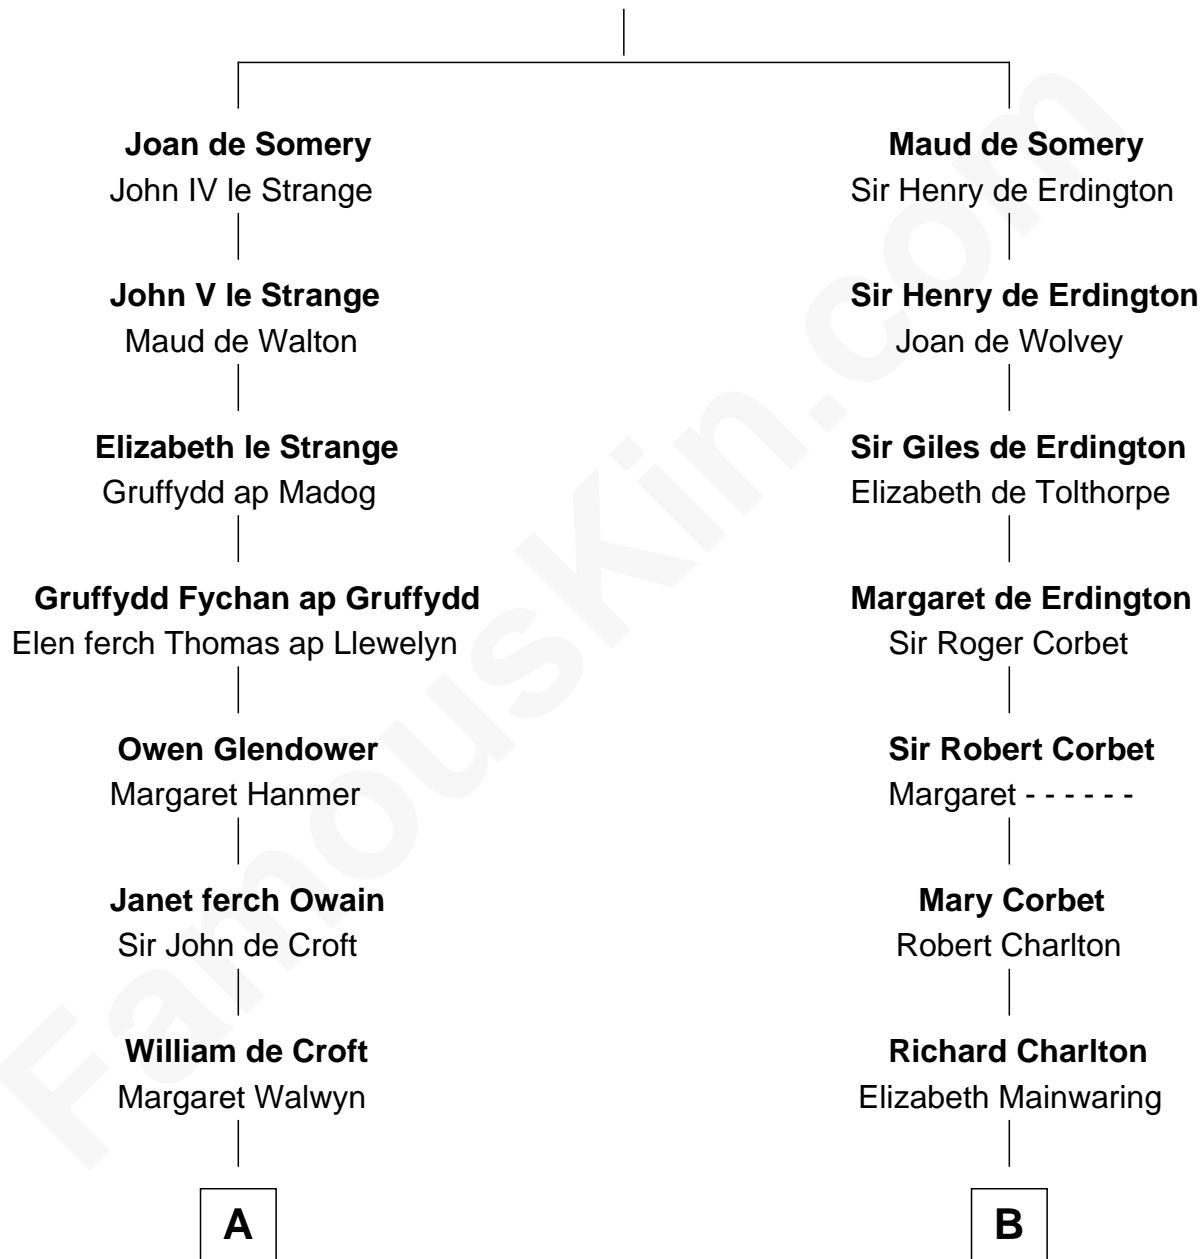

## Relationship Chart of

### Lytton Strachey

Author and Co-Founder of Bloomsbury Group

18th cousin 1 time removed of

### William Rufus Day

36th U.S. Secretary of State

**Sir Roger de Somery**

Nichole d'Aubenev

**C**

**Edward Strachey**  
Julia Woodburn Kirkpatrick

**Sir Richard Strachey**  
Jane Maria Grant

**Lytton Strachey**  
*British Author*

**D**

**Emily Swift Spalding**  
Luther Day

**William Rufus Day**  
*36th U.S. Secretary of State*

FamousKin.com