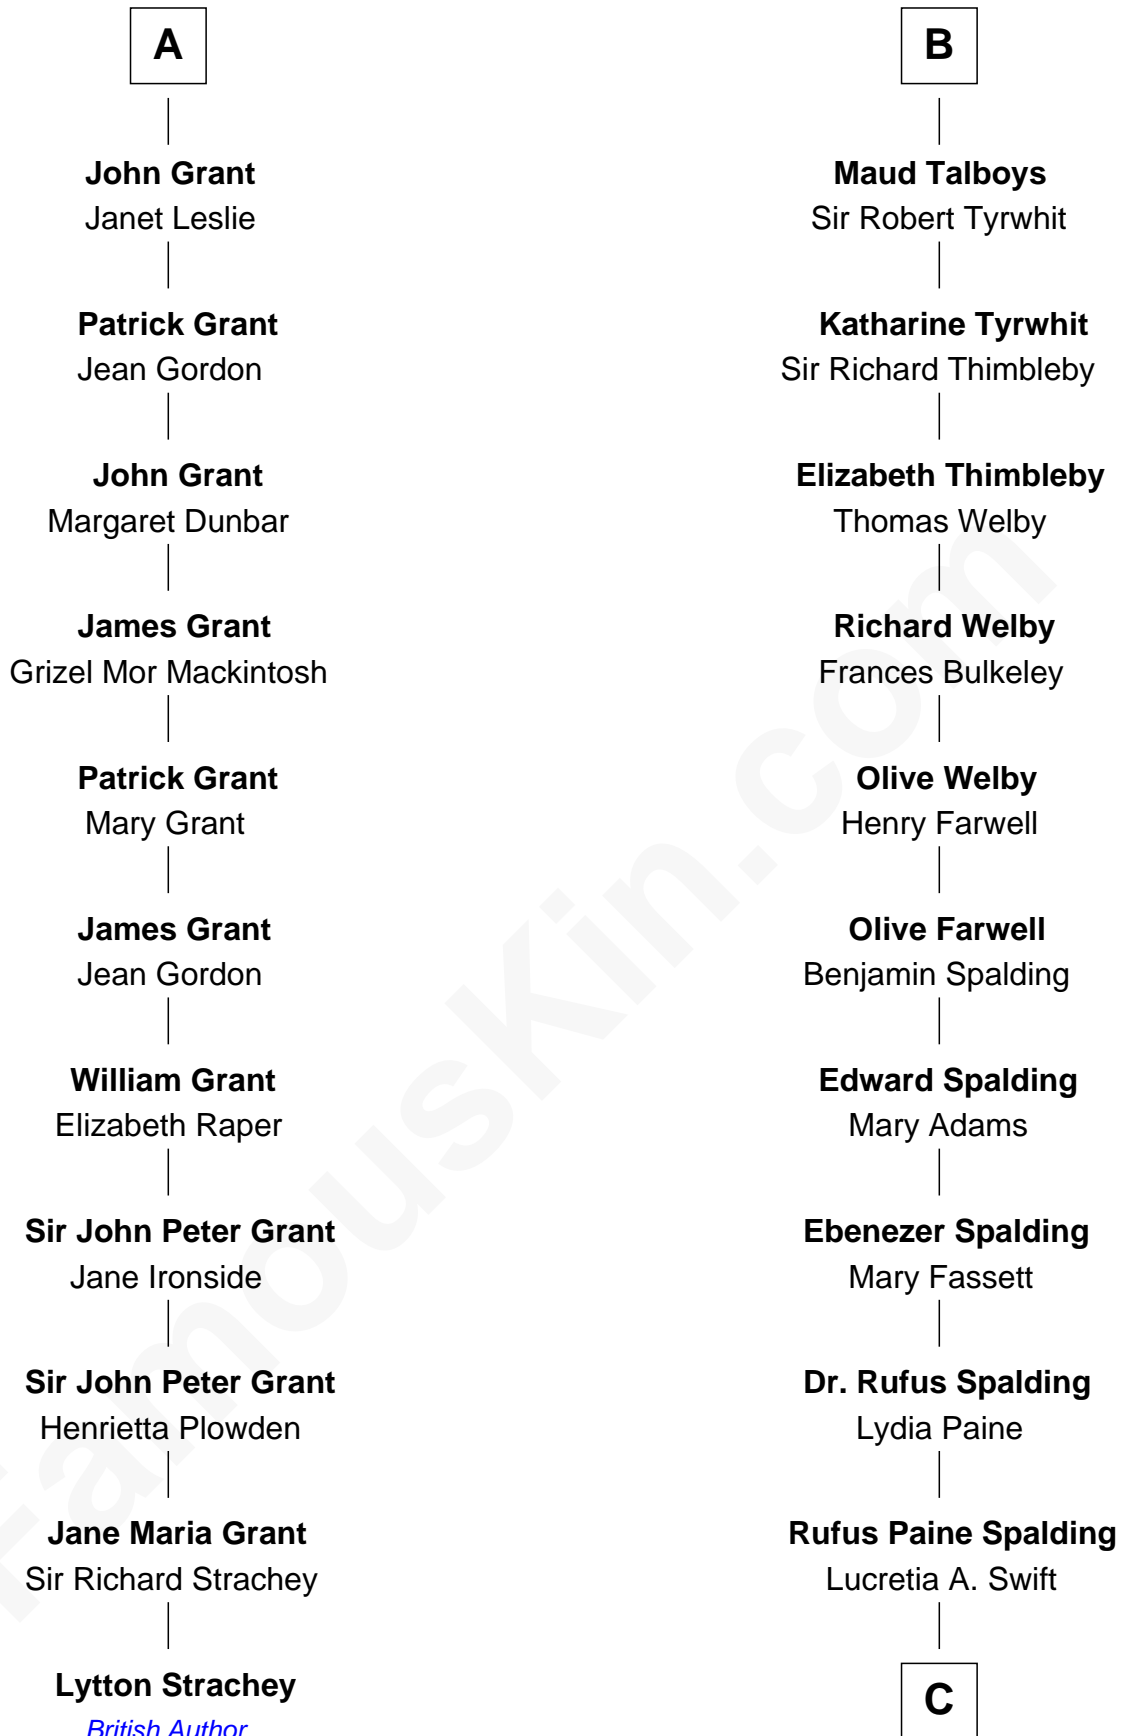

FamousKin.com

Relationship Chart of Lytton Strachey

Author and Co-Founder of Bloomsbury Group

17th cousin 1 time removed of

William Rufus Day

36th U.S. Secretary of State

C

Emily Swift Spalding
Luther Day