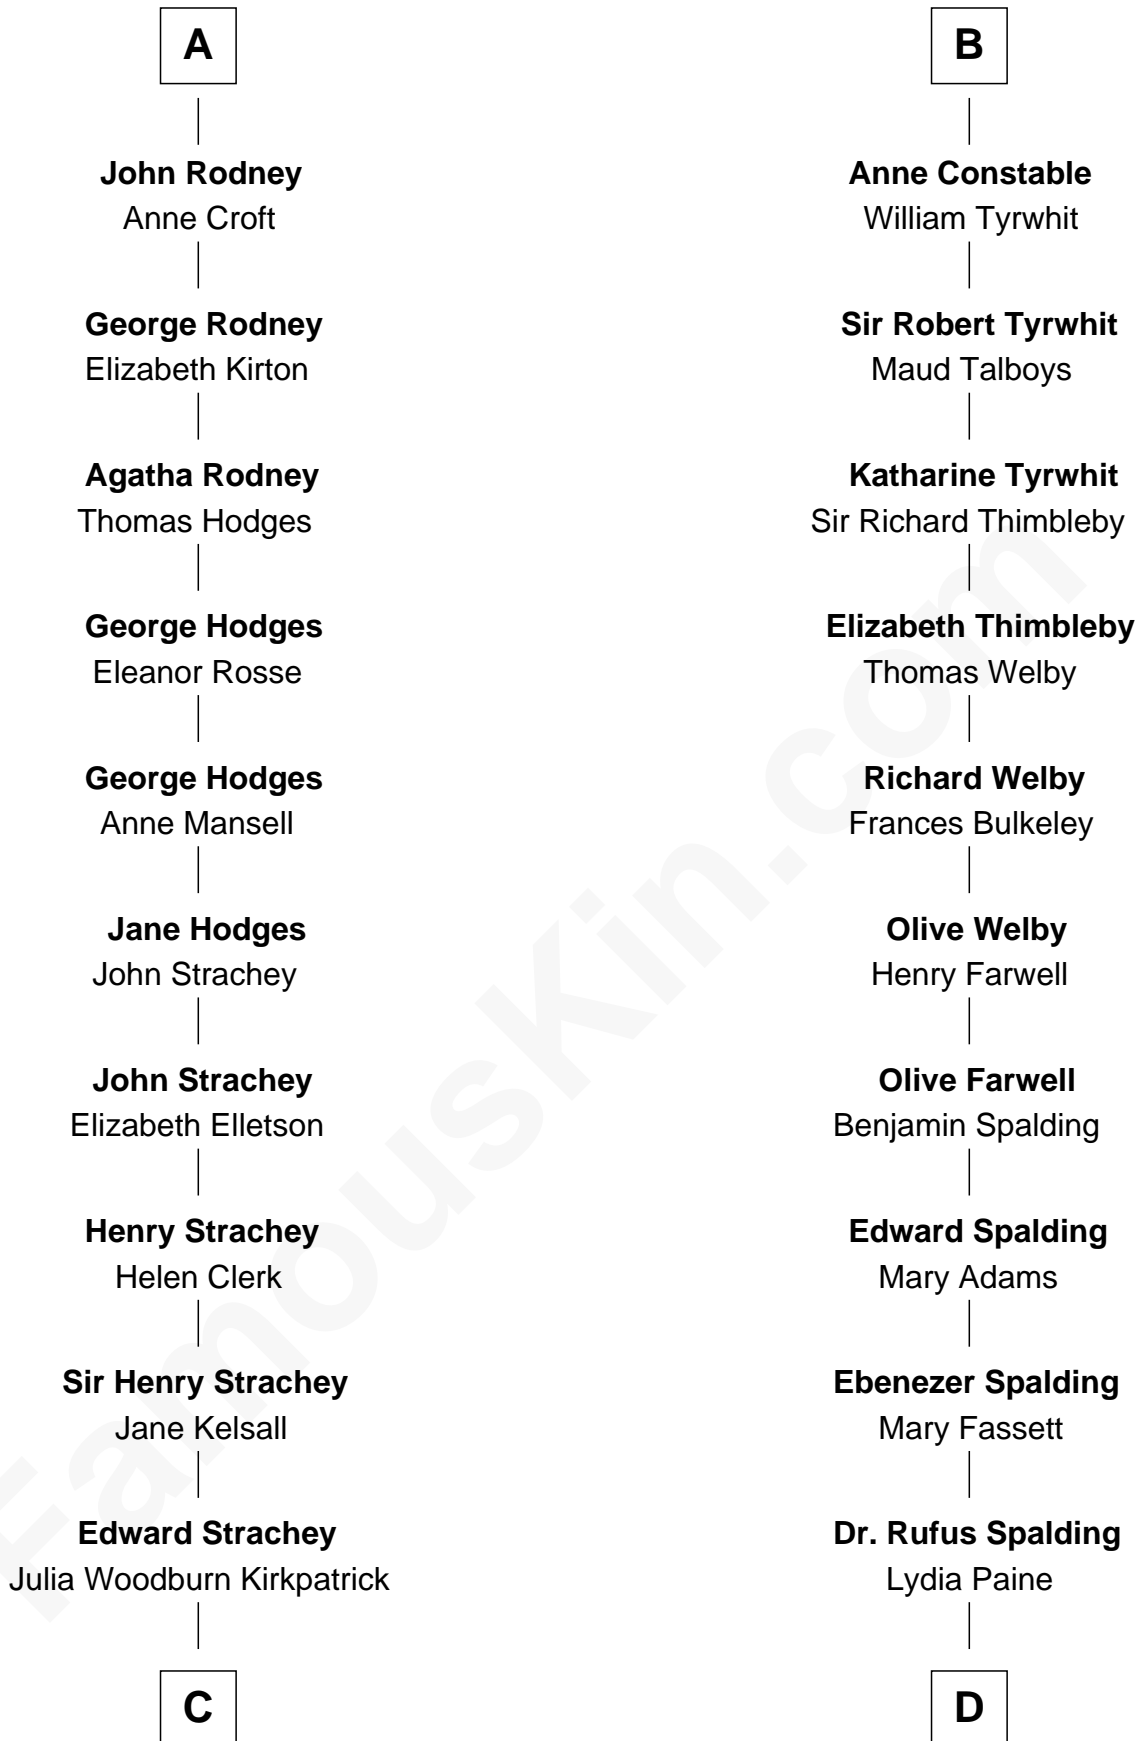

## Relationship Chart of

### William Rufus Day

36th U.S. Secretary of State

**Sir Hugh le Despencer**

Aveline Basset

**C**

**Sir Richard Strachey**

Jane Maria Grant

**Lytton Strachey**

*British Author*

**D**

**Rufus Paine Spalding**

Lucretia A. Swift

**Emily Swift Spalding**

Luther Day

**William Rufus Day**

*36th U.S. Secretary of State*