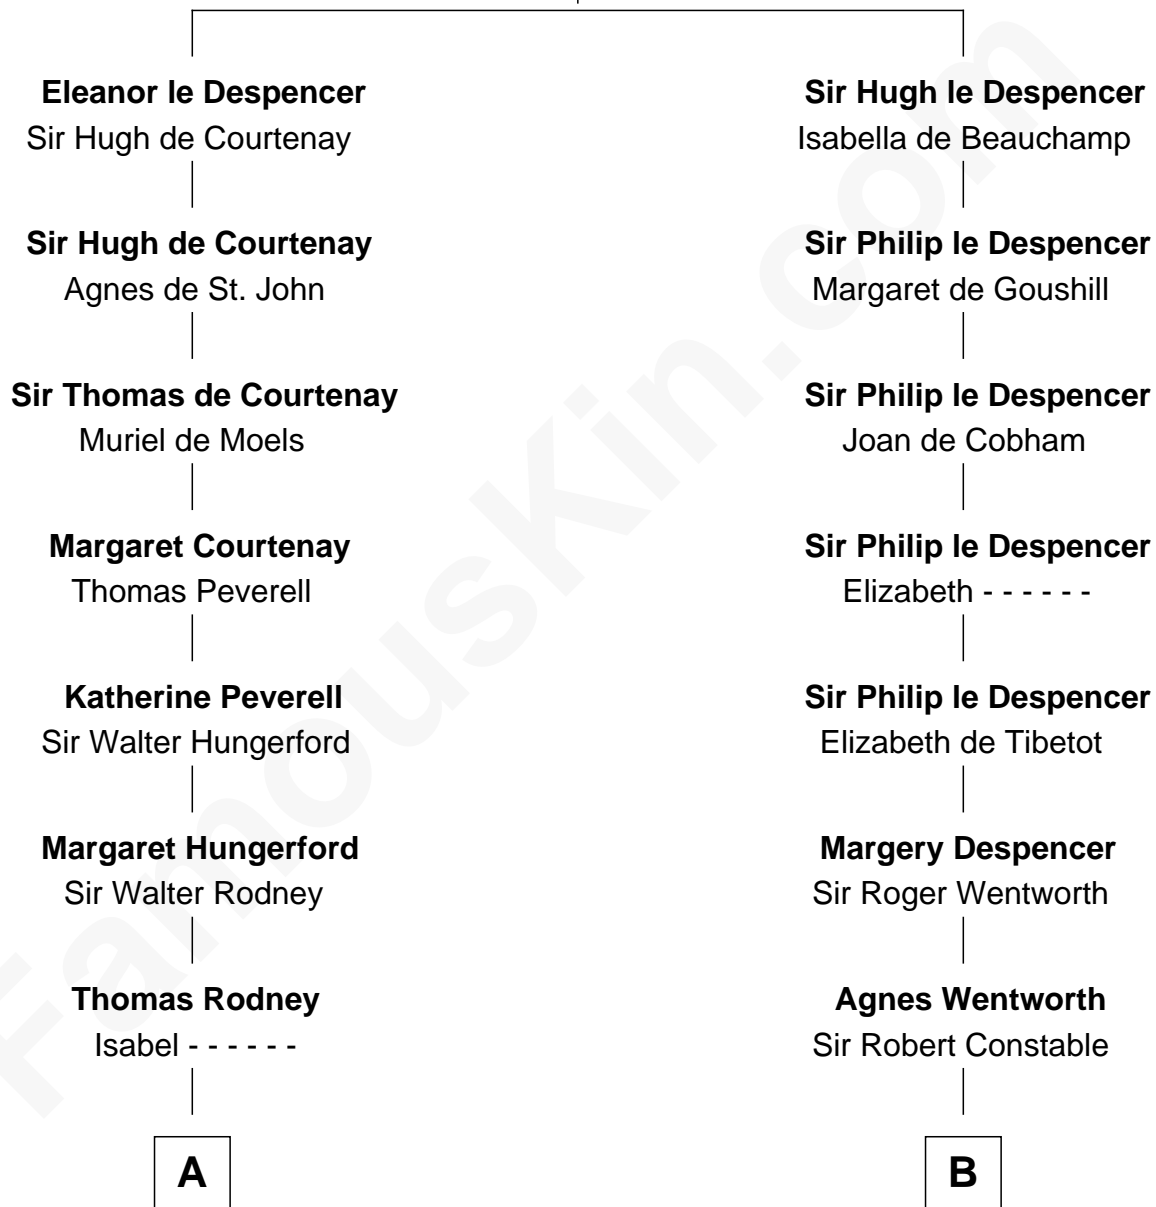

## Relationship Chart of

### Lytton Strachey

Author and Co-Founder of Bloomsbury Group

18th cousin 1 time removed of

### William Rufus Day

36th U.S. Secretary of State

**Sir Hugh le Despencer**

Aveline Basset

**C**

**Sir Richard Strachey**

Jane Maria Grant

**Lytton Strachey**