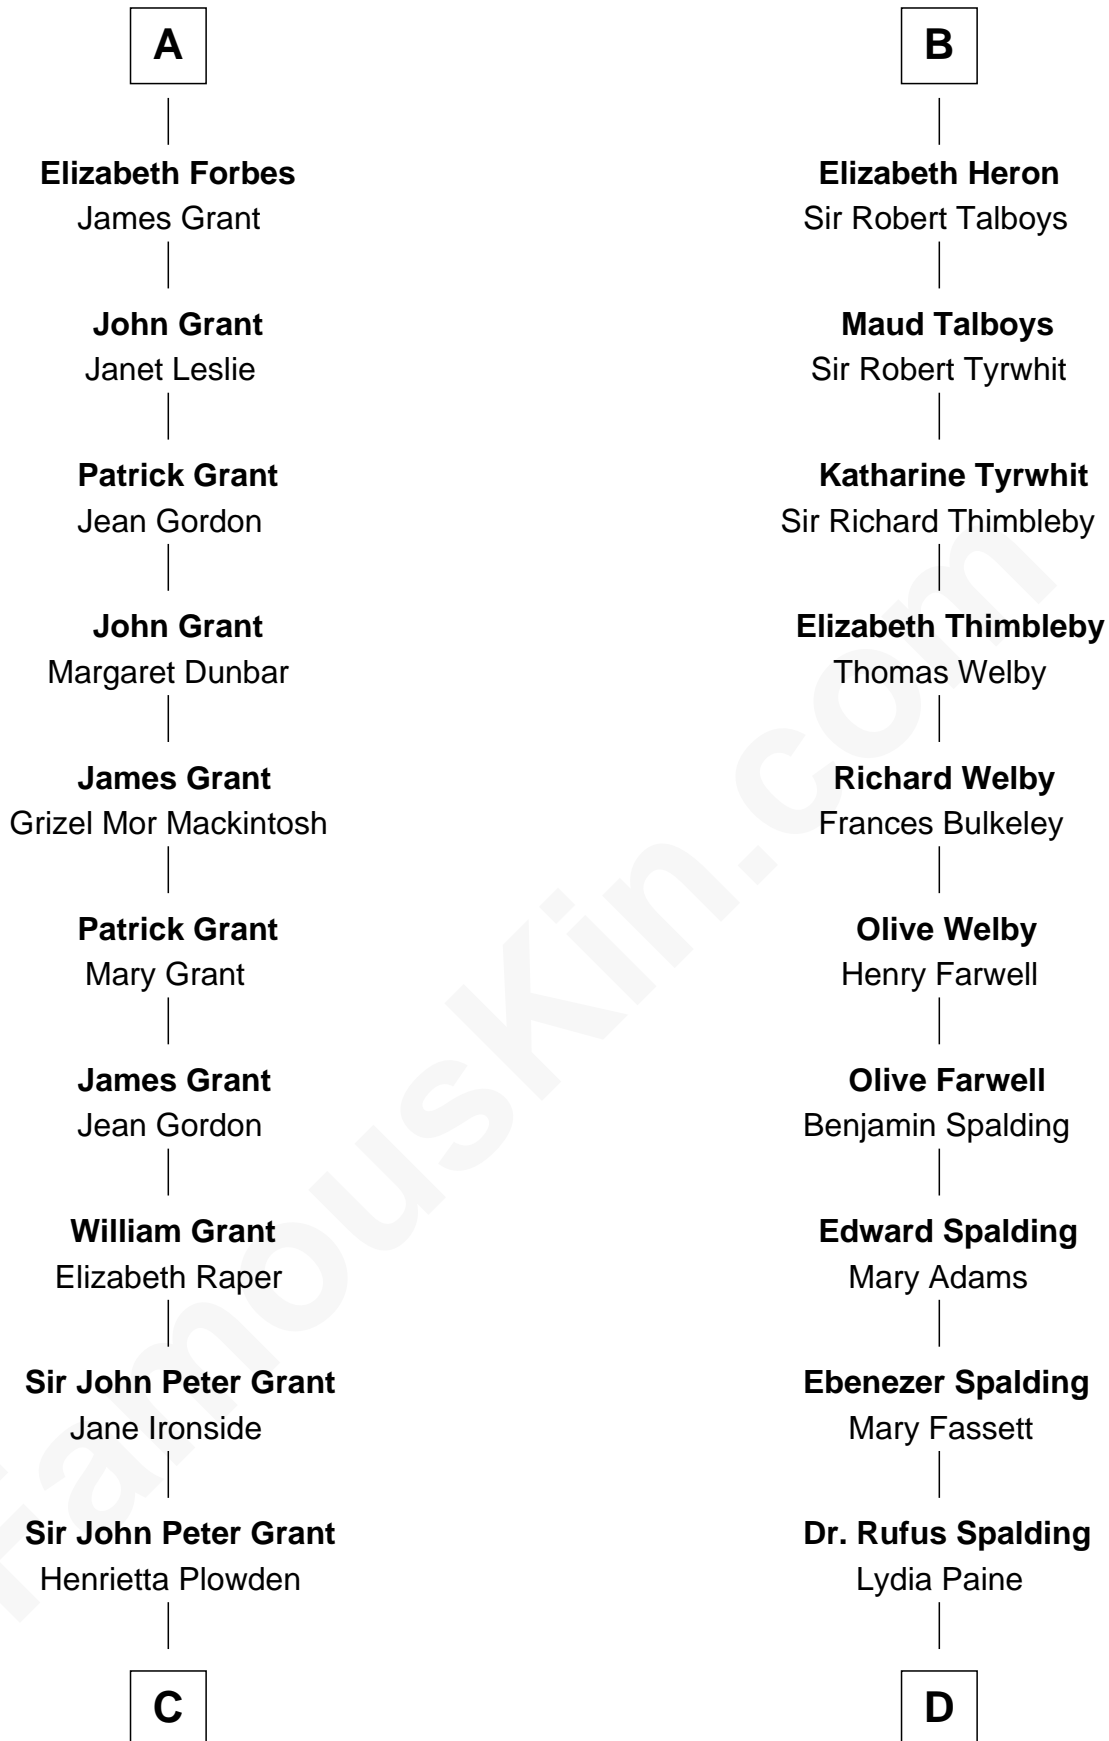

FamousKin.com

Relationship Chart of Lytton Strachey

Author and Co-Founder of Bloomsbury Group

18th cousin 1 time removed of

William Rufus Day

36th U.S. Secretary of State

C

Jane Maria Grant
Sir Richard Strachey

Lytton Strachey
British Author

D

Rufus Paine Spalding
Lucretia A. Swift

Emily Swift Spalding
Luther Day

William Rufus Day
36th U.S. Secretary of State

FamousKin.com