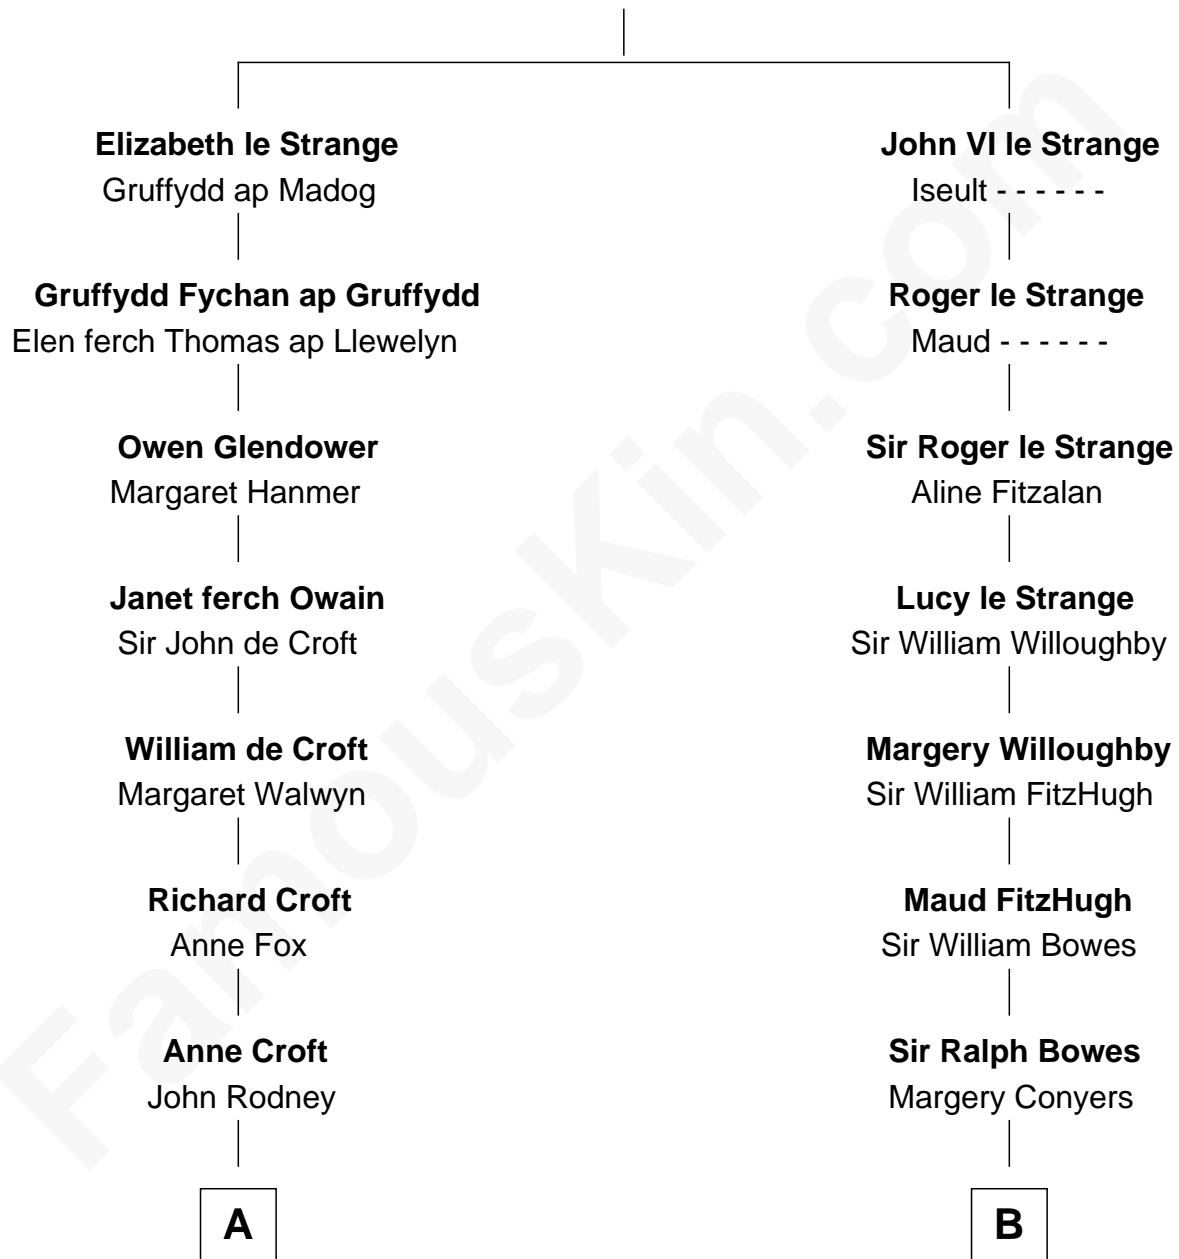

## Relationship Chart of

### Lytton Strachey

Author and Co-Founder of Bloomsbury Group

17th cousin 4 times removed of

**Prince Harry**  
Duke of Sussex

**John V le Strange**  
Maud de Walton

C

**Claude George Bowes-Lyon**  
Cecilia Nina Cavendish-Bentinck

**Elizabeth Bowes-Lyon**  
George VI, King of the United Kingdom

**Elizabeth II, Queen of the United Kingdom**  
Prince Philip of Edinburgh

**Charles III, King of the United Kingdom**  
Princess Diana Frances Spencer

**Prince Harry**  
*Duke of Sussex*

FamousKin.com