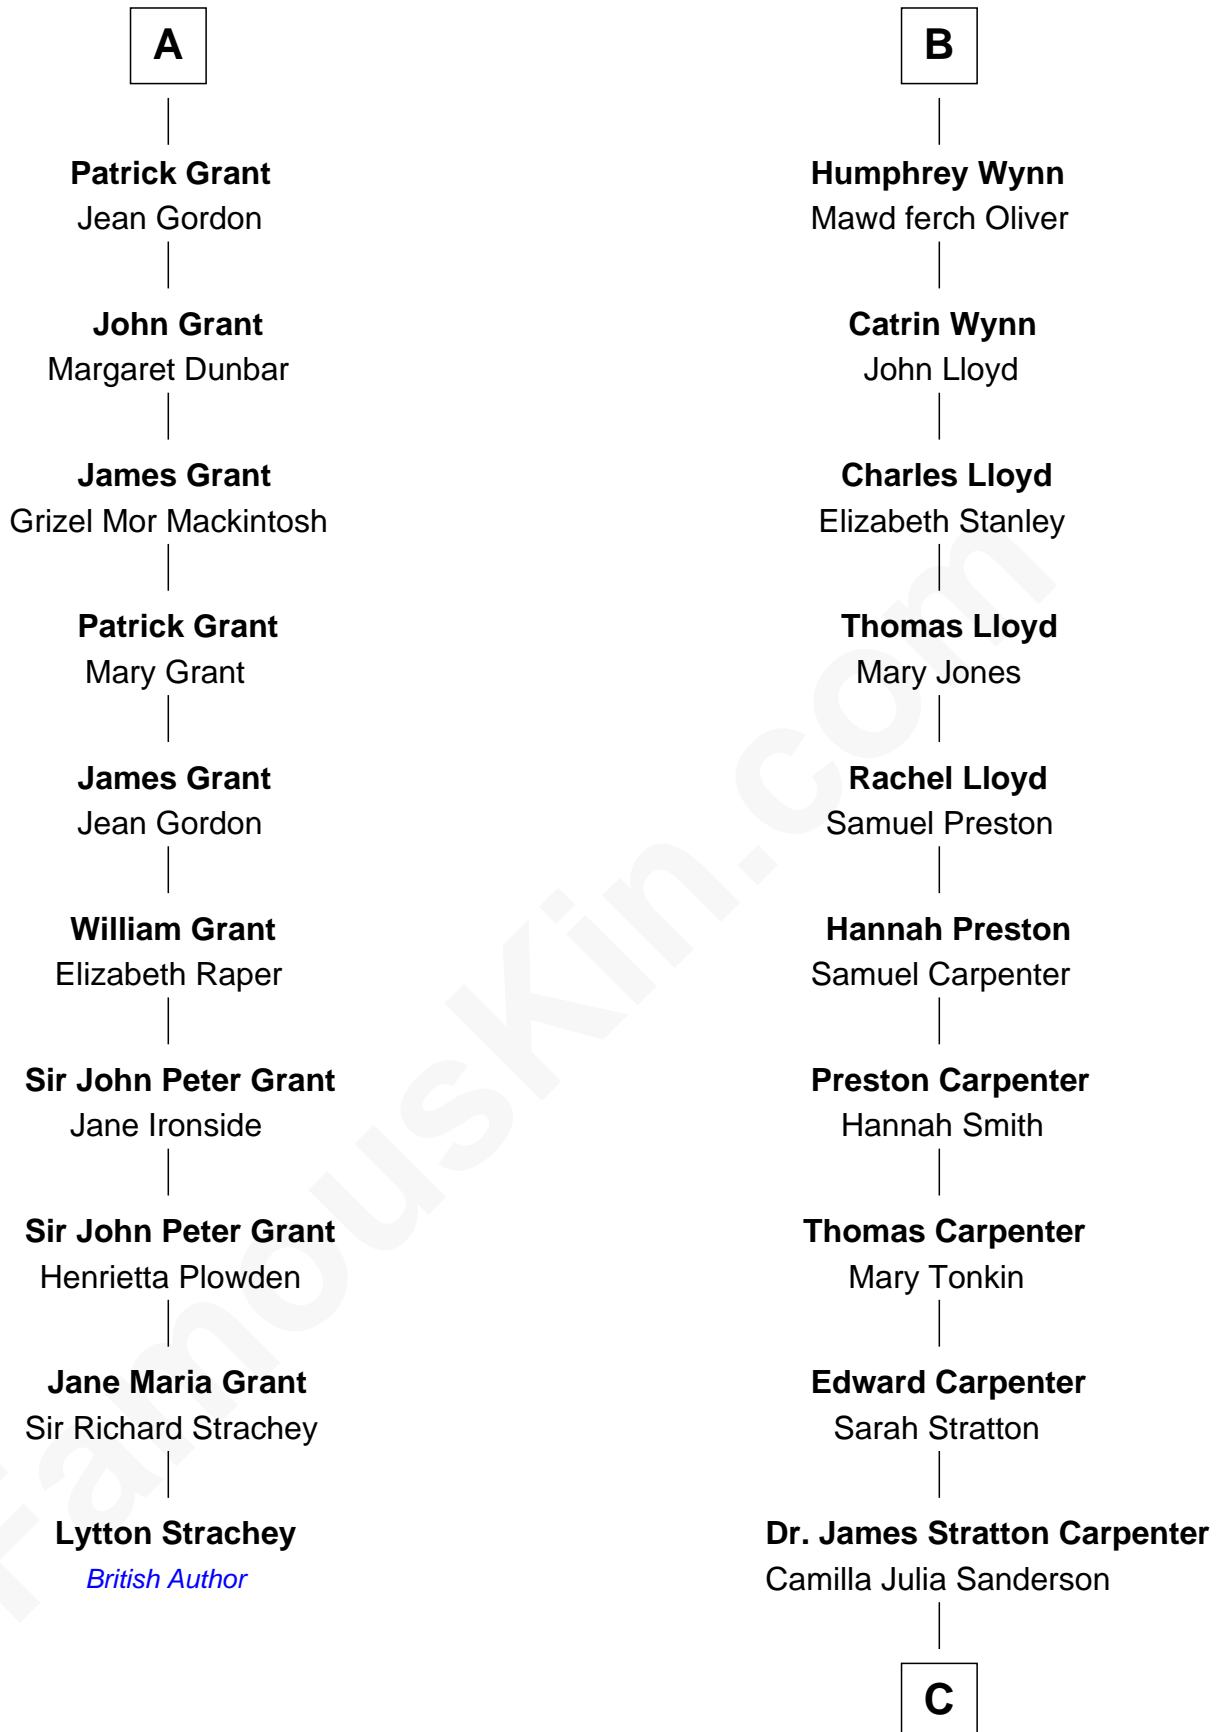

FamousKin.com

Relationship Chart of

Lytton Strachey

Author and Co-Founder of Bloomsbury Group

16th cousin 5 times removed of

Mary Chapin Carpenter
Singer and Songwriter

C

Dr. John Thomas Carpenter

Eliza Adelaide Hill

Dr. James Stratton Carpenter

Lillian Louise Chapin

Chapin Carpenter

Ruth Smythe

Chapin Carpenter

Mary Bowie Robertson

Mary Chapin Carpenter