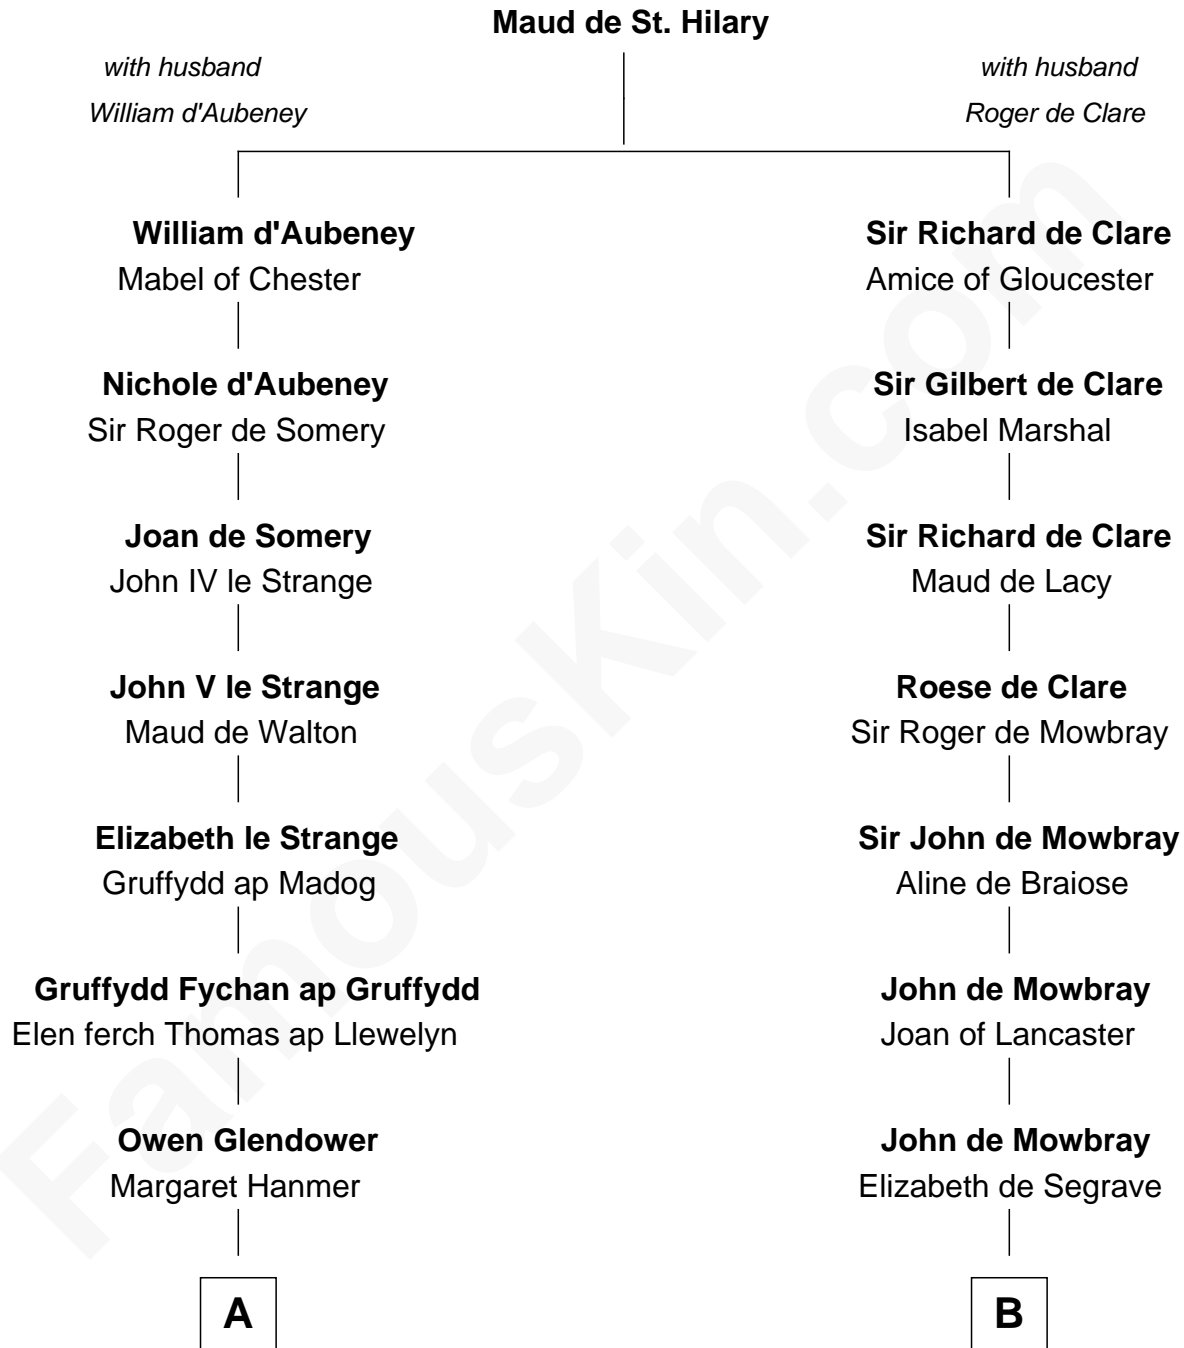

## Relationship Chart of

### Lytton Strachey

Author and Co-Founder of Bloomsbury Group

21st cousin of

### John Marshall

4th Chief Justice of the U.S. Supreme Court

**C**

**Henry Strachey**  
Helen Clerk

**Sir Henry Strachey**  
Jane Kelsall

**Edward Strachey**  
Julia Woodburn Kirkpatrick

**Sir Richard Strachey**  
Jane Maria Grant