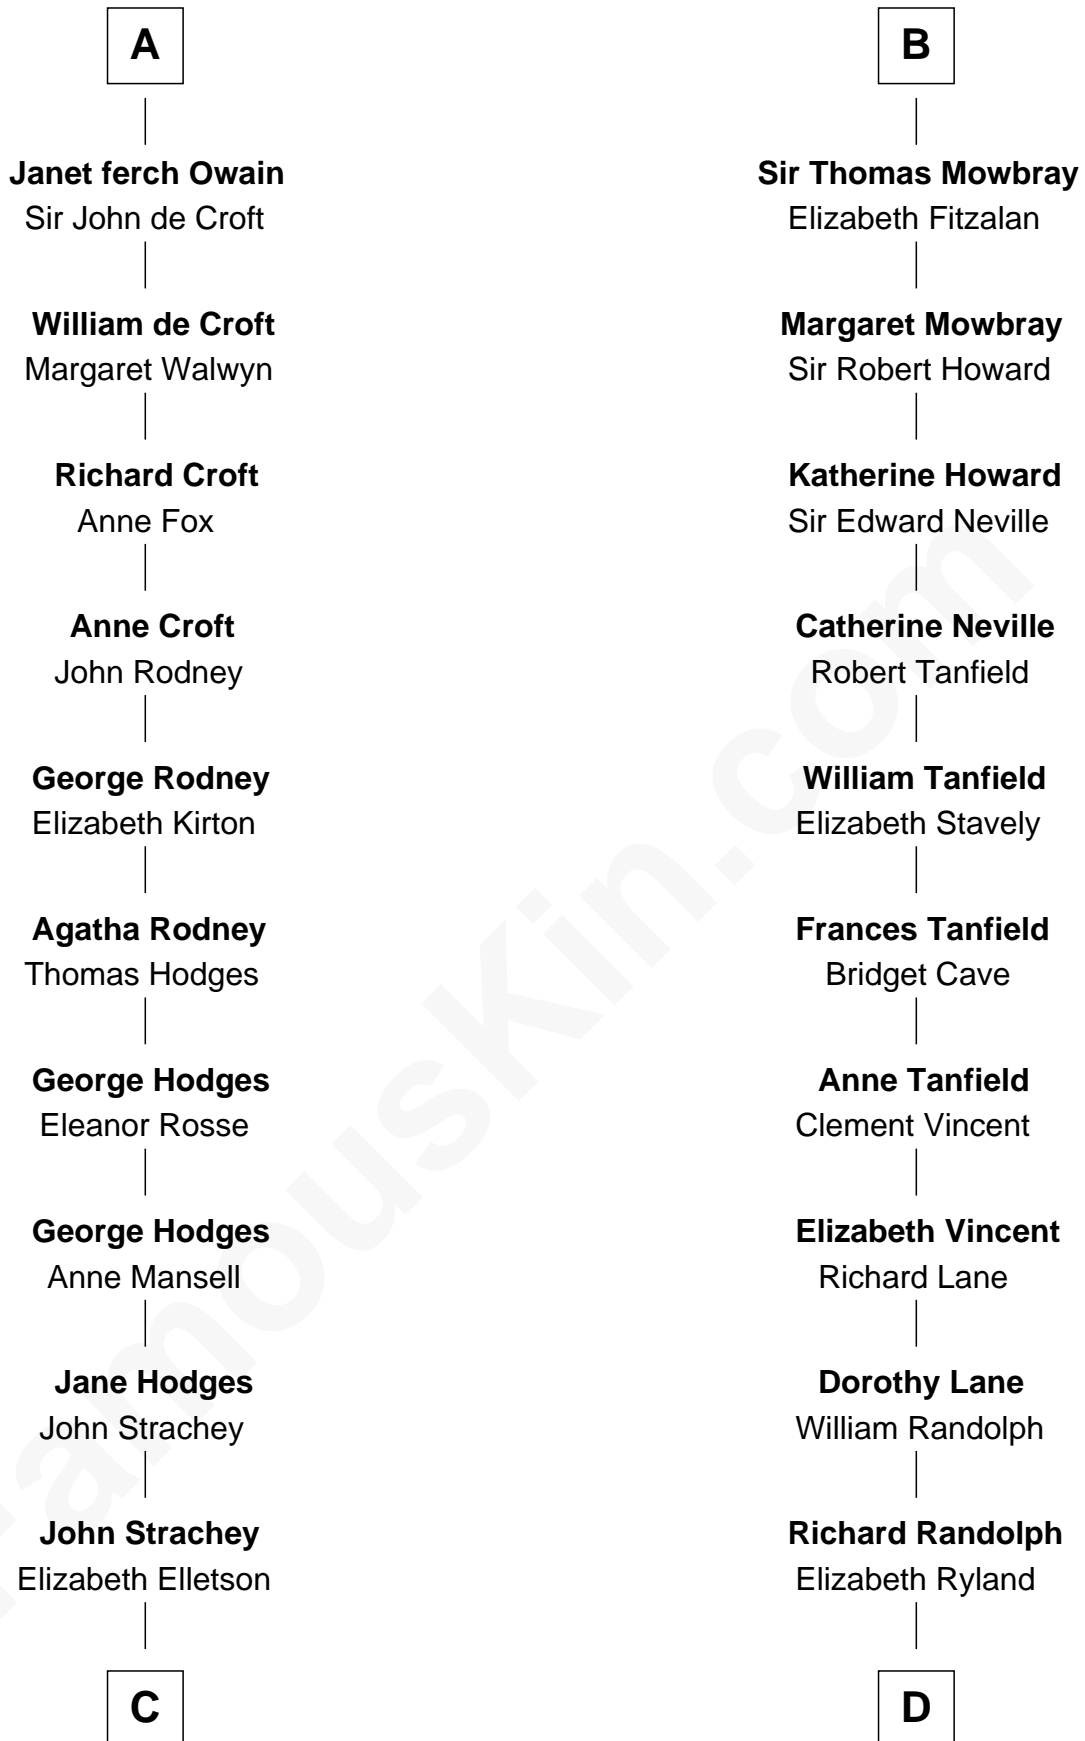

## Relationship Chart of

### Lytton Strachey

Author and Co-Founder of Bloomsbury Group

21st cousin of

### John Marshall

4th Chief Justice of the U.S. Supreme Court

**C**

**Henry Strachey**  
Helen Clerk

**Sir Henry Strachey**  
Jane Kelsall

**Edward Strachey**  
Julia Woodburn Kirkpatrick

**Sir Richard Strachey**  
Jane Maria Grant