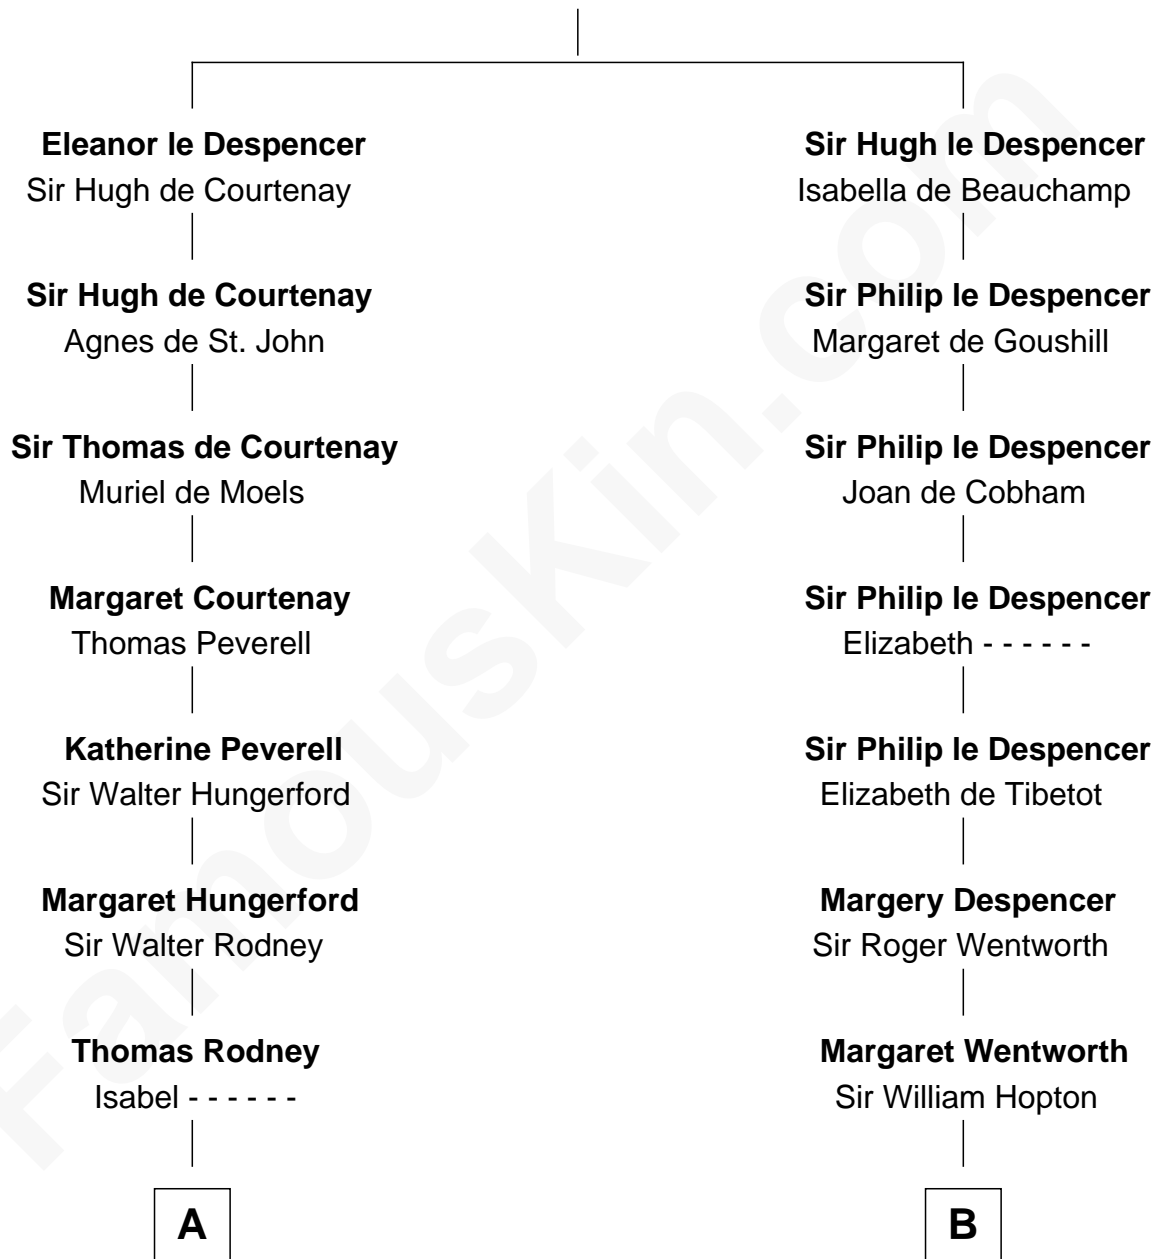

## Relationship Chart of Lytton Strachey

Author and Co-Founder of Bloomsbury Group

18th cousin of

**John Marshall**

4th Chief Justice of the U.S. Supreme Court

**Sir Hugh le Despencer**  
Aveline Basset

**C**

**Sir Richard Strachey**

Jane Maria Grant

**Lytton Strachey**

*British Author*

**D**

**Mary Randolph Keith**

Col. Thomas Marshall

**John Marshall**

*U.S. Supreme Court Chief Justice*

FamousKin.com