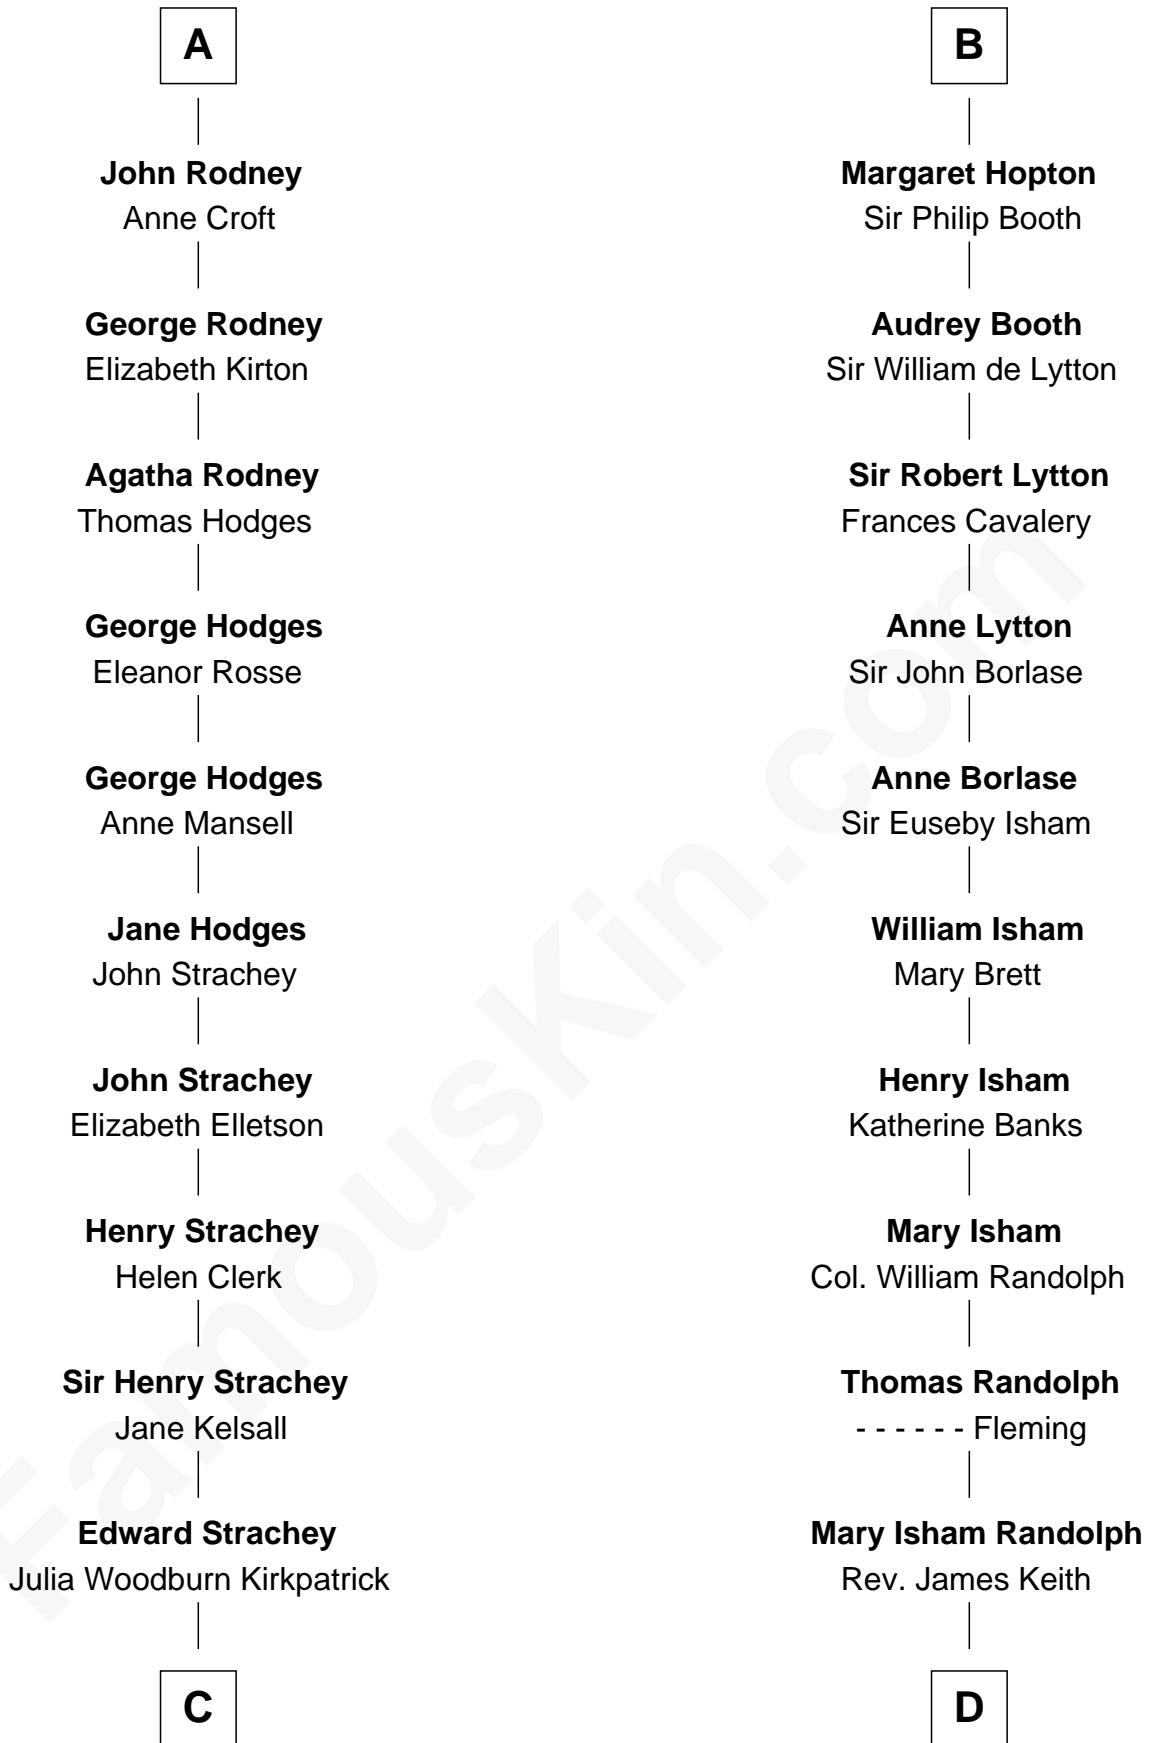

## Relationship Chart of Lytton Strachey

Author and Co-Founder of Bloomsbury Group

18th cousin of

**John Marshall**

4th Chief Justice of the U.S. Supreme Court

**Sir Hugh le Despencer**  
Aveline Basset

**C**

**Sir Richard Strachey**

Jane Maria Grant

**Lytton Strachey**

*British Author*

**D**

**Mary Randolph Keith**

Col. Thomas Marshall

**John Marshall**