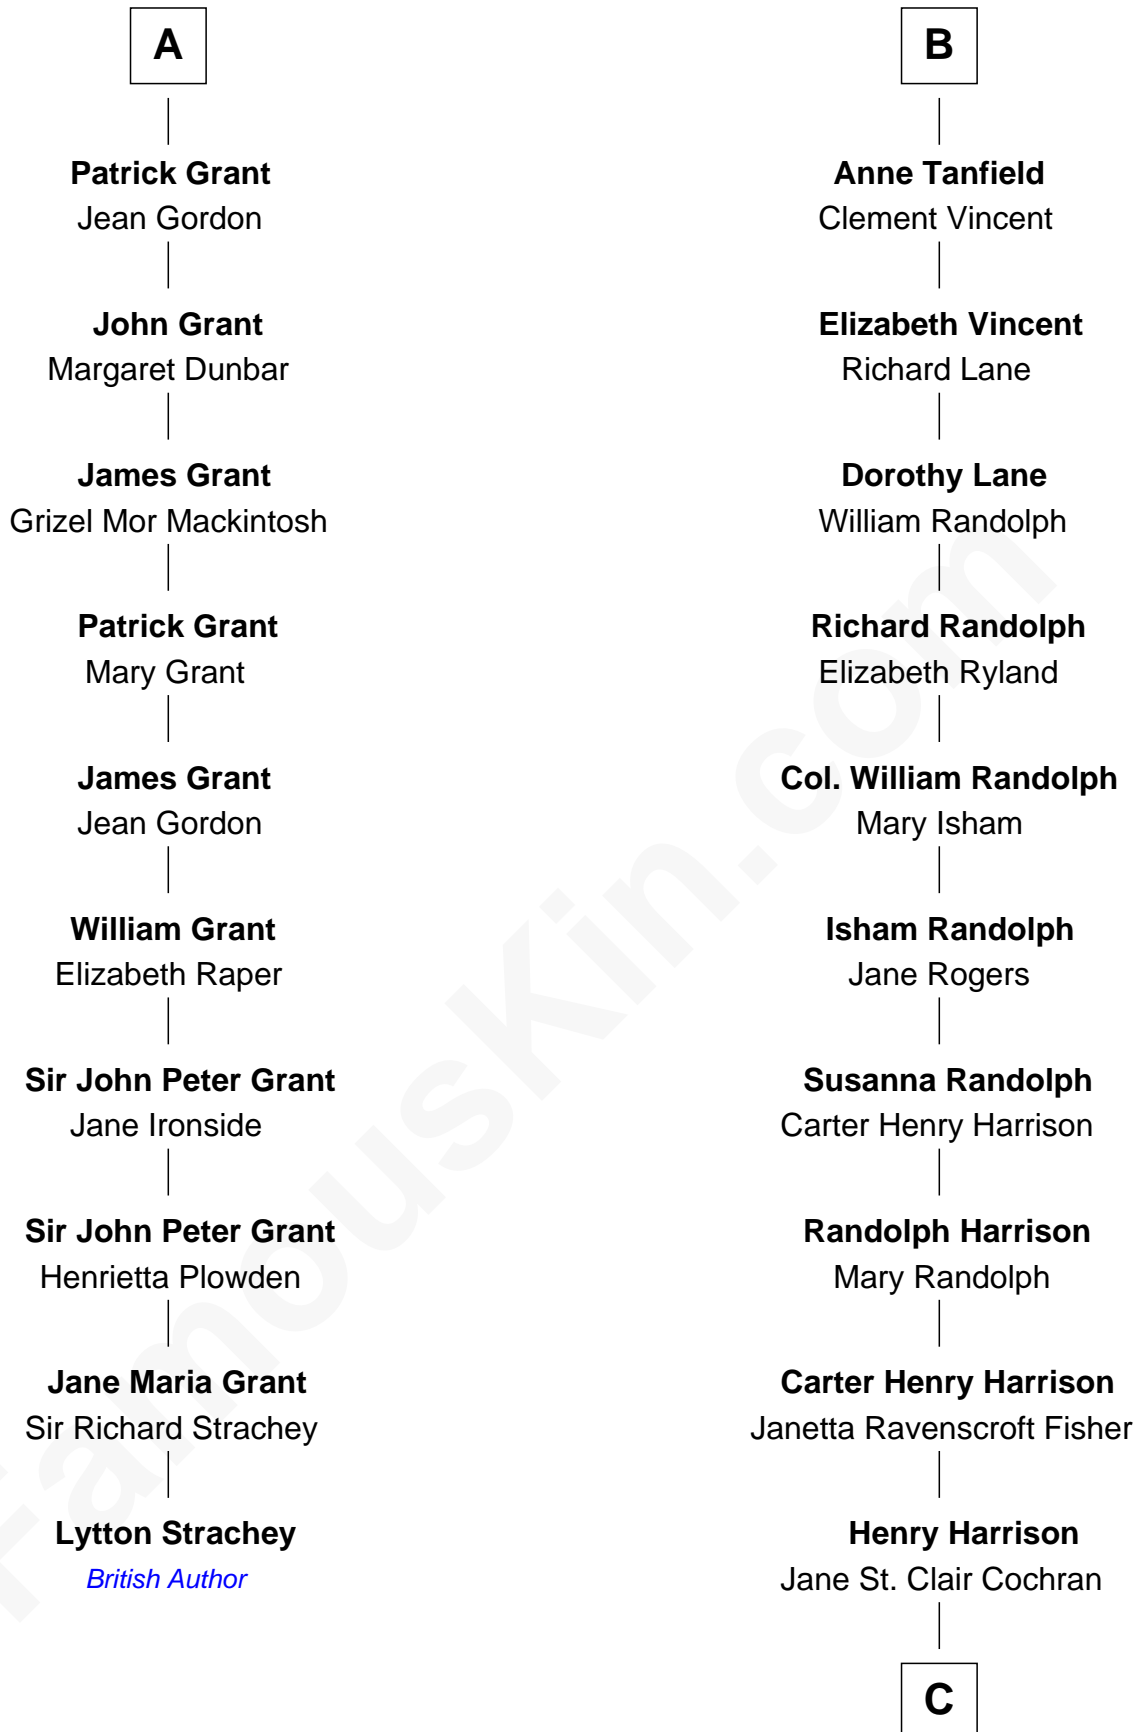

## Relationship Chart of

### Lytton Strachey

Author and Co-Founder of Bloomsbury Group

16th cousin 5 times removed of

**Edward Norton**  
Movie Actor

**Richard Fitzalan**  
Eleanor Plantagenet

**C**

**George Moffett Harrison**  
Bettie Montgomery. Kent

**Joseph Kent Harrison**  
Cornelia Long Somerville

**Betty Kent Harrison**  
Edward Mower Norton

**Edward Mower Norton**  
Lydia Robinson Rouse

**Edward Norton**  
*Movie Actor*