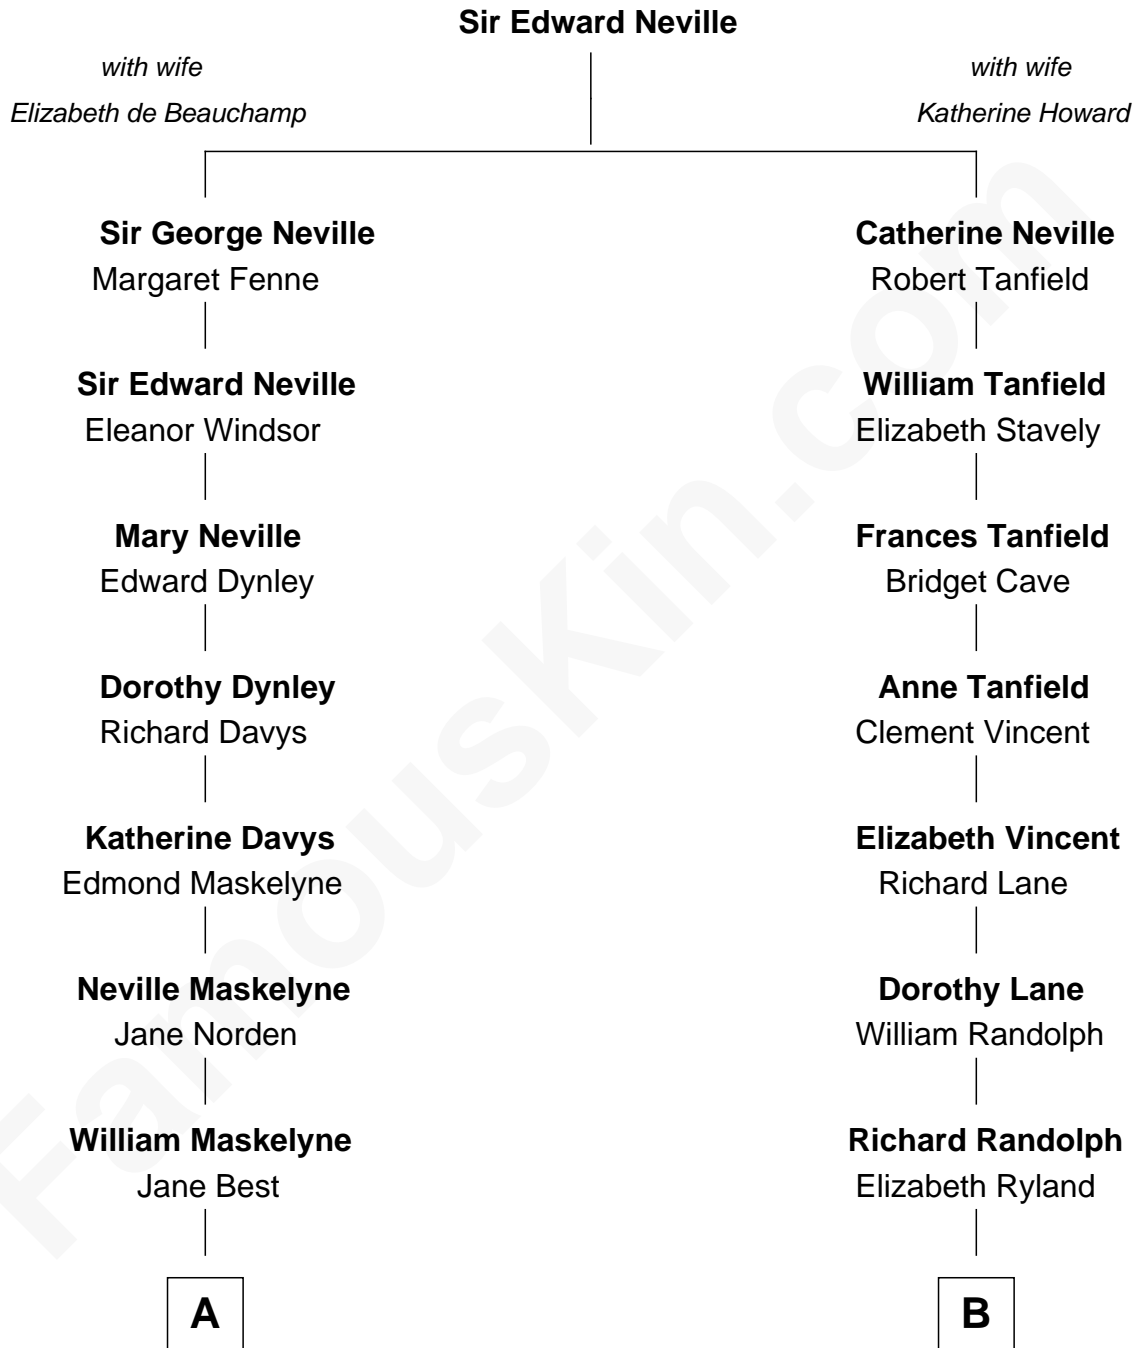

FamousKin.com

Relationship Chart of

Lytton Strachey

Author and Co-Founder of Bloomsbury Group

12th cousin 5 times removed of

Edward Norton
Movie Actor

Edward Norton photo by [David Shankbone](#) (CC BY 3.0)