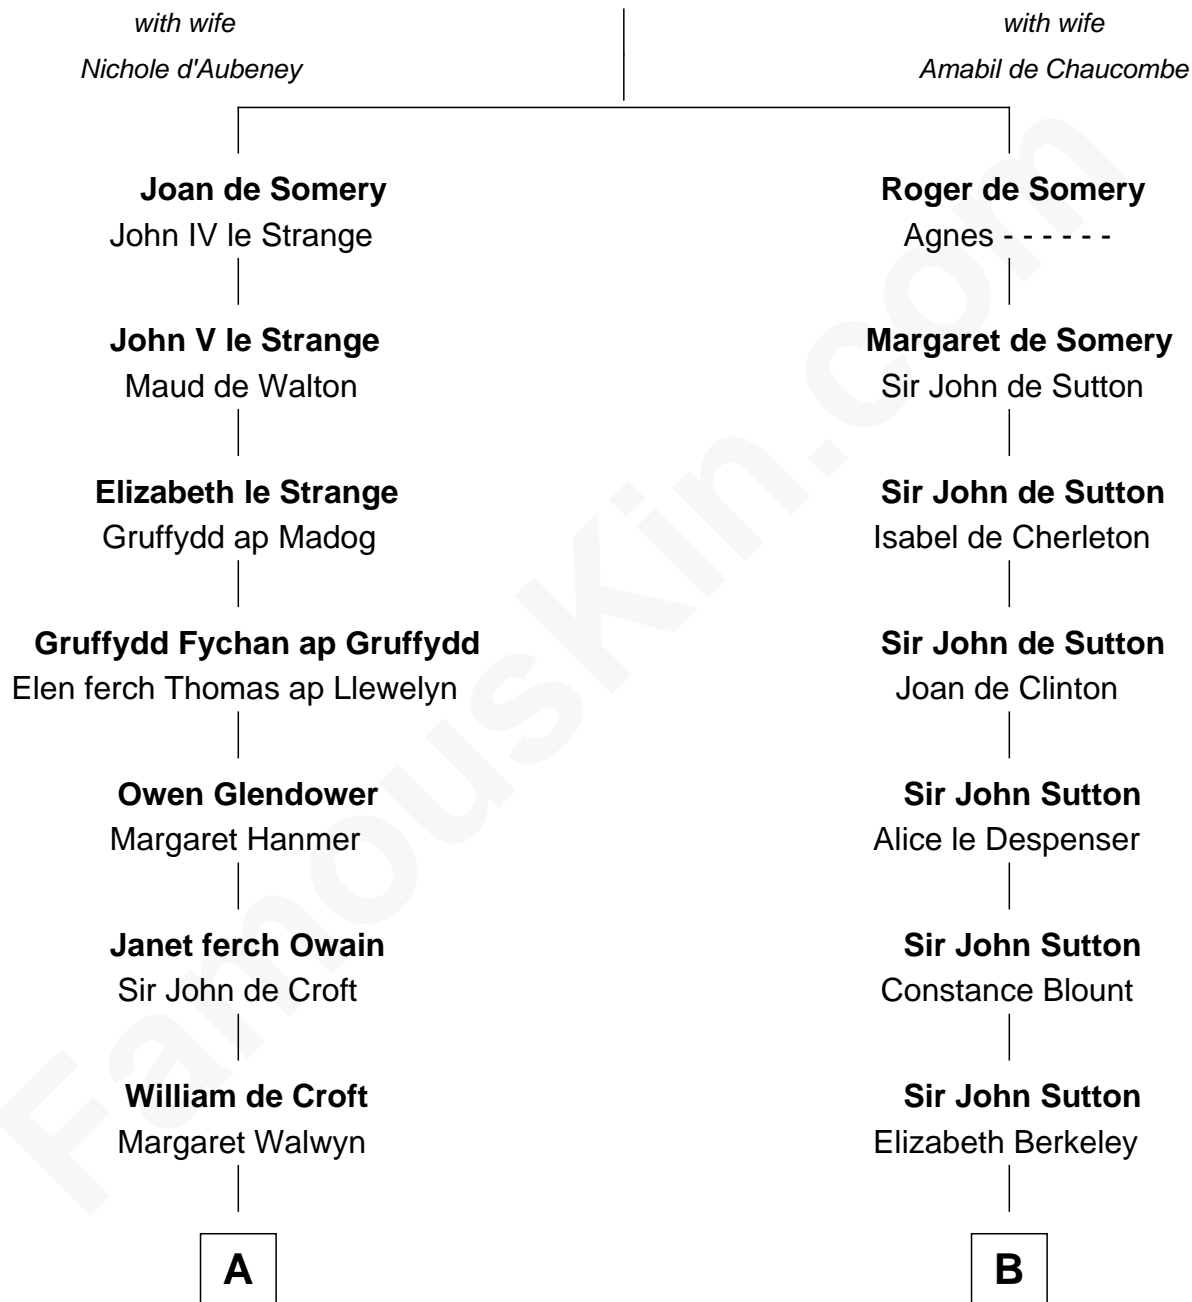

FamousKin.com

Relationship Chart of

Lytton Strachey

Author and Co-Founder of Bloomsbury Group

19th cousin 1 time removed of

Oliver Wendell Holmes, Jr.

U.S. Supreme Court Justice

Sir Roger de Somery

C

Edward Strachey
Julia Woodburn Kirkpatrick

Sir Richard Strachey
Jane Maria Grant

Lytton Strachey
British Author

D

Oliver Wendell
Mary Jackson

Sarah Wendell
Rev. Abiel Holmes

Oliver Wendell Holmes
Amelia Lee Jackson

Oliver Wendell Holmes, Jr.
U.S. Supreme Court Justice

FamousKin.com