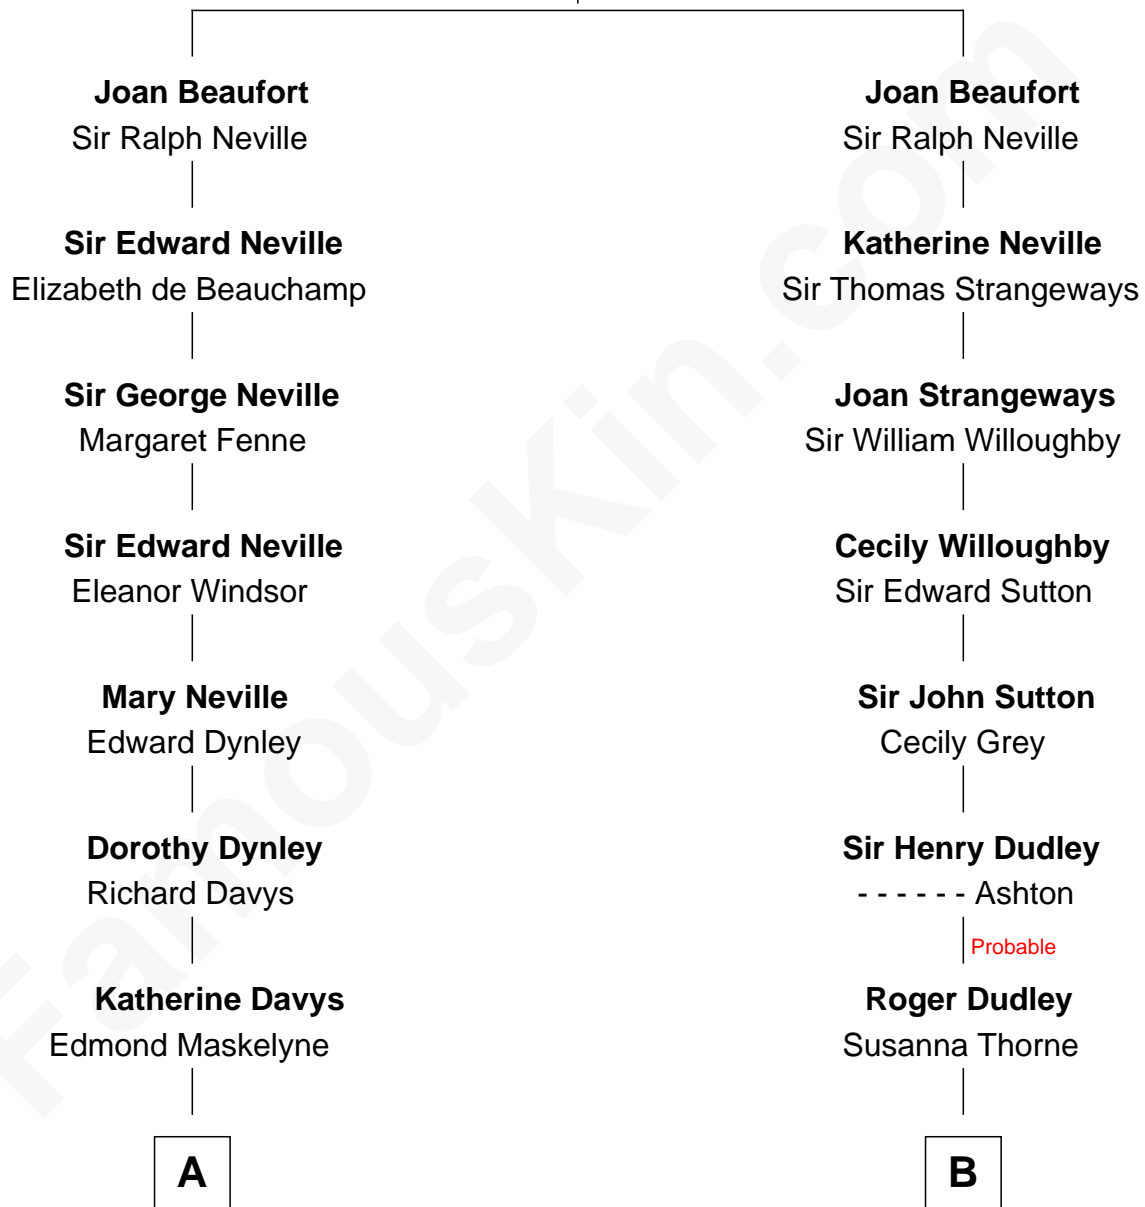

## Relationship Chart of Lytton Strachey

Author and Co-Founder of Bloomsbury Group

14th cousin of

**Oliver Wendell Holmes, Sr.**  
American "Fireside" Poet

**John of Gaunt**  
Katherine Roet

**A**

**Neville Maskelyne**

Jane Norden

**William Maskelyne**

Jane Best

**Neville Maskelyne**

Anne Bath

**Alice Maskelyne**

John Kelsall

**Jane Kelsall**